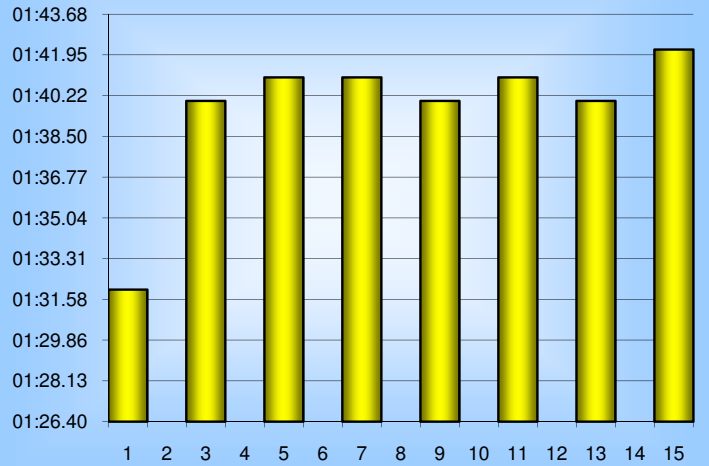

## 800m Splits

11th September 2009

Inverclyde Masters

Distance (m)	Elapsed Time	50 splits	100 splits	200 splits	400 splits	800 splits
50	00:44.00	00:44.00				
100	01:32.00	00:48.00	01:32.00			
150	02:22.00	00:50.00	01:40.00	03:12.00		
200	03:12.00	00:50.00	01:40.00		06:34.00	
250	04:03.00	00:51.00	01:41.00			
300	04:53.00	00:50.00	01:41.00	03:22.00		
350	05:44.00	00:51.00	01:41.00			
400	06:34.00	00:50.00	01:41.00			13:17.18
450	07:24.00	00:50.00	01:40.00			
500	08:14.00	00:50.00	01:40.00	03:21.00		
550	09:04.00	00:50.00	01:41.00			
600	09:55.00	00:51.00	01:41.00		06:43.18	
650	10:45.00	00:50.00	01:40.00			
700	11:35.00	00:50.00	01:40.00	03:22.18		
750	12:27.00	00:52.00	01:42.18			
800	13:17.18	00:50.18				
<b>Averages</b>		<b>00:49.82</b>	<b>01:39.65</b>	<b>03:19.29</b>	<b>06:38.59</b>	<b>13:17.18</b>

50m splits

100m splits

200m splits

400m splits