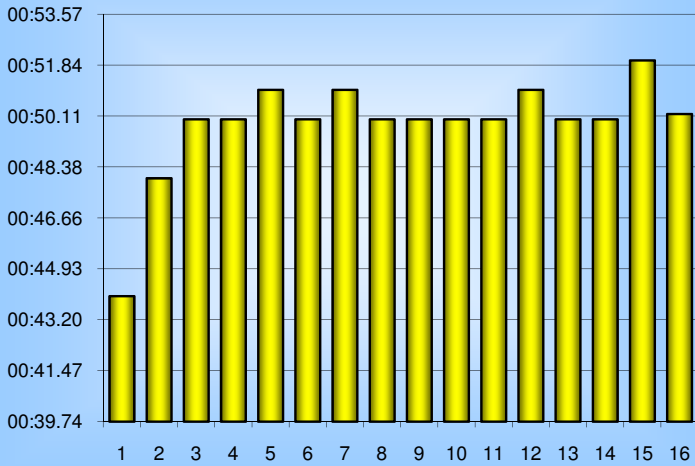

## 800m Splits

11th September 2009

Inverclyde Masters

Distance (m)	Elapsed Time	50 splits	100 splits	200 splits	400 splits	800 splits
50	00:44.00	00:44.00				
100	01:32.00	00:48.00	01:32.00			
150	02:22.00	00:50.00	01:40.00	03:12.00		
200	03:12.00	00:50.00	01:40.00		06:34.00	
250	04:03.00	00:51.00	01:41.00			
300	04:53.00	00:50.00	01:41.00	03:22.00		
350	05:44.00	00:51.00	01:41.00			
400	06:34.00	00:50.00	01:41.00			13:17.18
450	07:24.00	00:50.00	01:40.00			
500	08:14.00	00:50.00	01:40.00	03:21.00		
550	09:04.00	00:50.00	01:41.00			
600	09:55.00	00:51.00	01:41.00		06:43.18	
650	10:45.00	00:50.00	01:40.00			
700	11:35.00	00:50.00	01:40.00	03:22.18		
750	12:27.00	00:52.00	01:42.18			
800	13:17.18	00:50.18				
<b>Averages</b>		<b>00:49.82</b>	<b>01:39.65</b>	<b>03:19.29</b>	<b>06:38.59</b>	<b>13:17.18</b>

50m splits

100m splits

200m splits

400m splits