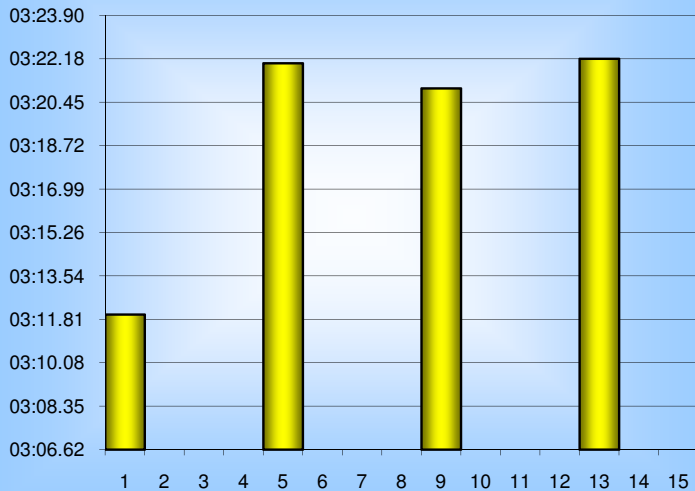

## 800m Splits

11th September 2009

Inverclyde Masters

Distance (m)	Elapsed Time	50 splits	100 splits	200 splits	400 splits	800 splits
50	00:44.00	00:44.00				
100	01:32.00	00:48.00	01:32.00			
150	02:22.00	00:50.00	01:40.00	03:12.00		
200	03:12.00	00:50.00	01:40.00		06:34.00	
250	04:03.00	00:51.00	01:41.00			
300	04:53.00	00:50.00	01:41.00	03:22.00		
350	05:44.00	00:51.00	01:41.00			
400	06:34.00	00:50.00	01:41.00			13:17.18
450	07:24.00	00:50.00	01:40.00			
500	08:14.00	00:50.00	01:40.00	03:21.00		
550	09:04.00	00:50.00	01:41.00			
600	09:55.00	00:51.00	01:41.00		06:43.18	
650	10:45.00	00:50.00	01:40.00			
700	11:35.00	00:50.00	01:40.00	03:22.18		
750	12:27.00	00:52.00	01:42.18			
800	13:17.18	00:50.18				
<b>Averages</b>		<b>00:49.82</b>	<b>01:39.65</b>	<b>03:19.29</b>	<b>06:38.59</b>	<b>13:17.18</b>

50m splits

100m splits

200m splits

400m splits