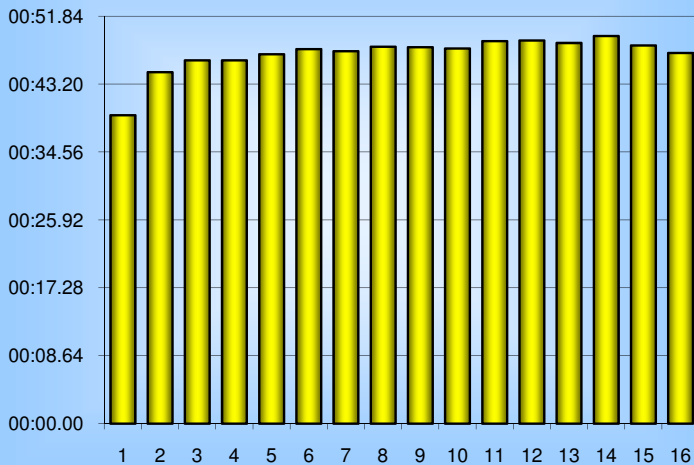

## 800m Splits

11th September 2009

Inverclyde Masters

Distance (m)	Elapsed Time	50 splits	100 splits	200 splits	400 splits	800 splits
50	00:39.24	00:39.24				
100	01:23.95	00:44.71	01:23.95			
150	02:10.17	00:46.22	01:32.44	02:56.39		
200	02:56.39	00:46.22	01:34.65		06:06.39	
250	03:43.39	00:47.00	01:35.35	03:10.00		
300	04:31.04	00:47.65	01:35.62			
350	05:18.43	00:47.39	01:35.62	03:13.04		
400	06:06.39	00:47.96	01:37.42			12:32.45
450	06:54.28	00:47.89	01:37.74			
500	07:42.01	00:47.73	01:35.28	03:13.02		
550	08:30.68	00:48.67				
600	09:19.43	00:48.75			06:26.06	
650	10:07.86	00:48.43				
700	10:57.17	00:49.31				
750	11:45.29	00:48.12				
800	12:32.45	00:47.16				
<b>Averages</b>		<b>00:47.03</b>	<b>01:34.06</b>	<b>03:08.11</b>	<b>06:16.23</b>	<b>12:32.45</b>

50m splits

100m splits

200m splits

400m splits