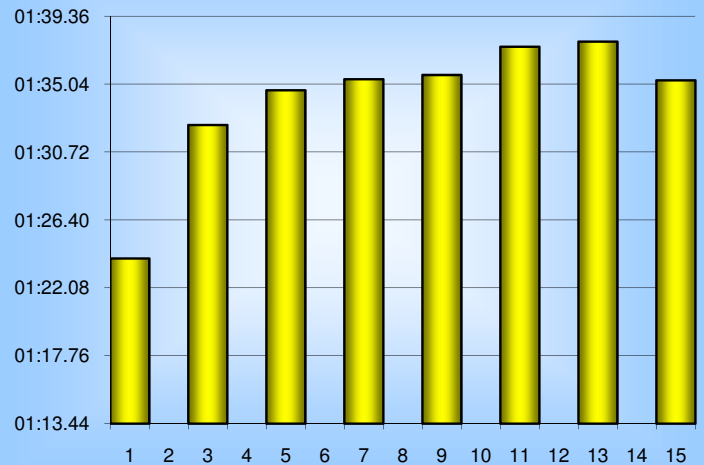

## 800m Splits

11th September 2009

Inverclyde Masters

Distance (m)	Elapsed Time	50 splits	100 splits	200 splits	400 splits	800 splits
50	00:39.24	00:39.24				
100	01:23.95	00:44.71	01:23.95			
150	02:10.17	00:46.22	01:32.44	02:56.39		
200	02:56.39	00:46.22	01:34.65		06:06.39	
250	03:43.39	00:47.00	01:35.35	03:10.00		
300	04:31.04	00:47.65	01:35.62			
350	05:18.43	00:47.39	01:35.62	03:13.04		
400	06:06.39	00:47.96	01:37.42			12:32.45
450	06:54.28	00:47.89	01:37.74			
500	07:42.01	00:47.73	01:35.28	03:13.02		
550	08:30.68	00:48.67				
600	09:19.43	00:48.75			06:26.06	
650	10:07.86	00:48.43				
700	10:57.17	00:49.31				
750	11:45.29	00:48.12				
800	12:32.45	00:47.16				
<b>Averages</b>		<b>00:47.03</b>	<b>01:34.06</b>	<b>03:08.11</b>	<b>06:16.23</b>	<b>12:32.45</b>

50m splits

100m splits

200m splits

400m splits