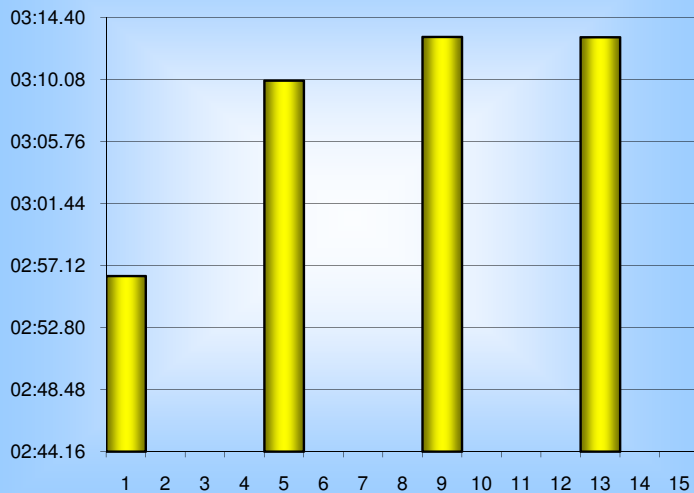

## 800m Splits

11th September 2009

Inverclyde Masters

Distance (m)	Elapsed Time	50 splits	100 splits	200 splits	400 splits	800 splits
50	00:39.24	00:39.24				
100	01:23.95	00:44.71	01:23.95			
150	02:10.17	00:46.22	01:32.44	02:56.39		
200	02:56.39	00:46.22	01:34.65		06:06.39	
250	03:43.39	00:47.00	01:35.35	03:10.00		
300	04:31.04	00:47.65	01:35.62			
350	05:18.43	00:47.39	01:35.62	03:13.04		
400	06:06.39	00:47.96	01:37.42			12:32.45
450	06:54.28	00:47.89	01:37.74			
500	07:42.01	00:47.73	01:35.28	03:13.02		
550	08:30.68	00:48.67				
600	09:19.43	00:48.75			06:26.06	
650	10:07.86	00:48.43				
700	10:57.17	00:49.31				
750	11:45.29	00:48.12				
800	12:32.45	00:47.16				
<b>Averages</b>		<b>00:47.03</b>	<b>01:34.06</b>	<b>03:08.11</b>	<b>06:16.23</b>	<b>12:32.45</b>

50m splits

100m splits

200m splits

400m splits