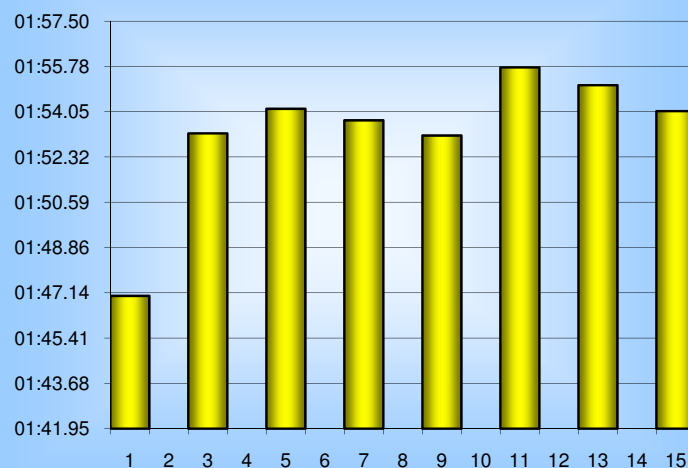

## 800m Splits

11th September 2009

Inverclyde Masters

Distance (m)	Elapsed Time	50 splits	100 splits	200 splits	400 splits	800 splits
50	00:51.34	00:51.34				
100	01:47.02	00:55.68	01:47.02			
150	02:43.72	00:56.70	01:53.22	03:40.24		
200	03:40.24	00:56.52	01:54.16		07:28.12	
250	04:36.59	00:56.35	01:53.72	03:47.88		
300	05:34.40	00:57.81	01:53.14			
350	06:31.51	00:56.61	01:53.14	03:48.88		
400	07:28.12	00:56.88	01:55.74		07:38.01	15:06.13
450	08:25.00	00:56.26	01:55.06	03:49.13		
500	09:21.26	00:57.78	01:54.07			
550	10:19.04	00:57.96				
600	11:17.00	00:57.15				
650	12:14.15	00:57.91				
700	13:12.06	00:57.72				
750	14:09.78	00:56.35				
800	15:06.13					
<b>Averages</b>		<b>00:56.63</b>	<b>01:53.27</b>	<b>03:46.53</b>	<b>07:33.07</b>	<b>15:06.13</b>

50m splits

100m splits

200m splits

400m splits