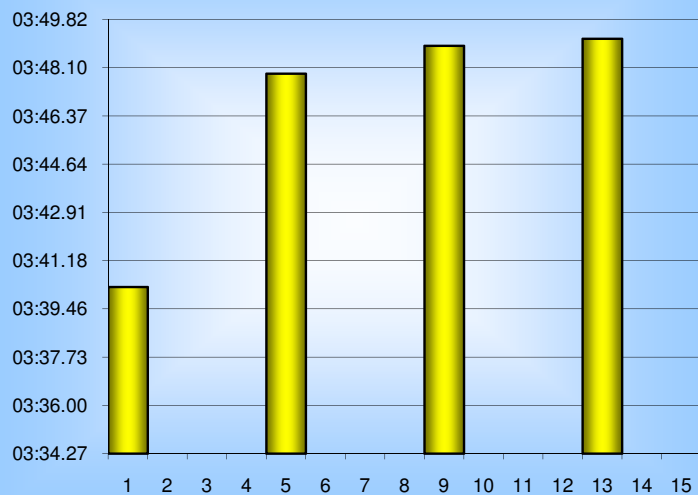

## 800m Splits

11th September 2009

Inverclyde Masters

Distance (m)	Elapsed Time	50 splits	100 splits	200 splits	400 splits	800 splits
50	00:51.34	00:51.34				
100	01:47.02	00:55.68	01:47.02			
150	02:43.72	00:56.70	01:53.22	03:40.24		
200	03:40.24	00:56.52	01:54.16		07:28.12	
250	04:36.59	00:56.35	01:53.72	03:47.88		
300	05:34.40	00:57.81	01:53.14			
350	06:31.51	00:56.61	01:53.14	03:48.88		
400	07:28.12	00:56.88	01:55.74		07:38.01	15:06.13
450	08:25.00	00:56.26	01:55.06	03:49.13		
500	09:21.26	00:57.78	01:54.07			
550	10:19.04	00:57.96				
600	11:17.00	00:57.15				
650	12:14.15	00:57.91				
700	13:12.06	00:57.72				
750	14:09.78	00:56.35				
800	15:06.13					
<b>Averages</b>		<b>00:56.63</b>	<b>01:53.27</b>	<b>03:46.53</b>	<b>07:33.07</b>	<b>15:06.13</b>

50m splits

100m splits

200m splits

400m splits