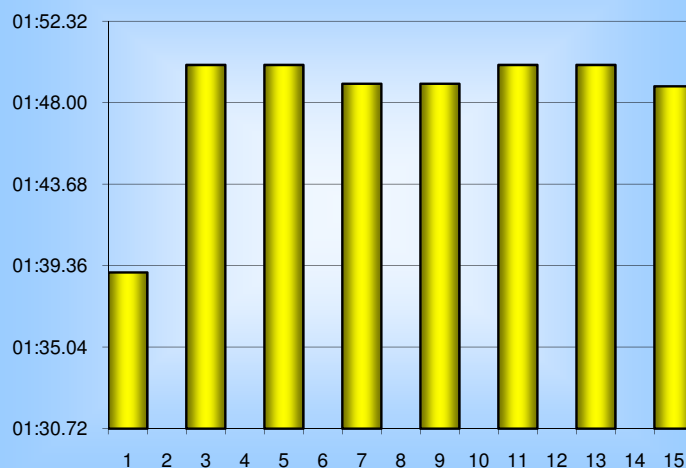

Ellen Stewart

800m Splits

11th September 2009

Inverclyde Masters

| Distance (m) | Elapsed Time | 50 splits | 100 splits | 200 splits | 400 splits | 800 splits |
|-----------------|-----------------|-----------------|-----------------|-----------------|-----------------|-----------------|
| 50 | 00:47.00 | 00:47.00 | | | | |
| 100 | 01:39.00 | 00:52.00 | 01:39.00 | | | |
| 150 | 02:35.00 | 00:56.00 | 01:50.00 | 03:29.00 | | |
| 200 | 03:29.00 | 00:54.00 | 01:50.00 | | 07:08.00 | |
| 250 | 04:24.00 | 00:55.00 | 01:50.00 | | | |
| 300 | 05:19.00 | 00:55.00 | 01:50.00 | | | |
| 350 | 06:13.00 | 00:54.00 | 01:49.00 | 03:39.00 | | |
| 400 | 07:08.00 | 00:55.00 | 01:49.00 | | | |
| 450 | 08:03.00 | 00:55.00 | 01:49.00 | | | 14:25.87 |
| 500 | 08:57.00 | 00:54.00 | 01:49.00 | 03:39.00 | | |
| 550 | 09:52.00 | 00:55.00 | 01:50.00 | | | |
| 600 | 10:47.00 | 00:55.00 | 01:50.00 | | 07:17.87 | |
| 650 | 11:41.00 | 00:54.00 | 01:50.00 | | | |
| 700 | 12:37.00 | 00:56.00 | 01:50.00 | | | |
| 750 | 13:31.00 | 00:54.00 | 01:48.87 | 03:38.87 | | |
| 800 | 14:25.87 | 00:54.87 | | | | |
| Averages | | 00:54.12 | 01:48.23 | 03:36.47 | 07:12.94 | 14:25.87 |

50m splits

100m splits

200m splits

400m splits