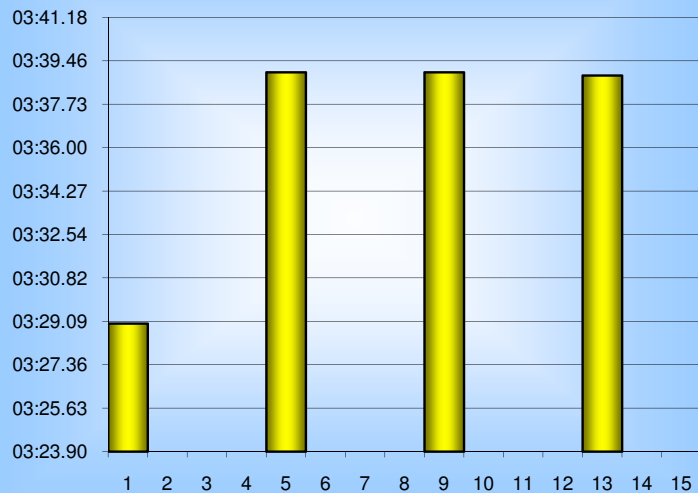

Ellen Stewart

800m Splits

11th September 2009

Inverclyde Masters

| Distance (m) | Elapsed Time | 50 splits | 100 splits | 200 splits | 400 splits | 800 splits |
|-----------------|-----------------|-----------------|-----------------|-----------------|-----------------|-----------------|
| 50 | 00:47.00 | 00:47.00 | | | | |
| 100 | 01:39.00 | 00:52.00 | 01:39.00 | | | |
| 150 | 02:35.00 | 00:56.00 | 01:50.00 | 03:29.00 | | |
| 200 | 03:29.00 | 00:54.00 | 01:50.00 | | 07:08.00 | |
| 250 | 04:24.00 | 00:55.00 | 01:50.00 | | | |
| 300 | 05:19.00 | 00:55.00 | 01:50.00 | | | |
| 350 | 06:13.00 | 00:54.00 | 01:49.00 | 03:39.00 | | |
| 400 | 07:08.00 | 00:55.00 | 01:49.00 | | | |
| 450 | 08:03.00 | 00:55.00 | 01:49.00 | | | 14:25.87 |
| 500 | 08:57.00 | 00:54.00 | 01:49.00 | 03:39.00 | | |
| 550 | 09:52.00 | 00:55.00 | 01:50.00 | | | |
| 600 | 10:47.00 | 00:55.00 | 01:50.00 | | 07:17.87 | |
| 650 | 11:41.00 | 00:54.00 | 01:50.00 | | | |
| 700 | 12:37.00 | 00:56.00 | 01:50.00 | | | |
| 750 | 13:31.00 | 00:54.00 | 01:48.87 | 03:38.87 | | |
| 800 | 14:25.87 | 00:54.87 | | | | |
| Averages | | 00:54.12 | 01:48.23 | 03:36.47 | 07:12.94 | 14:25.87 |

50m splits

100m splits

200m splits

400m splits