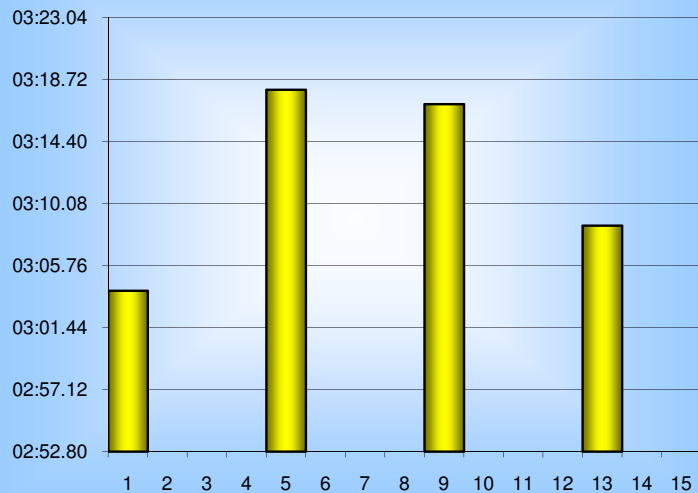

## 800m Splits

11th September 2009

Inverclyde Masters

Distance (m)	Elapsed Time	50 splits	100 splits	200 splits	400 splits	800 splits
50	00:41.00	00:41.00				
100	01:28.00	00:47.00	01:28.00			
150	02:15.00	00:47.00	01:36.00	03:04.00		
200	03:04.00	00:49.00	01:39.00		06:22.00	
250	03:53.00	00:49.00	01:39.00	03:18.00		
300	04:43.00	00:50.00	01:39.00			
350	05:32.00	00:49.00	01:39.00	03:17.00		
400	06:22.00	00:50.00	01:39.00		06:25.54	
450	07:12.00	00:50.00	01:39.00			12:47.54
500	08:01.00	00:49.00	01:38.00	03:08.54		
550	08:49.00	00:48.00	01:38.00			
600	09:39.00	00:50.00	01:39.00			
650	10:29.00	00:50.00	01:39.00			
700	11:18.00	00:49.00	01:29.54			
750	12:05.00	00:47.00				
800	12:47.54	00:42.54				
<b>Averages</b>		<b>00:47.97</b>	<b>01:35.94</b>	<b>03:11.88</b>	<b>06:23.77</b>	<b>12:47.54</b>

50m splits

100m splits

200m splits

400m splits