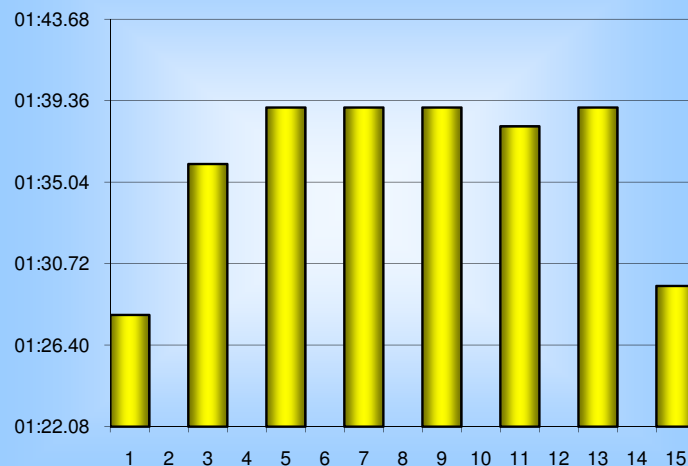

## 800m Splits

11th September 2009

Inverclyde Masters

Distance (m)	Elapsed Time	50 splits	100 splits	200 splits	400 splits	800 splits
50	00:41.00	00:41.00				
100	01:28.00	00:47.00	01:28.00			
150	02:15.00	00:47.00	01:36.00	03:04.00		
200	03:04.00	00:49.00	01:39.00		06:22.00	
250	03:53.00	00:49.00	01:39.00	03:18.00		
300	04:43.00	00:50.00	01:39.00			
350	05:32.00	00:49.00	01:39.00	03:17.00		
400	06:22.00	00:50.00	01:39.00		06:25.54	
450	07:12.00	00:50.00	01:39.00			12:47.54
500	08:01.00	00:49.00	01:38.00	03:08.54		
550	08:49.00	00:48.00	01:38.00			
600	09:39.00	00:50.00	01:39.00			
650	10:29.00	00:50.00	01:39.00			
700	11:18.00	00:49.00	01:29.54			
750	12:05.00	00:47.00				
800	12:47.54	00:42.54				
<b>Averages</b>		<b>00:47.97</b>	<b>01:35.94</b>	<b>03:11.88</b>	<b>06:23.77</b>	<b>12:47.54</b>

50m splits

100m splits

200m splits

400m splits