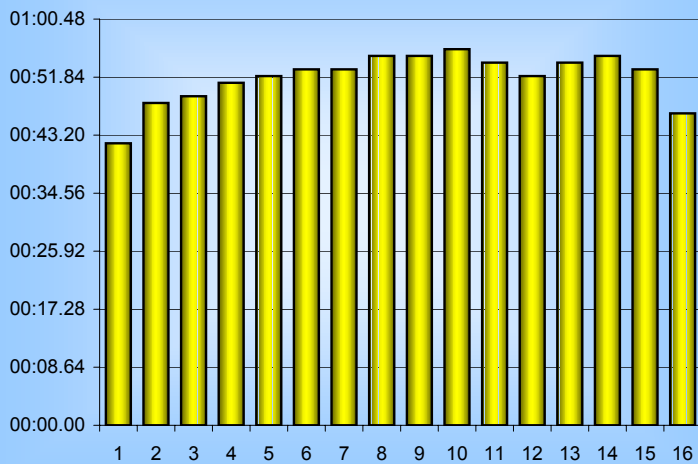

Vanessa Foster

800m Splits

5th September 2008

Inverclyde Masters

| Distance (m) | Elapsed Time | 50 splits | 100 splits | 200 splits | 400 splits | 800 splits |
|-----------------|--------------|-----------------|-----------------|-----------------|-----------------|-----------------|
| 50 | 00:42.00 | 00:42.00 | | | | |
| 100 | 01:30.00 | 00:48.00 | 01:30.00 | | | |
| 150 | 02:19.00 | 00:49.00 | 01:40.00 | 03:10.00 | | |
| 200 | 03:10.00 | 00:51.00 | 01:45.00 | | 06:43.00 | |
| 250 | 04:02.00 | 00:52.00 | 01:45.00 | | | |
| 300 | 04:55.00 | 00:53.00 | 01:48.00 | 03:33.00 | | |
| 350 | 05:48.00 | 00:53.00 | 01:48.00 | | | |
| 400 | 06:43.00 | 00:55.00 | 01:51.00 | | | 13:48.45 |
| 450 | 07:38.00 | 00:55.00 | 01:51.00 | | | |
| 500 | 08:34.00 | 00:56.00 | 01:46.00 | 03:37.00 | | |
| 550 | 09:28.00 | 00:54.00 | 01:46.00 | | | |
| 600 | 10:20.00 | 00:52.00 | 01:49.00 | | 07:05.45 | |
| 650 | 11:14.00 | 00:54.00 | 01:49.00 | | | |
| 700 | 12:09.00 | 00:55.00 | 01:39.45 | 03:28.45 | | |
| 750 | 13:02.00 | 00:53.00 | | | | |
| 800 | 13:48.45 | 00:46.45 | | | | |
| Averages | | 00:51.78 | 01:43.56 | 03:27.11 | 06:54.23 | 13:48.45 |

50m splits

100m splits

200m splits

400m splits