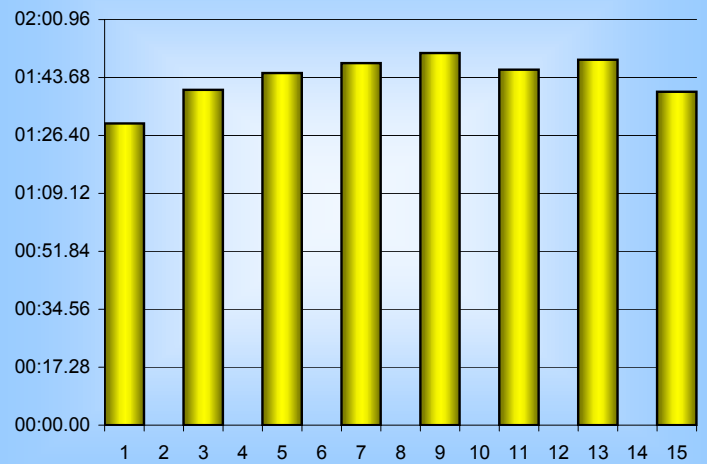

Vanessa Foster

800m Splits

5th September 2008

Inverclyde Masters

| Distance (m) | Elapsed Time | 50 splits | 100 splits | 200 splits | 400 splits | 800 splits |
|-----------------|--------------|-----------------|-----------------|-----------------|-----------------|-----------------|
| 50 | 00:42.00 | 00:42.00 | | | | |
| 100 | 01:30.00 | 00:48.00 | 01:30.00 | | | |
| 150 | 02:19.00 | 00:49.00 | 01:40.00 | 03:10.00 | | |
| 200 | 03:10.00 | 00:51.00 | 01:45.00 | | 06:43.00 | |
| 250 | 04:02.00 | 00:52.00 | 01:45.00 | | | |
| 300 | 04:55.00 | 00:53.00 | 01:48.00 | 03:33.00 | | |
| 350 | 05:48.00 | 00:53.00 | 01:48.00 | | | |
| 400 | 06:43.00 | 00:55.00 | 01:51.00 | | | 13:48.45 |
| 450 | 07:38.00 | 00:55.00 | 01:51.00 | | | |
| 500 | 08:34.00 | 00:56.00 | 01:46.00 | 03:37.00 | | |
| 550 | 09:28.00 | 00:54.00 | 01:46.00 | | | |
| 600 | 10:20.00 | 00:52.00 | 01:49.00 | | 07:05.45 | |
| 650 | 11:14.00 | 00:54.00 | 01:49.00 | | | |
| 700 | 12:09.00 | 00:55.00 | 01:39.45 | 03:28.45 | | |
| 750 | 13:02.00 | 00:53.00 | | | | |
| 800 | 13:48.45 | 00:46.45 | | | | |
| Averages | | 00:51.78 | 01:43.56 | 03:27.11 | 06:54.23 | 13:48.45 |

50m splits

100m splits

200m splits

400m splits