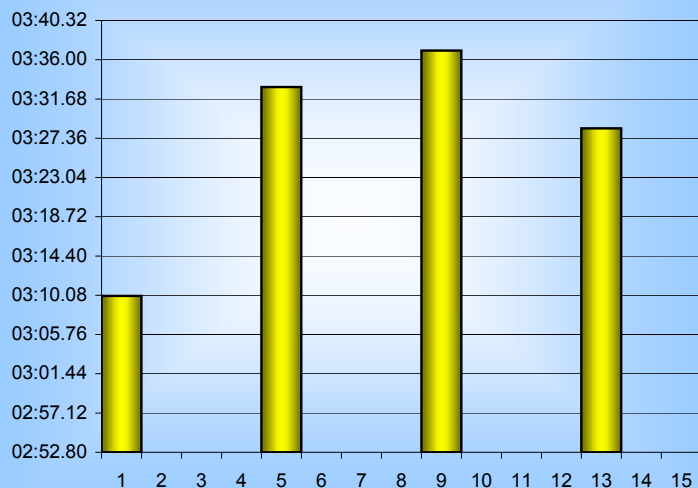

Vanessa Foster

800m Splits

5th September 2008

Inverclyde Masters

| Distance (m) | Elapsed Time | 50 splits | 100 splits | 200 splits | 400 splits | 800 splits |
|-----------------|--------------|-----------------|-----------------|-----------------|-----------------|-----------------|
| 50 | 00:42.00 | 00:42.00 | | | | |
| 100 | 01:30.00 | 00:48.00 | 01:30.00 | | | |
| 150 | 02:19.00 | 00:49.00 | 01:40.00 | 03:10.00 | | |
| 200 | 03:10.00 | 00:51.00 | 01:45.00 | | 06:43.00 | |
| 250 | 04:02.00 | 00:52.00 | 01:45.00 | | | |
| 300 | 04:55.00 | 00:53.00 | 01:48.00 | 03:33.00 | | |
| 350 | 05:48.00 | 00:53.00 | 01:48.00 | | | |
| 400 | 06:43.00 | 00:55.00 | 01:51.00 | | | 13:48.45 |
| 450 | 07:38.00 | 00:55.00 | 01:51.00 | | | |
| 500 | 08:34.00 | 00:56.00 | 01:46.00 | 03:37.00 | | |
| 550 | 09:28.00 | 00:54.00 | 01:46.00 | | | |
| 600 | 10:20.00 | 00:52.00 | 01:49.00 | | 07:05.45 | |
| 650 | 11:14.00 | 00:54.00 | 01:49.00 | | | |
| 700 | 12:09.00 | 00:55.00 | 01:39.45 | 03:28.45 | | |
| 750 | 13:02.00 | 00:53.00 | | | | |
| 800 | 13:48.45 | 00:46.45 | | | | |
| Averages | | 00:51.78 | 01:43.56 | 03:27.11 | 06:54.23 | 13:48.45 |

50m splits

100m splits

200m splits

400m splits