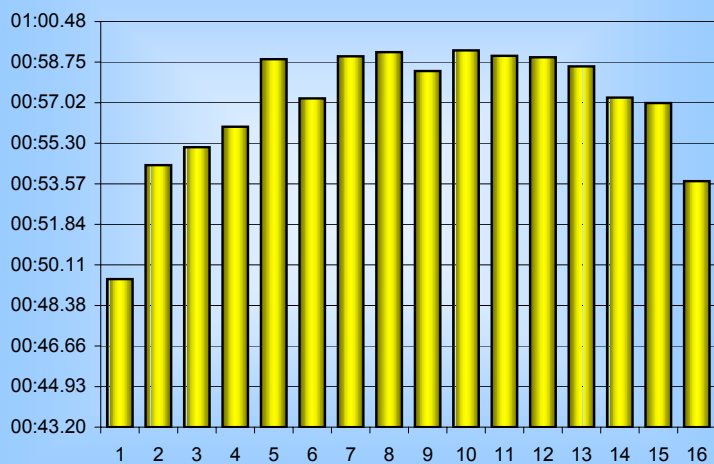

Mick Dunn

800m Splits

5th September 2008

Inverclyde Masters

Distance (m)	Elapsed Time	50 splits	100 splits	200 splits	400 splits	800 splits
50	00:49.51	00:49.51				
100	01:43.87	00:54.36	01:43.87			
150	02:39.00	00:55.13		03:35.00		
200	03:35.00	00:56.00	01:51.13			
250	04:33.88	00:58.88			07:29.27	
300	05:31.09	00:57.21	01:56.09			
350	06:30.09	00:59.00		03:54.27		
400	07:29.27	00:59.18	01:58.18			
450	08:27.64	00:58.37				15:11.37
500	09:26.89	00:59.25	01:57.62			
550	10:25.91	00:59.02		03:55.60		
600	11:24.87	00:58.96	01:57.98			
650	12:23.44	00:58.57			07:42.10	
700	13:20.68	00:57.24	01:55.81			
750	14:17.69	00:57.01		03:46.50		
800	15:11.37	00:53.68	01:50.69			
Averages		00:56.96	01:53.92	03:47.84	07:35.69	15:11.37

50m splits

100m splits

200m splits

400m splits