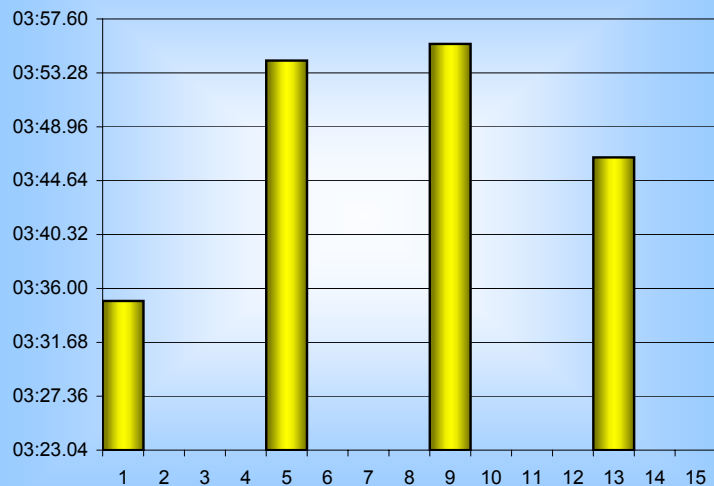

Mick Dunn

800m Splits

5th September 2008

Inverclyde Masters

Distance (m)	Elapsed Time	50 splits	100 splits	200 splits	400 splits	800 splits
50	00:49.51	00:49.51				
100	01:43.87	00:54.36	01:43.87			
150	02:39.00	00:55.13		03:35.00		
200	03:35.00	00:56.00	01:51.13			
250	04:33.88	00:58.88			07:29.27	
300	05:31.09	00:57.21	01:56.09			
350	06:30.09	00:59.00		03:54.27		
400	07:29.27	00:59.18	01:58.18			
450	08:27.64	00:58.37				15:11.37
500	09:26.89	00:59.25	01:57.62			
550	10:25.91	00:59.02		03:55.60		
600	11:24.87	00:58.96	01:57.98			
650	12:23.44	00:58.57			07:42.10	
700	13:20.68	00:57.24	01:55.81			
750	14:17.69	00:57.01		03:46.50		
800	15:11.37	00:53.68	01:50.69			
Averages		00:56.96	01:53.92	03:47.84	07:35.69	15:11.37

50m splits

100m splits

200m splits

400m splits