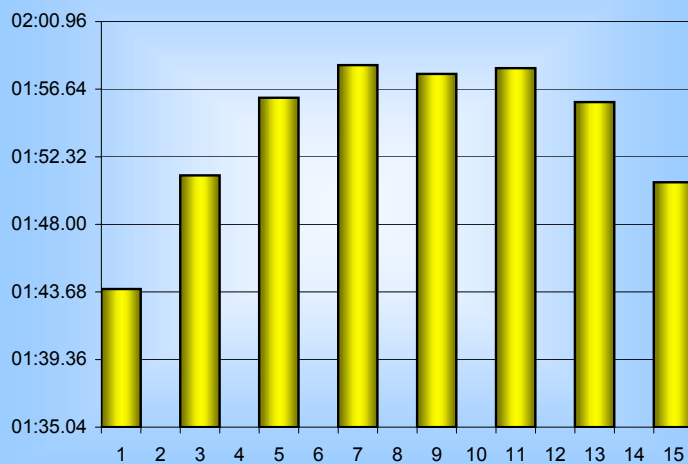

Mick Dunn

800m Splits

5th September 2008

Inverclyde Masters

Distance (m)	Elapsed Time	50 splits	100 splits	200 splits	400 splits	800 splits
50	00:49.51	00:49.51				
100	01:43.87	00:54.36	01:43.87			
150	02:39.00	00:55.13		03:35.00		
200	03:35.00	00:56.00	01:51.13			
250	04:33.88	00:58.88			07:29.27	
300	05:31.09	00:57.21	01:56.09			
350	06:30.09	00:59.00		03:54.27		
400	07:29.27	00:59.18	01:58.18			
450	08:27.64	00:58.37				15:11.37
500	09:26.89	00:59.25	01:57.62			
550	10:25.91	00:59.02		03:55.60		
600	11:24.87	00:58.96	01:57.98			
650	12:23.44	00:58.57			07:42.10	
700	13:20.68	00:57.24	01:55.81			
750	14:17.69	00:57.01		03:46.50		
800	15:11.37	00:53.68	01:50.69			
Averages		00:56.96	01:53.92	03:47.84	07:35.69	15:11.37

50m splits

100m splits

200m splits

400m splits