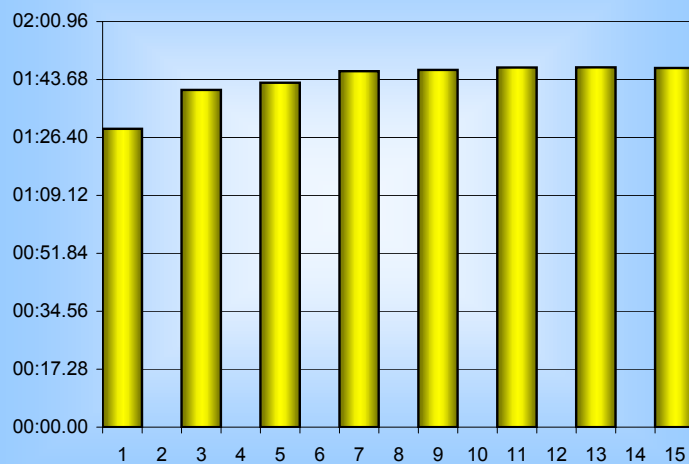

Heather Allan

800m Splits

5th September 2008

Inverclyde Masters

Distance (m)	Elapsed Time	50 splits	100 splits	200 splits	400 splits	800 splits
50	00:41.38	00:41.38				
100	01:29.00	00:47.62	01:29.00			
150	02:20.22	00:51.22	01:40.58	03:09.58		
200	03:09.58	00:49.36	01:40.58		06:38.49	
250	04:01.15	00:51.57	01:42.73			
300	04:52.31	00:51.16	01:46.18	03:28.91		
350	05:45.41	00:53.10	01:46.18			
400	06:38.49	00:53.08	01:46.54			13:46.71
450	07:32.03	00:53.54	01:46.54			
500	08:25.03	00:53.00	01:47.25	03:33.79		
550	09:18.00	00:52.97	01:47.25			
600	10:12.28	00:54.28	01:47.31		07:08.22	
650	11:06.53	00:54.25	01:47.31			
700	11:59.59	00:53.06	01:47.12	03:34.43		
750	12:52.28	00:52.69				
800	13:46.71	00:54.43				
Averages		00:51.67	01:43.34	03:26.68	06:53.36	13:46.71

50m splits

100m splits

200m splits

400m splits