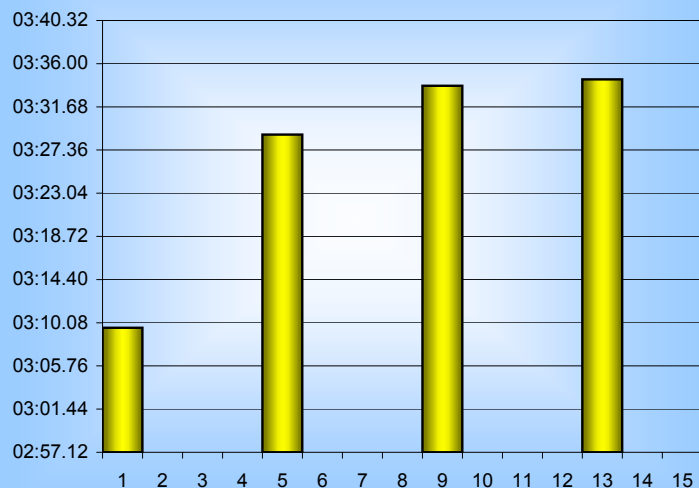

Heather Allan

800m Splits

5th September 2008

Inverclyde Masters

Distance (m)	Elapsed Time	50 splits	100 splits	200 splits	400 splits	800 splits
50	00:41.38	00:41.38				
100	01:29.00	00:47.62	01:29.00			
150	02:20.22	00:51.22	01:40.58	03:09.58		
200	03:09.58	00:49.36	01:40.58		06:38.49	
250	04:01.15	00:51.57	01:42.73			
300	04:52.31	00:51.16	01:46.18	03:28.91		
350	05:45.41	00:53.10	01:46.18			
400	06:38.49	00:53.08	01:46.54			13:46.71
450	07:32.03	00:53.54	01:46.54			
500	08:25.03	00:53.00	01:47.25	03:33.79		
550	09:18.00	00:52.97	01:47.25			
600	10:12.28	00:54.28	01:47.31		07:08.22	
650	11:06.53	00:54.25	01:47.31			
700	11:59.59	00:53.06	01:47.12	03:34.43		
750	12:52.28	00:52.69				
800	13:46.71	00:54.43				
Averages		00:51.67	01:43.34	03:26.68	06:53.36	13:46.71

50m splits

100m splits

200m splits

400m splits