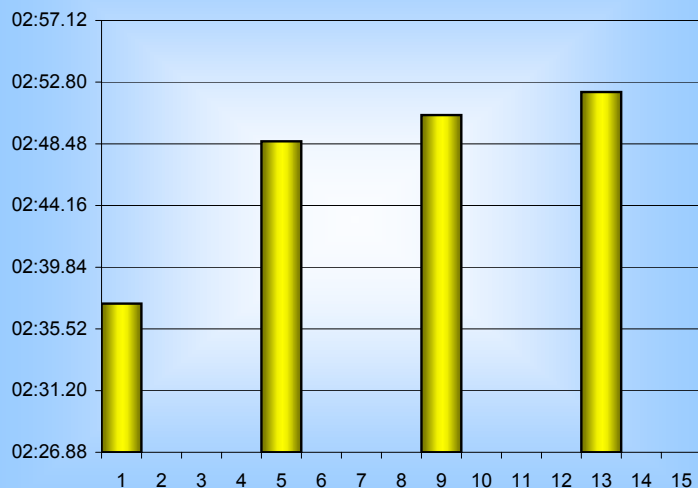

Gordon Wallace

800m Splits

5th September 2008

Inverclyde Masters

Distance (m)	Elapsed Time	50 splits	100 splits	200 splits	400 splits	800 splits
50	00:34.95	00:34.95				
100	01:15.29	00:40.34	01:15.29			
150	01:55.89	00:40.60	01:22.00	02:37.29		
200	02:37.29	00:41.40				
250	03:18.95	00:41.66	01:23.60		05:25.95	
300	04:00.89	00:41.94	01:25.06	02:48.66		
350	04:43.29	00:42.40				
400	05:25.95	00:42.66	01:25.00			11:08.56
450	06:08.10	00:42.15				
500	06:50.95	00:42.85	01:25.50	02:50.50		
550	07:33.79	00:42.84				
600	08:16.45	00:42.66	01:27.18		05:42.61	
650	08:59.83	00:43.38				
700	09:43.63	00:43.80	01:24.93	02:52.11		
750	10:27.76	00:44.13				
800	11:08.56	00:40.80				
Averages		00:41.78	01:23.57	02:47.14	05:34.28	11:08.56

50m splits

100m splits

200m splits

400m splits