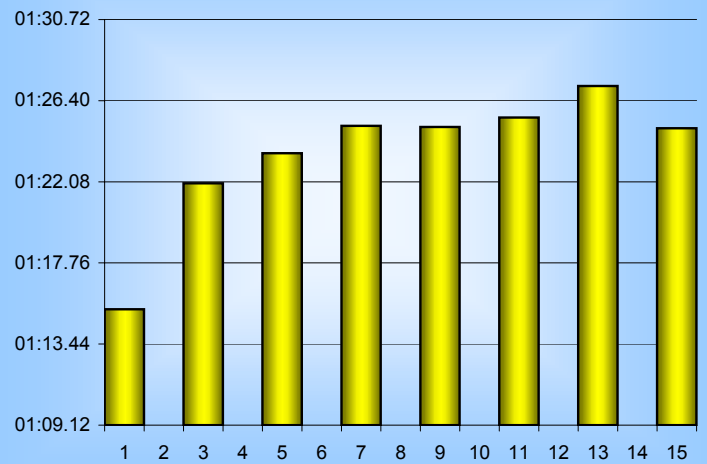

Gordon Wallace

800m Splits

5th September 2008

Inverclyde Masters

Distance (m)	Elapsed Time	50 splits	100 splits	200 splits	400 splits	800 splits
50	00:34.95	00:34.95				
100	01:15.29	00:40.34	01:15.29			
150	01:55.89	00:40.60	01:22.00	02:37.29		
200	02:37.29	00:41.40				
250	03:18.95	00:41.66	01:23.60		05:25.95	
300	04:00.89	00:41.94	01:25.06	02:48.66		
350	04:43.29	00:42.40				
400	05:25.95	00:42.66	01:25.00			11:08.56
450	06:08.10	00:42.15				
500	06:50.95	00:42.85	01:25.50	02:50.50		
550	07:33.79	00:42.84				
600	08:16.45	00:42.66	01:27.18		05:42.61	
650	08:59.83	00:43.38				
700	09:43.63	00:43.80	01:24.93	02:52.11		
750	10:27.76	00:44.13				
800	11:08.56	00:40.80				
Averages		00:41.78	01:23.57	02:47.14	05:34.28	11:08.56

50m splits

100m splits

200m splits

400m splits