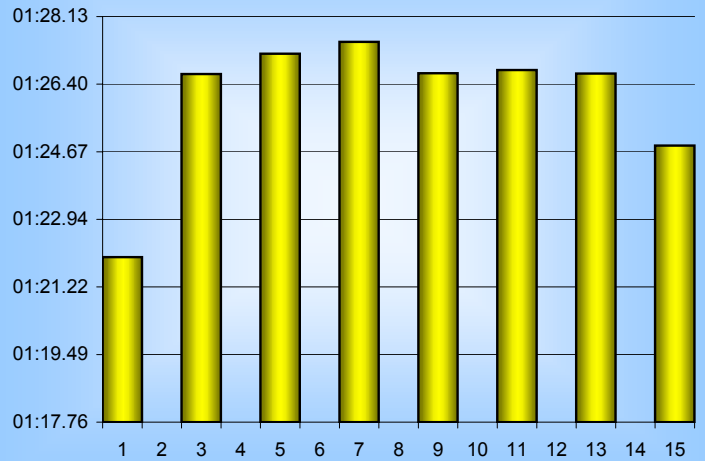

## 800m Splits

5th September 2008

Inverclyde Masters

Distance (m)	Elapsed Time	50 splits	100 splits	200 splits	400 splits	800 splits
50	00:39.41	00:39.41				
100	01:21.98	00:42.57	01:21.98			
150	02:05.16	00:43.18	01:26.66	02:48.64		
200	02:48.64	00:43.48	01:27.18		05:43.30	
250	03:32.06	00:43.42	01:27.48	02:54.66		
300	04:15.82	00:43.76	01:26.68			
350	04:59.62	00:43.80	01:26.76	02:53.44		
400	05:43.30	00:43.68	01:26.67		05:44.94	
450	06:26.82	00:43.52	01:24.83	02:51.50		11:28.24
500	07:09.98	00:43.16				
550	07:53.33	00:43.35				
600	08:36.74	00:43.41				
650	09:20.18	00:43.44				
700	10:03.41	00:43.23				
750	10:46.58	00:43.17				
800	11:28.24	00:41.66				
<b>Averages</b>		<b>00:43.02</b>	<b>01:26.03</b>	<b>02:52.06</b>	<b>05:44.12</b>	<b>11:28.24</b>

50m splits

100m splits

200m splits

400m splits