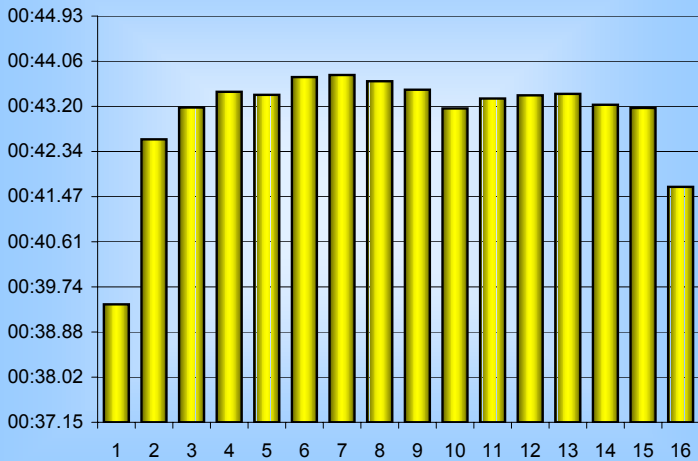

# Elaine Porteous

## 800m Splits

5th September 2008

Inverclyde Masters

Distance (m)	Elapsed Time	50 splits	100 splits	200 splits	400 splits	800 splits
50	00:39.41	00:39.41				
100	01:21.98	00:42.57	01:21.98			
150	02:05.16	00:43.18	01:26.66	02:48.64		
200	02:48.64	00:43.48	01:27.18		05:43.30	
250	03:32.06	00:43.42	01:27.48	02:54.66		
300	04:15.82	00:43.76	01:26.68			
350	04:59.62	00:43.80	01:26.76	02:53.44		
400	05:43.30	00:43.68	01:26.67		05:44.94	
450	06:26.82	00:43.52	01:24.83	02:51.50		11:28.24
500	07:09.98	00:43.16				
550	07:53.33	00:43.35				
600	08:36.74	00:43.41				
650	09:20.18	00:43.44				
700	10:03.41	00:43.23				
750	10:46.58	00:43.17				
800	11:28.24	00:41.66				
<b>Averages</b>		<b>00:43.02</b>	<b>01:26.03</b>	<b>02:52.06</b>	<b>05:44.12</b>	<b>11:28.24</b>

50m splits

100m splits

200m splits

400m splits