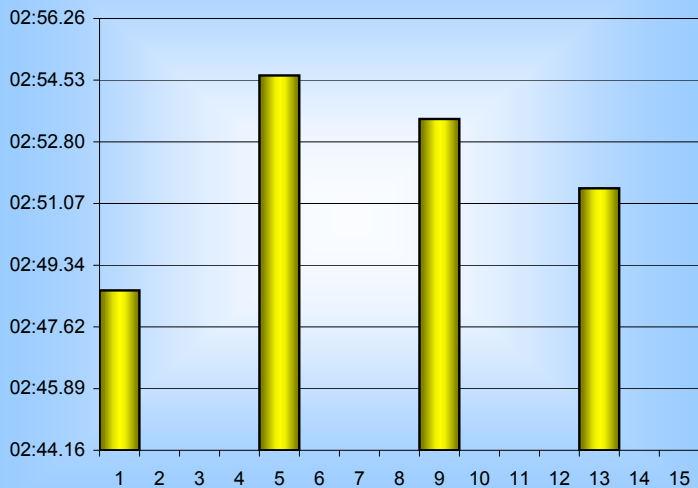

## 800m Splits

5th September 2008

Inverclyde Masters

Distance (m)	Elapsed Time	50 splits	100 splits	200 splits	400 splits	800 splits
50	00:39.41	00:39.41				
100	01:21.98	00:42.57	01:21.98			
150	02:05.16	00:43.18	01:26.66	02:48.64		
200	02:48.64	00:43.48	01:27.18		05:43.30	
250	03:32.06	00:43.42	01:27.48	02:54.66		
300	04:15.82	00:43.76	01:26.68			
350	04:59.62	00:43.80	01:26.76	02:53.44		
400	05:43.30	00:43.68	01:26.67		05:44.94	
450	06:26.82	00:43.52	01:24.83	02:51.50		11:28.24
500	07:09.98	00:43.16				
550	07:53.33	00:43.35				
600	08:36.74	00:43.41				
650	09:20.18	00:43.44				
700	10:03.41	00:43.23				
750	10:46.58	00:43.17				
800	11:28.24	00:41.66				
<b>Averages</b>		<b>00:43.02</b>	<b>01:26.03</b>	<b>02:52.06</b>	<b>05:44.12</b>	<b>11:28.24</b>

50m splits

100m splits

200m splits

400m splits