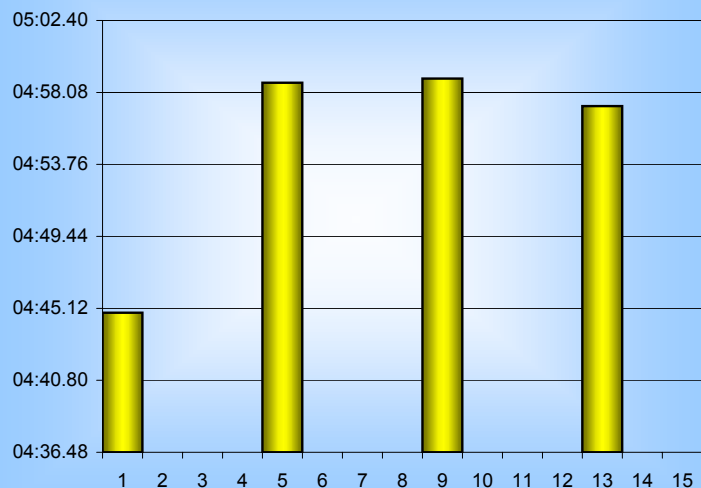

### Inverclyde Masters

Distance (m)	Elapsed Time	50 splits	100 splits	200 splits	400 splits	800 splits
50	01:06.49	01:06.49				
100	02:18.14	01:11.65	02:18.14			
150	03:30.74	01:12.60		04:44.86		
200	04:44.86	01:14.12	02:26.72			
250	05:59.52	01:14.66			09:43.52	
300	07:14.21	01:14.69	02:29.35			
350	08:29.18	01:14.97		04:58.66		
400	09:43.52	01:14.34	02:29.31			
450	10:57.27	01:13.75				19:39.69
500	12:11.61	01:14.34	02:28.09			
550	13:27.46	01:15.85		04:58.91		
600	14:42.43	01:14.97	02:30.82			
650	15:57.27	01:14.84			09:56.17	
700	17:12.24	01:14.97	02:29.81			
750	18:26.14	01:13.90		04:57.26		
800	19:39.69	01:13.55	02:27.45			
<b>Averages</b>		<b>01:13.73</b>	<b>02:27.46</b>	<b>04:54.92</b>	<b>09:49.85</b>	<b>19:39.69</b>

**50m splits**

**100m splits**

**200m splits**

**400m splits**