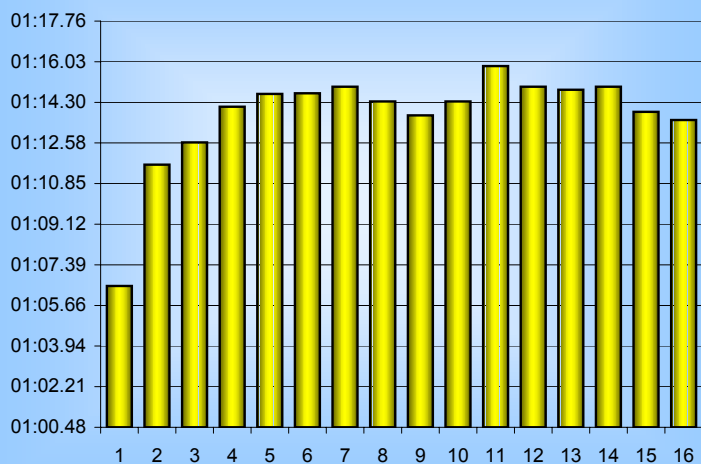

Patricia Tait

800m Splits

7th September 2007

Inverclyde Masters

Distance (m)	Elapsed Time	50 splits	100 splits	200 splits	400 splits	800 splits
50	01:06.49	01:06.49				
100	02:18.14	01:11.65	02:18.14			
150	03:30.74	01:12.60		04:44.86		
200	04:44.86	01:14.12	02:26.72			
250	05:59.52	01:14.66			09:43.52	
300	07:14.21	01:14.69	02:29.35			
350	08:29.18	01:14.97		04:58.66		
400	09:43.52	01:14.34	02:29.31			
450	10:57.27	01:13.75				19:39.69
500	12:11.61	01:14.34	02:28.09			
550	13:27.46	01:15.85		04:58.91		
600	14:42.43	01:14.97	02:30.82			
650	15:57.27	01:14.84			09:56.17	
700	17:12.24	01:14.97	02:29.81			
750	18:26.14	01:13.90		04:57.26		
800	19:39.69	01:13.55	02:27.45			
Averages		01:13.73	02:27.46	04:54.92	09:49.85	19:39.69

50m splits