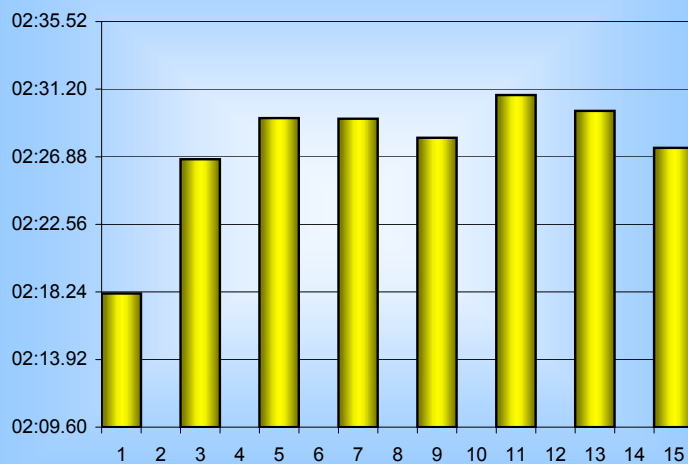

100m splits