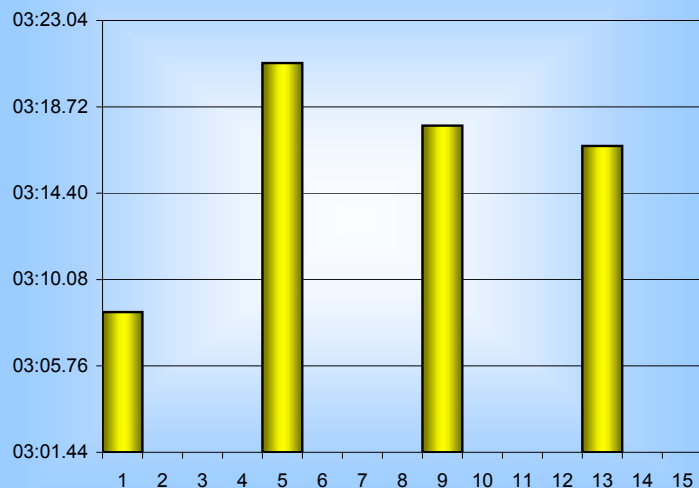

Melissa Mackin

800m Splits

7th September 2007

Inverclyde Masters

Distance (m)	Elapsed Time	50 splits	100 splits	200 splits	400 splits	800 splits
50	00:42.39	00:42.39				
100	01:29.48	00:47.09	01:29.48			
150	02:18.98	00:49.50	01:38.97	03:08.45		
200	03:08.45	00:49.47	01:40.57		06:29.36	
250	03:58.55	00:50.10	01:40.34	03:20.91		
300	04:49.02	00:50.71	01:40.34			
350	05:39.73	00:49.63	01:38.84	03:17.78		
400	06:29.36	00:49.09	01:38.94		06:34.54	13:03.90
450	07:18.45	00:49.75	01:42.72	03:16.76		
500	08:08.20	00:49.94	01:34.04			
550	08:58.14	00:49.00				
600	09:47.14	00:50.91				
650	10:38.05	00:51.81				
700	11:29.86	00:49.47				
750	12:19.33	00:44.57				
800	13:03.90					
Averages		00:48.99	01:37.99	03:15.97	06:31.95	13:03.90

50m splits

100m splits

200m splits

400m splits