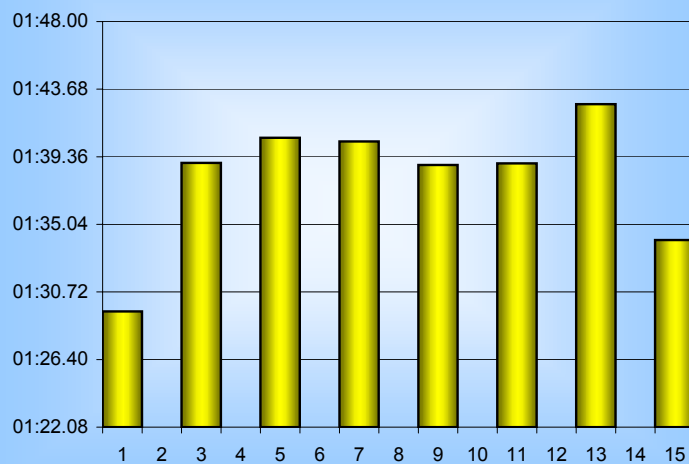

Melissa Mackin

800m Splits

7th September 2007

Inverclyde Masters

Distance (m)	Elapsed Time	50 splits	100 splits	200 splits	400 splits	800 splits
50	00:42.39	00:42.39				
100	01:29.48	00:47.09	01:29.48			
150	02:18.98	00:49.50	01:38.97	03:08.45		
200	03:08.45	00:49.47	01:40.57		06:29.36	
250	03:58.55	00:50.10	01:40.34	03:20.91		
300	04:49.02	00:50.71	01:40.34			
350	05:39.73	00:49.63	01:38.84	03:17.78		
400	06:29.36	00:49.09	01:38.94		06:34.54	13:03.90
450	07:18.45	00:49.75	01:42.72	03:16.76		
500	08:08.20	00:49.94	01:34.04			
550	08:58.14	00:49.00				
600	09:47.14	00:50.91				
650	10:38.05	00:51.81				
700	11:29.86	00:49.47				
750	12:19.33	00:44.57				
800	13:03.90					
Averages		00:48.99	01:37.99	03:15.97	06:31.95	13:03.90

50m splits

100m splits

200m splits

400m splits