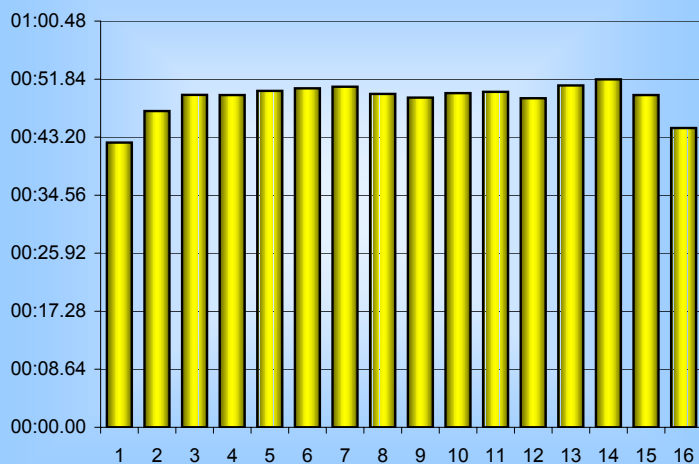

Melissa Mackin

800m Splits

7th September 2007

Inverclyde Masters

Distance (m)	Elapsed Time	50 splits	100 splits	200 splits	400 splits	800 splits
50	00:42.39	00:42.39				
100	01:29.48	00:47.09	01:29.48			
150	02:18.98	00:49.50	01:38.97	03:08.45		
200	03:08.45	00:49.47	01:40.57		06:29.36	
250	03:58.55	00:50.10	01:40.34	03:20.91		
300	04:49.02	00:50.71	01:40.34			
350	05:39.73	00:49.63	01:38.84	03:17.78		
400	06:29.36	00:49.09	01:38.94		06:34.54	13:03.90
450	07:18.45	00:49.75	01:42.72	03:16.76		
500	08:08.20	00:49.94	01:34.04			
550	08:58.14	00:49.00				
600	09:47.14	00:50.91				
650	10:38.05	00:51.81				
700	11:29.86	00:49.47				
750	12:19.33	00:44.57				
800	13:03.90					
Averages		00:48.99	01:37.99	03:15.97	06:31.95	13:03.90

50m splits

100m splits

200m splits

400m splits