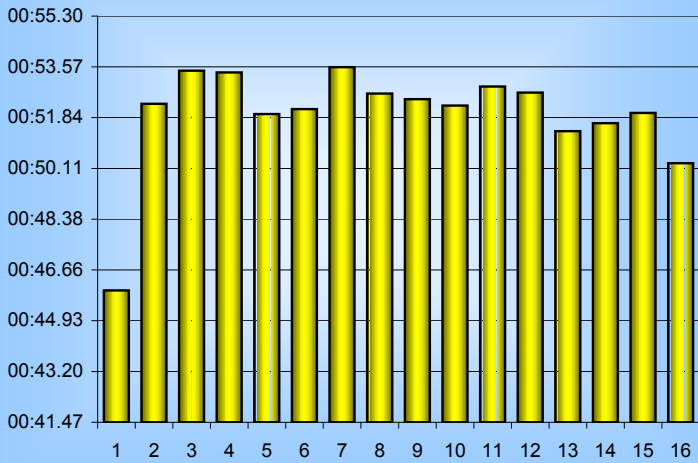

Lynn Brown

800m Splits

7th September 2007

Inverclyde Masters

Distance (m)	Elapsed Time	50 splits	100 splits	200 splits	400 splits	800 splits
50	00:45.96	00:45.96				
100	01:38.27	00:52.31	01:38.27			
150	02:31.71	00:53.44	01:46.82	03:25.09		
200	03:25.09	00:53.38	01:44.09		06:55.40	
250	04:17.05	00:51.96	01:46.22	03:30.31		
300	05:09.18	00:52.13	01:44.72			
350	06:02.74	00:53.56	01:45.59	03:30.31		
400	06:55.40	00:52.66	01:43.03		06:55.63	13:51.03
450	07:47.87	00:52.47	01:42.29	03:25.32		
500	08:40.12	00:52.25				
550	09:33.02	00:52.90				
600	10:25.71	00:52.69				
650	11:17.09	00:51.38				
700	12:08.74	00:51.65				
750	13:00.74	00:52.00				
800	13:51.03	00:50.29				
Averages		00:51.94	01:43.88	03:27.76	06:55.52	13:51.03

50m splits

100m splits

200m splits

400m splits