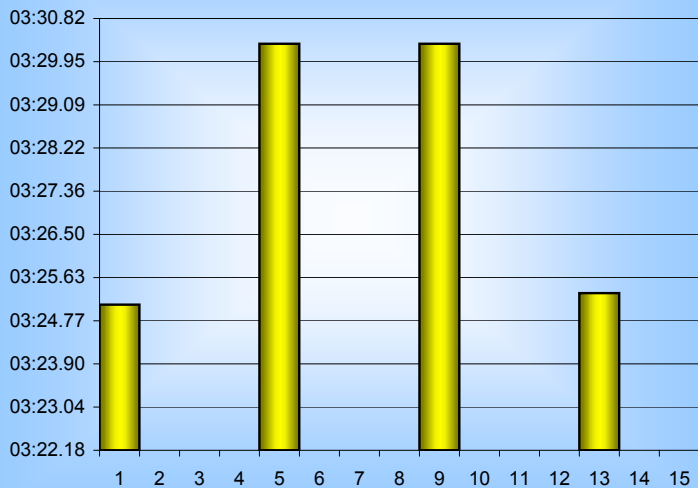

Lynn Brown

800m Splits

7th September 2007

Inverclyde Masters

Distance (m)	Elapsed Time	50 splits	100 splits	200 splits	400 splits	800 splits
50	00:45.96	00:45.96				
100	01:38.27	00:52.31	01:38.27			
150	02:31.71	00:53.44	01:46.82	03:25.09		
200	03:25.09	00:53.38	01:44.09		06:55.40	
250	04:17.05	00:51.96	01:46.22	03:30.31		
300	05:09.18	00:52.13	01:44.72			
350	06:02.74	00:53.56	01:45.59	03:30.31		
400	06:55.40	00:52.66	01:43.03		06:55.63	13:51.03
450	07:47.87	00:52.47	01:42.29	03:25.32		
500	08:40.12	00:52.25				
550	09:33.02	00:52.90				
600	10:25.71	00:52.69				
650	11:17.09	00:51.38				
700	12:08.74	00:51.65				
750	13:00.74	00:52.00				
800	13:51.03	00:50.29				
Averages		00:51.94	01:43.88	03:27.76	06:55.52	13:51.03

50m splits

100m splits

200m splits

400m splits