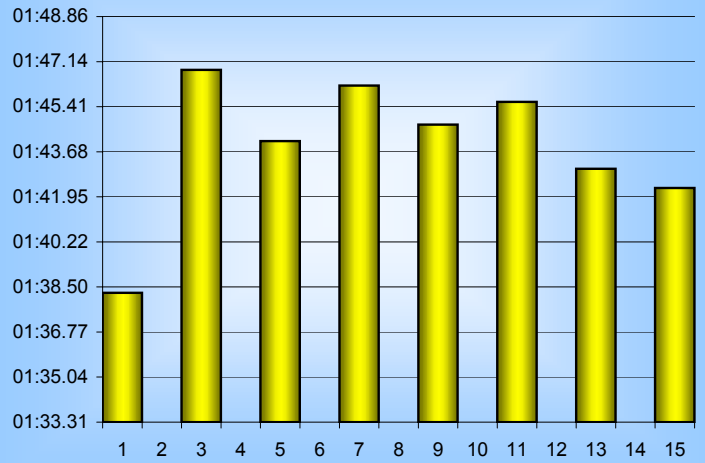

Lynn Brown

800m Splits

7th September 2007

Inverclyde Masters

Distance (m)	Elapsed Time	50 splits	100 splits	200 splits	400 splits	800 splits
50	00:45.96	00:45.96				
100	01:38.27	00:52.31	01:38.27			
150	02:31.71	00:53.44	01:46.82	03:25.09		
200	03:25.09	00:53.38	01:44.09		06:55.40	
250	04:17.05	00:51.96	01:46.22	03:30.31		
300	05:09.18	00:52.13	01:44.72			
350	06:02.74	00:53.56	01:45.59	03:30.31		
400	06:55.40	00:52.66	01:43.03		06:55.63	13:51.03
450	07:47.87	00:52.47	01:42.29	03:25.32		
500	08:40.12	00:52.25				
550	09:33.02	00:52.90				
600	10:25.71	00:52.69				
650	11:17.09	00:51.38				
700	12:08.74	00:51.65				
750	13:00.74	00:52.00				
800	13:51.03	00:50.29				
Averages		00:51.94	01:43.88	03:27.76	06:55.52	13:51.03

50m splits

100m splits

200m splits

400m splits