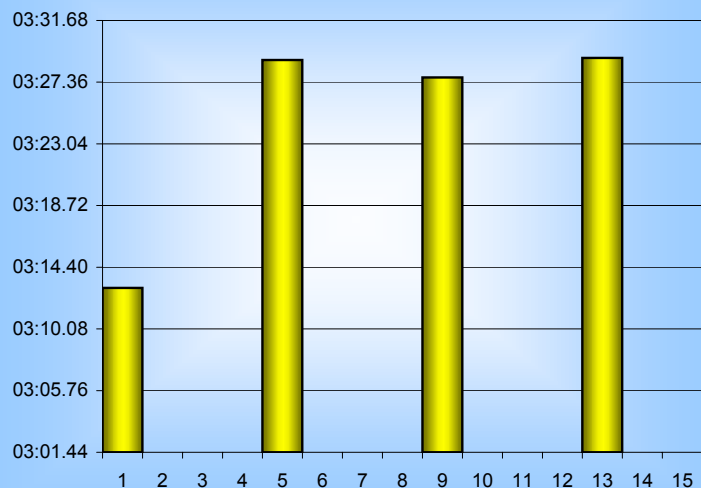

Lucy Birch

800m Splits

7th September 2007

Inverclyde Masters

Distance (m)	Elapsed Time	50 splits	100 splits	200 splits	400 splits	800 splits
50	00:47.41	00:47.41				
100	01:34.83	00:47.42	01:34.83			
150	02:23.55	00:48.72	01:38.12	03:12.95		
200	03:12.95	00:49.40	01:43.91		06:41.86	
250	04:05.13	00:52.18	01:45.00			
300	04:56.86	00:51.73	01:44.94	03:28.91		
350	05:49.05	00:52.19	01:42.75			
400	06:41.86	00:52.81	01:45.78		06:56.75	
450	07:34.74	00:52.88	01:43.28			13:38.61
500	08:26.80	00:52.06		03:27.69		
550	09:18.14	00:51.34				
600	10:09.55	00:51.41				
650	11:02.11	00:52.56				
700	11:55.33	00:53.22		03:29.06		
750	12:47.42	00:52.09				
800	13:38.61	00:51.19				
Averages		00:51.16	01:42.33	03:24.65	06:49.31	13:38.61

50m splits

100m splits

200m splits

400m splits