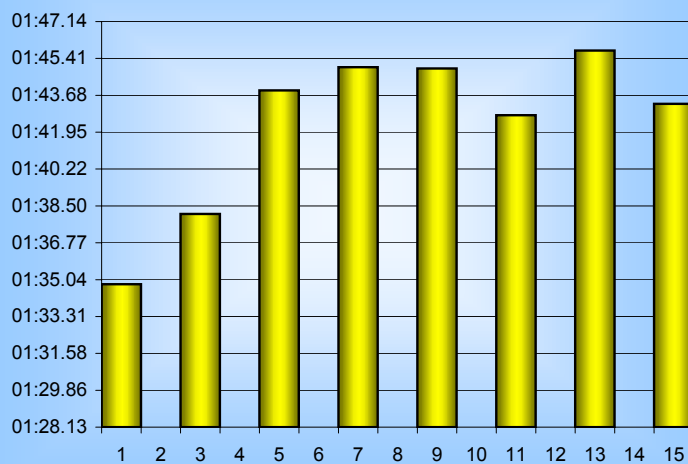

Lucy Birch

800m Splits

7th September 2007

Inverclyde Masters

Distance (m)	Elapsed Time	50 splits	100 splits	200 splits	400 splits	800 splits
50	00:47.41	00:47.41				
100	01:34.83	00:47.42	01:34.83			
150	02:23.55	00:48.72	01:38.12	03:12.95		
200	03:12.95	00:49.40	01:43.91		06:41.86	
250	04:05.13	00:52.18	01:45.00			
300	04:56.86	00:51.73	01:44.94	03:28.91		
350	05:49.05	00:52.19	01:42.75			
400	06:41.86	00:52.81	01:45.78		06:56.75	
450	07:34.74	00:52.88	01:43.28			13:38.61
500	08:26.80	00:52.06		03:27.69		
550	09:18.14	00:51.34				
600	10:09.55	00:51.41				
650	11:02.11	00:52.56				
700	11:55.33	00:53.22		03:29.06		
750	12:47.42	00:52.09				
800	13:38.61	00:51.19				
Averages		00:51.16	01:42.33	03:24.65	06:49.31	13:38.61

50m splits

100m splits

200m splits

400m splits