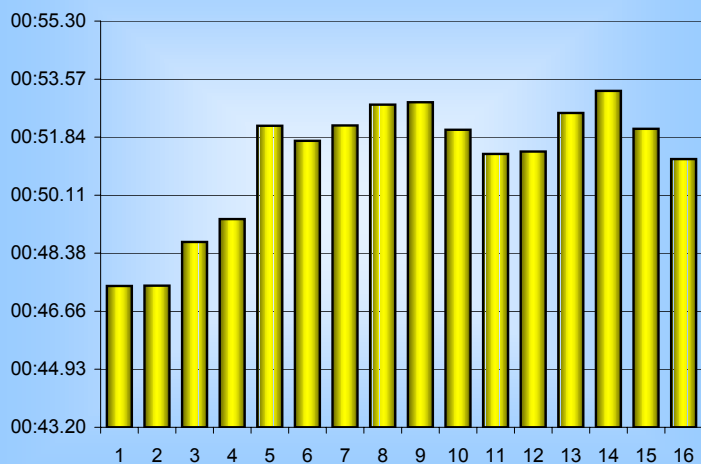

Lucy Birch

800m Splits

7th September 2007

Inverclyde Masters

Distance (m)	Elapsed Time	50 splits	100 splits	200 splits	400 splits	800 splits
50	00:47.41	00:47.41				
100	01:34.83	00:47.42	01:34.83			
150	02:23.55	00:48.72	01:38.12	03:12.95		
200	03:12.95	00:49.40	01:43.91		06:41.86	
250	04:05.13	00:52.18	01:45.00			
300	04:56.86	00:51.73	01:44.94	03:28.91		
350	05:49.05	00:52.19	01:42.75			
400	06:41.86	00:52.81	01:45.78		06:56.75	
450	07:34.74	00:52.88	01:43.28			13:38.61
500	08:26.80	00:52.06		03:27.69		
550	09:18.14	00:51.34				
600	10:09.55	00:51.41				
650	11:02.11	00:52.56				
700	11:55.33	00:53.22		03:29.06		
750	12:47.42	00:52.09				
800	13:38.61	00:51.19				
Averages		00:51.16	01:42.33	03:24.65	06:49.31	13:38.61

50m splits

100m splits

200m splits

400m splits