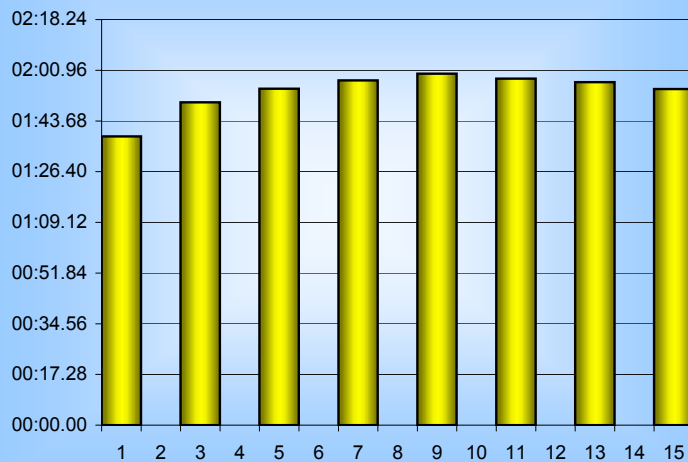

James Hendry

800m Splits

7th September 2007

Inverclyde Masters

Distance (m)	Elapsed Time	50 splits	100 splits	200 splits	400 splits	800 splits
50	00:46.43	00:46.43				
100	01:38.39	00:51.96	01:38.39			
150	02:32.31	00:53.92	01:50.04	03:28.43		
200	03:28.43	00:56.12	01:54.66		07:20.62	
250	04:25.31	00:56.88	01:57.53	03:52.19		
300	05:23.09	00:57.78	01:59.81			
350	06:20.68	00:57.59	01:58.13	03:57.94		
400	07:20.62	00:59.94	01:56.93		07:49.42	
450	08:20.09	00:59.47	01:54.55	03:51.48		
500	09:20.43	01:00.34				15:10.04
550	10:20.84	01:00.41				
600	11:18.56	00:57.72				
650	12:16.81	00:58.25				
700	13:15.49	00:58.68				
750	14:14.65	00:59.16				
800	15:10.04	00:55.39				
Averages		00:56.88	01:53.76	03:47.51	07:35.02	15:10.04

50m splits

100m splits

200m splits

400m splits