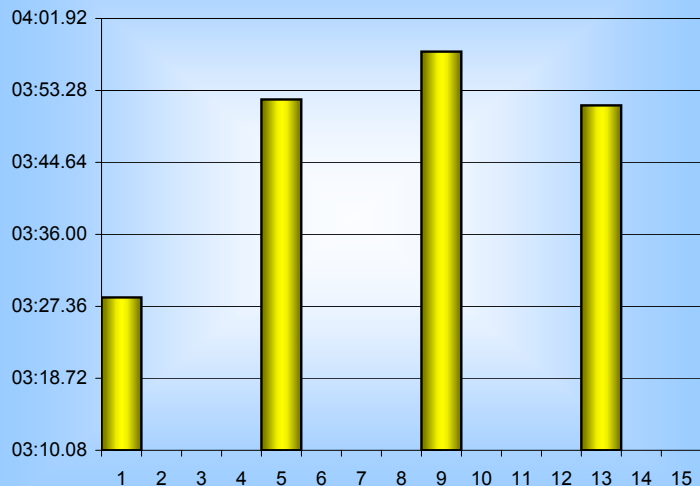

James Hendry

800m Splits

7th September 2007

Inverclyde Masters

Distance (m)	Elapsed Time	50 splits	100 splits	200 splits	400 splits	800 splits
50	00:46.43	00:46.43				
100	01:38.39	00:51.96	01:38.39			
150	02:32.31	00:53.92	01:50.04	03:28.43		
200	03:28.43	00:56.12	01:54.66		07:20.62	
250	04:25.31	00:56.88	01:57.53	03:52.19		
300	05:23.09	00:57.78	01:59.81			
350	06:20.68	00:57.59	01:58.13	03:57.94		
400	07:20.62	00:59.94	01:56.93		07:49.42	
450	08:20.09	00:59.47	01:54.55	03:51.48		
500	09:20.43	01:00.34				15:10.04
550	10:20.84	01:00.41				
600	11:18.56	00:57.72				
650	12:16.81	00:58.25				
700	13:15.49	00:58.68				
750	14:14.65	00:59.16				
800	15:10.04	00:55.39				
Averages		00:56.88	01:53.76	03:47.51	07:35.02	15:10.04

50m splits

100m splits

200m splits

400m splits