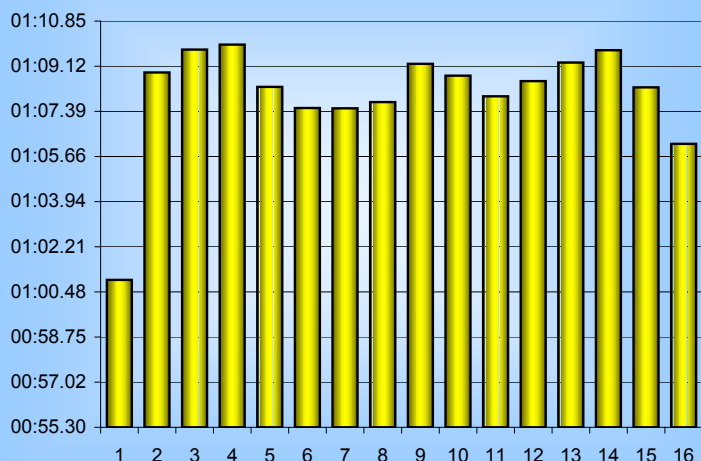

Irene Allan

800m Splits

7th September 2007

Inverclyde Masters

Distance (m)	Elapsed Time	50 splits	100 splits	200 splits	400 splits	800 splits
50	01:00.94	01:00.94				
100	02:09.82	01:08.88	02:09.82			
150	03:19.58	01:09.76	02:19.71	04:29.53		
200	04:29.53	01:09.95	02:15.85		09:00.64	
250	05:37.86	01:08.33	02:15.26	04:31.11		
300	06:45.38	01:07.52	02:17.97			
350	07:52.89	01:07.75	02:16.52	04:34.49		
400	09:00.64	01:09.21	02:18.99		09:07.94	
450	10:09.85	01:08.76	02:14.46	04:33.45		
500	11:18.61	01:07.97				
550	12:26.58	01:08.55				
600	13:35.13	01:09.26				
650	14:44.39	01:09.73				
700	15:54.12	01:08.31				
750	17:02.43	01:06.15				
800	18:08.58					18:08.58
Averages		01:08.04	02:16.07	04:32.15	09:04.29	18:08.58

50m splits

100m splits

200m splits

400m splits