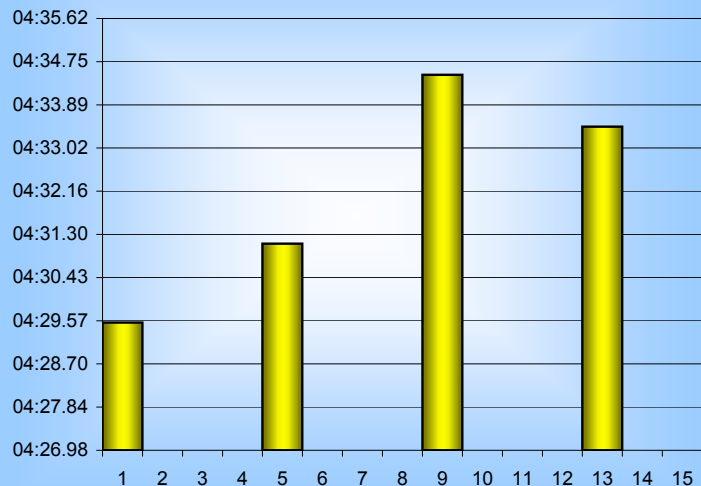

Irene Allan

800m Splits

7th September 2007

Inverclyde Masters

Distance (m)	Elapsed Time	50 splits	100 splits	200 splits	400 splits	800 splits
50	01:00.94	01:00.94				
100	02:09.82	01:08.88	02:09.82			
150	03:19.58	01:09.76	02:19.71	04:29.53		
200	04:29.53	01:09.95	02:15.85		09:00.64	
250	05:37.86	01:08.33	02:15.26	04:31.11		
300	06:45.38	01:07.52	02:17.97			
350	07:52.89	01:07.75	02:16.52	04:34.49		
400	09:00.64	01:09.21	02:18.99		09:07.94	
450	10:09.85	01:08.76	02:14.46	04:33.45		
500	11:18.61	01:07.97				
550	12:26.58	01:08.55				
600	13:35.13	01:09.26				
650	14:44.39	01:09.73				
700	15:54.12	01:08.31				
750	17:02.43	01:06.15				
800	18:08.58					18:08.58
Averages		01:08.04	02:16.07	04:32.15	09:04.29	18:08.58

50m splits

100m splits

200m splits

400m splits