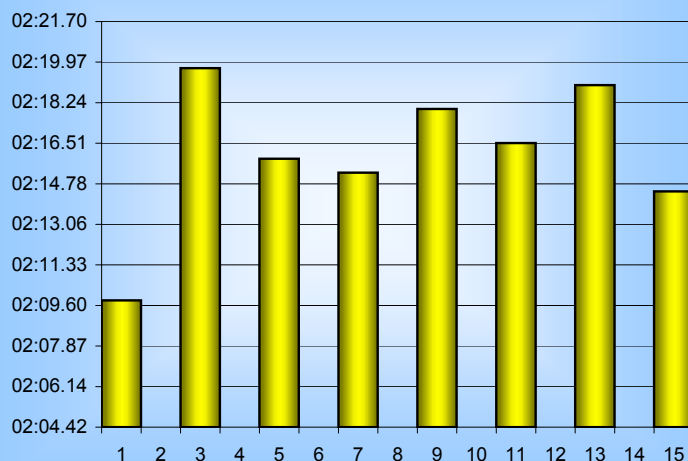

Irene Allan

800m Splits

7th September 2007

Inverclyde Masters

Distance (m)	Elapsed Time	50 splits	100 splits	200 splits	400 splits	800 splits
50	01:00.94	01:00.94				
100	02:09.82	01:08.88	02:09.82			
150	03:19.58	01:09.76	02:19.71	04:29.53		
200	04:29.53	01:09.95	02:15.85		09:00.64	
250	05:37.86	01:08.33	02:15.26	04:31.11		
300	06:45.38	01:07.52	02:17.97			
350	07:52.89	01:07.75	02:16.52	04:34.49		
400	09:00.64	01:09.21	02:18.99		09:07.94	
450	10:09.85	01:08.76	02:14.46	04:33.45		
500	11:18.61	01:07.97				
550	12:26.58	01:08.55				
600	13:35.13	01:09.26				
650	14:44.39	01:09.73				
700	15:54.12	01:08.31				
750	17:02.43	01:06.15				
800	18:08.58					18:08.58
Averages		01:08.04	02:16.07	04:32.15	09:04.29	18:08.58

50m splits

100m splits

200m splits

400m splits