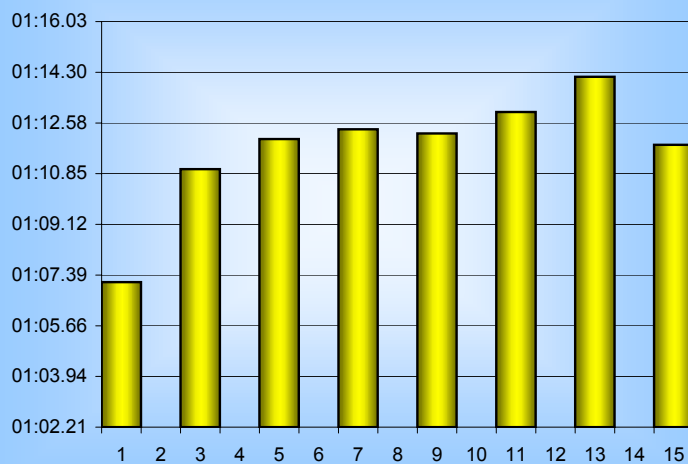

Ian Scott

800m Splits

7th September 2007

Inverclyde Masters

Distance (m)	Elapsed Time	50 splits	100 splits	200 splits	400 splits	800 splits
50	00:32.37	00:32.37				
100	01:07.15	00:34.78	01:07.15			
150	01:42.88	00:35.73	01:11.00	02:18.15		
200	02:18.15	00:35.27	01:12.03		04:42.54	
250	02:54.21	00:36.06	01:12.36	02:24.39		
300	03:30.18	00:35.97	01:12.36			
350	04:06.52	00:36.34	01:12.22			
400	04:42.54	00:36.02	01:12.22			09:33.69
450	05:18.54	00:36.00	01:12.95	02:25.17		
500	05:54.76	00:36.22	01:14.15		04:51.15	
550	06:31.02	00:36.26	01:14.15	02:25.98		
600	07:07.71	00:36.69	01:11.83			
650	07:44.49	00:36.78				
700	08:21.86	00:37.37				
750	08:58.55	00:36.69				
800	09:33.69	00:35.14				
Averages		00:35.86	01:11.71	02:23.42	04:46.85	09:33.69

50m splits

100m splits

200m splits

400m splits