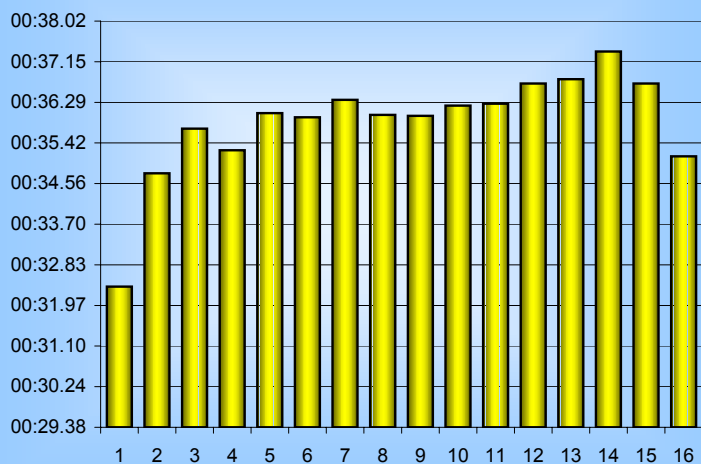

Ian Scott

800m Splits

7th September 2007

Inverclyde Masters

Distance (m)	Elapsed Time	50 splits	100 splits	200 splits	400 splits	800 splits
50	00:32.37	00:32.37				
100	01:07.15	00:34.78	01:07.15			
150	01:42.88	00:35.73	01:11.00	02:18.15		
200	02:18.15	00:35.27	01:12.03		04:42.54	
250	02:54.21	00:36.06	01:12.36	02:24.39		
300	03:30.18	00:35.97	01:12.36			
350	04:06.52	00:36.34	01:12.22			
400	04:42.54	00:36.02	01:12.22			09:33.69
450	05:18.54	00:36.00	01:12.95	02:25.17		
500	05:54.76	00:36.22	01:14.15		04:51.15	
550	06:31.02	00:36.26	01:14.15	02:25.98		
600	07:07.71	00:36.69	01:11.83			
650	07:44.49	00:36.78				
700	08:21.86	00:37.37				
750	08:58.55	00:36.69				
800	09:33.69	00:35.14				
Averages		00:35.86	01:11.71	02:23.42	04:46.85	09:33.69

50m splits

100m splits

200m splits

400m splits