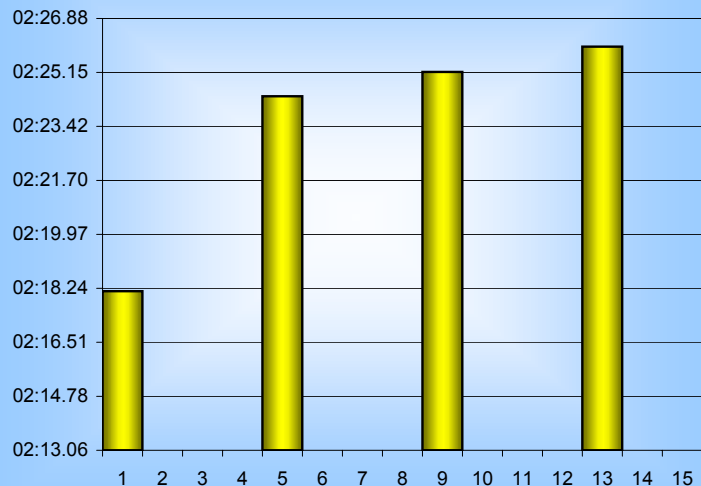

Ian Scott

800m Splits

7th September 2007

Inverclyde Masters

Distance (m)	Elapsed Time	50 splits	100 splits	200 splits	400 splits	800 splits
50	00:32.37	00:32.37				
100	01:07.15	00:34.78	01:07.15			
150	01:42.88	00:35.73	01:11.00	02:18.15		
200	02:18.15	00:35.27	01:12.03		04:42.54	
250	02:54.21	00:36.06	01:12.36	02:24.39		
300	03:30.18	00:35.97	01:12.36			
350	04:06.52	00:36.34	01:12.22			
400	04:42.54	00:36.02	01:12.22			09:33.69
450	05:18.54	00:36.00	01:12.95	02:25.17		
500	05:54.76	00:36.22	01:14.15		04:51.15	
550	06:31.02	00:36.26	01:14.15	02:25.98		
600	07:07.71	00:36.69	01:11.83			
650	07:44.49	00:36.78				
700	08:21.86	00:37.37				
750	08:58.55	00:36.69				
800	09:33.69	00:35.14				
Averages		00:35.86	01:11.71	02:23.42	04:46.85	09:33.69

50m splits

100m splits

200m splits

400m splits