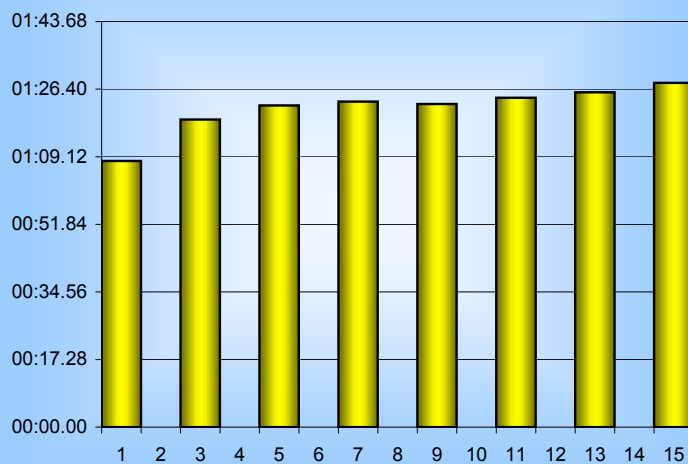

## 800m Splits

7th September 2007

Inverclyde Masters

Distance (m)	Elapsed Time	50 splits	100 splits	200 splits	400 splits	800 splits
50	00:33.51	00:33.51				
100	01:08.06	00:34.55	01:08.06			
150	01:46.69	00:38.63	01:18.66	02:26.72		
200	02:26.72	00:40.03	01:22.25		05:12.19	
250	03:07.63	00:40.91	01:23.22	02:45.47		
300	03:48.97	00:41.34	01:22.62			
350	04:30.84	00:41.87	01:24.22	02:46.84		
400	05:12.19	00:41.35	01:25.58		05:40.42	10:52.61
450	05:53.19	00:41.00	01:28.00	02:53.58		
500	06:34.81	00:41.62				
550	07:16.94	00:42.13				
600	07:59.03	00:42.09				
650	08:41.39	00:42.36				
700	09:24.61	00:43.22				
750	10:09.42	00:44.81				
800	10:52.61	00:43.19				
<b>Averages</b>		<b>00:40.79</b>	<b>01:21.58</b>	<b>02:43.15</b>	<b>05:26.30</b>	<b>10:52.61</b>

50m splits

100m splits

200m splits

400m splits