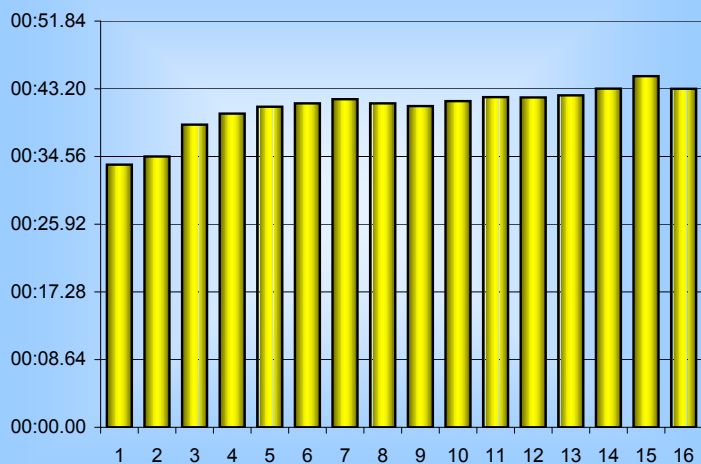

## 800m Splits

7th September 2007

Inverclyde Masters

Distance (m)	Elapsed Time	50 splits	100 splits	200 splits	400 splits	800 splits
50	00:33.51	00:33.51				
100	01:08.06	00:34.55	01:08.06			
150	01:46.69	00:38.63	01:18.66	02:26.72		
200	02:26.72	00:40.03	01:22.25		05:12.19	
250	03:07.63	00:40.91	01:23.22	02:45.47		
300	03:48.97	00:41.34	01:22.62			
350	04:30.84	00:41.87	01:24.22	02:46.84		
400	05:12.19	00:41.35	01:25.58		05:40.42	10:52.61
450	05:53.19	00:41.00	01:28.00	02:53.58		
500	06:34.81	00:41.62				
550	07:16.94	00:42.13				
600	07:59.03	00:42.09				
650	08:41.39	00:42.36				
700	09:24.61	00:43.22				
750	10:09.42	00:44.81				
800	10:52.61	00:43.19				
<b>Averages</b>		<b>00:40.79</b>	<b>01:21.58</b>	<b>02:43.15</b>	<b>05:26.30</b>	<b>10:52.61</b>

50m splits

100m splits

200m splits

400m splits