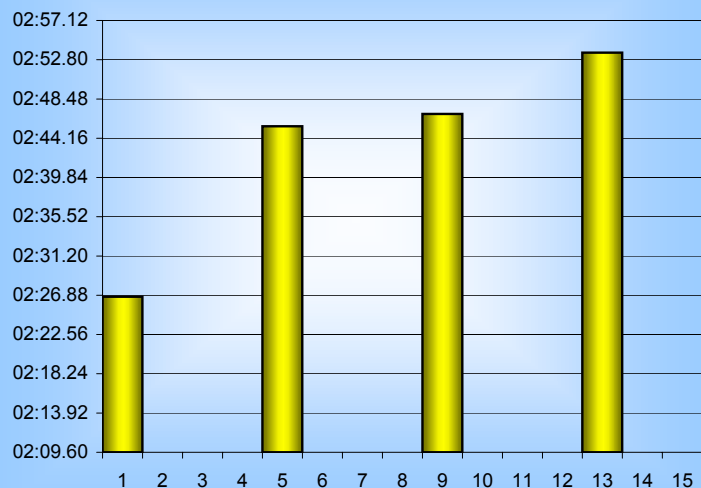

## 800m Splits

7th September 2007

Inverclyde Masters

Distance (m)	Elapsed Time	50 splits	100 splits	200 splits	400 splits	800 splits
50	00:33.51	00:33.51				
100	01:08.06	00:34.55	01:08.06			
150	01:46.69	00:38.63	01:18.66	02:26.72		
200	02:26.72	00:40.03	01:22.25		05:12.19	
250	03:07.63	00:40.91	01:23.22	02:45.47		
300	03:48.97	00:41.34	01:22.62			
350	04:30.84	00:41.87	01:24.22	02:46.84		
400	05:12.19	00:41.35	01:25.58		05:40.42	10:52.61
450	05:53.19	00:41.00	01:28.00	02:53.58		
500	06:34.81	00:41.62				
550	07:16.94	00:42.13				
600	07:59.03	00:42.09				
650	08:41.39	00:42.36				
700	09:24.61	00:43.22				
750	10:09.42	00:44.81				
800	10:52.61	00:43.19				
<b>Averages</b>		<b>00:40.79</b>	<b>01:21.58</b>	<b>02:43.15</b>	<b>05:26.30</b>	<b>10:52.61</b>

50m splits

100m splits

200m splits

400m splits