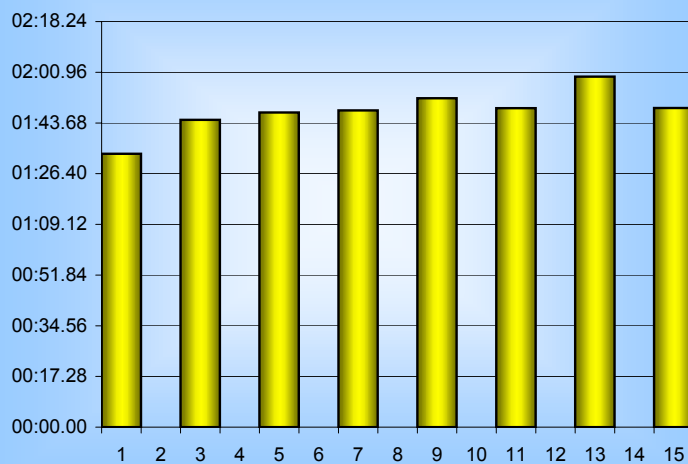

## 800m Splits

7th September 2007

Inverclyde Masters

Distance (m)	Elapsed Time	50 splits	100 splits	200 splits	400 splits	800 splits
50	00:43.05	00:43.05				
100	01:33.18	00:50.13	01:33.18			
150	02:25.49	00:52.31	01:44.75	03:17.93		
200	03:17.93	00:52.44			06:53.15	
250	04:11.15	00:53.22	01:47.28			
300	05:05.21	00:54.06	01:47.94	03:35.22		
350	05:59.55	00:54.34	01:47.94			
400	06:53.15	00:53.60	01:52.09			14:22.22
450	07:48.33	00:55.18				
500	08:45.24	00:56.91	01:48.75	03:40.84		
550	09:42.80	00:57.56			07:29.07	
600	10:33.99	00:51.19	01:59.45			
650	11:36.77	01:02.78	01:59.45			
700	12:33.44	00:56.67		03:48.23		
750	13:29.43	00:55.99	01:48.78			
800	14:22.22	00:52.79				
<b>Averages</b>		<b>00:53.89</b>	<b>01:47.78</b>	<b>03:35.56</b>	<b>07:11.11</b>	<b>14:22.22</b>

50m splits

100m splits

200m splits

400m splits