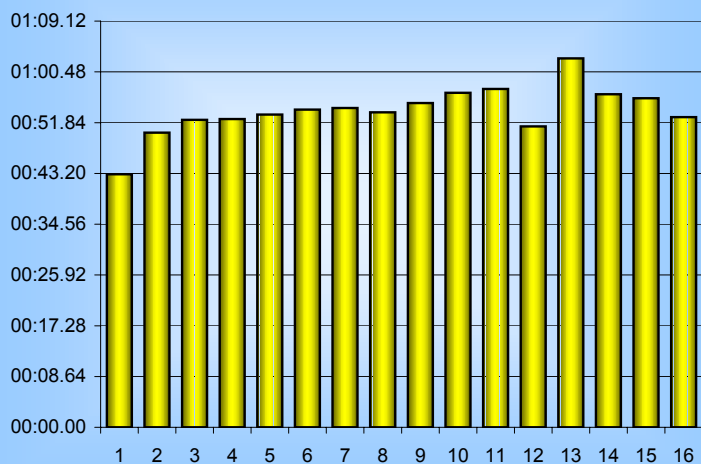

## 800m Splits

7th September 2007

Inverclyde Masters

Distance (m)	Elapsed Time	50 splits	100 splits	200 splits	400 splits	800 splits
50	00:43.05	00:43.05				
100	01:33.18	00:50.13	01:33.18			
150	02:25.49	00:52.31	01:44.75	03:17.93		
200	03:17.93	00:52.44			06:53.15	
250	04:11.15	00:53.22	01:47.28			
300	05:05.21	00:54.06	01:47.94	03:35.22		
350	05:59.55	00:54.34	01:47.94			
400	06:53.15	00:53.60	01:52.09			14:22.22
450	07:48.33	00:55.18				
500	08:45.24	00:56.91	01:48.75	03:40.84		
550	09:42.80	00:57.56			07:29.07	
600	10:33.99	00:51.19	01:59.45			
650	11:36.77	01:02.78	01:59.45			
700	12:33.44	00:56.67		03:48.23		
750	13:29.43	00:55.99	01:48.78			
800	14:22.22	00:52.79				
<b>Averages</b>		<b>00:53.89</b>	<b>01:47.78</b>	<b>03:35.56</b>	<b>07:11.11</b>	<b>14:22.22</b>

50m splits

100m splits

200m splits

400m splits