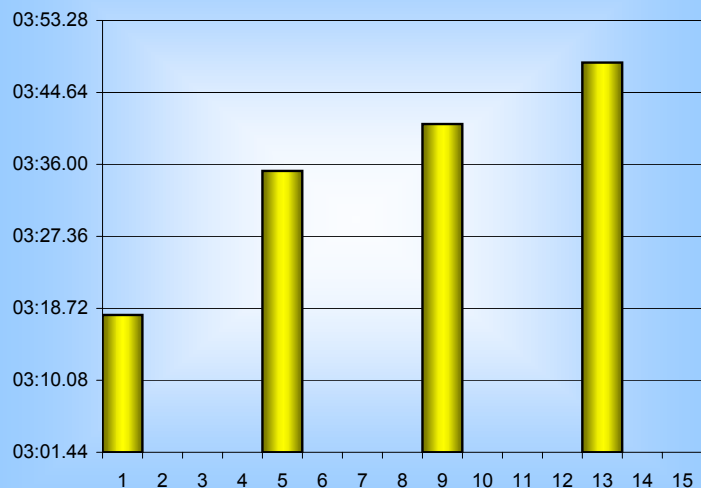

## 800m Splits

7th September 2007

Inverclyde Masters

Distance (m)	Elapsed Time	50 splits	100 splits	200 splits	400 splits	800 splits
50	00:43.05	00:43.05				
100	01:33.18	00:50.13	01:33.18			
150	02:25.49	00:52.31	01:44.75	03:17.93		
200	03:17.93	00:52.44			06:53.15	
250	04:11.15	00:53.22	01:47.28			
300	05:05.21	00:54.06	01:47.94	03:35.22		
350	05:59.55	00:54.34	01:47.94			
400	06:53.15	00:53.60	01:52.09			14:22.22
450	07:48.33	00:55.18				
500	08:45.24	00:56.91	01:48.75	03:40.84		
550	09:42.80	00:57.56			07:29.07	
600	10:33.99	00:51.19	01:59.45			
650	11:36.77	01:02.78	01:59.45			
700	12:33.44	00:56.67		03:48.23		
750	13:29.43	00:55.99	01:48.78			
800	14:22.22	00:52.79				
<b>Averages</b>		<b>00:53.89</b>	<b>01:47.78</b>	<b>03:35.56</b>	<b>07:11.11</b>	<b>14:22.22</b>

50m splits

100m splits

200m splits

400m splits