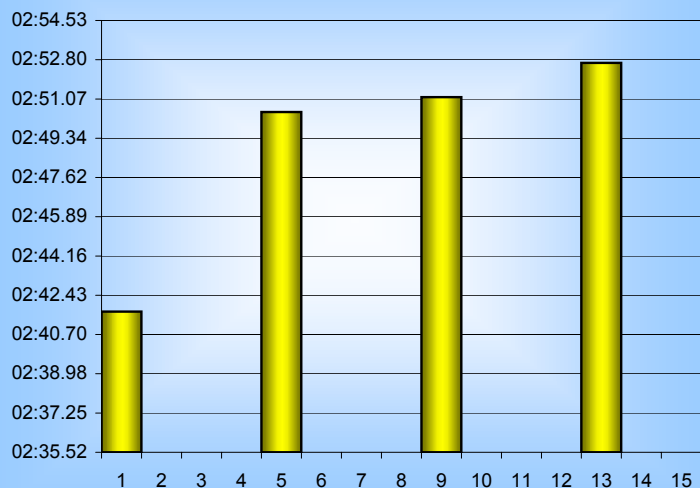

## 800m Splits

7th September 2007

Inverclyde Masters

Distance (m)	Elapsed Time	50 splits	100 splits	200 splits	400 splits	800 splits
50	00:36.80	00:36.80				
100	01:17.86	00:41.06	01:17.86			
150	01:59.52	00:41.66	01:23.85	02:41.71		
200	02:41.71	00:42.19	01:24.09		05:32.21	
250	03:23.96	00:42.25	01:26.41	02:50.50		
300	04:05.80	00:41.84	01:25.31			
350	04:48.49	00:42.69	01:25.84	02:51.15		
400	05:32.21	00:43.72	01:26.75		05:43.81	11:16.02
450	06:14.71	00:42.50	01:26.91	02:52.66		
500	06:57.52	00:42.81				
550	07:40.71	00:43.19				
600	08:23.36	00:42.65				
650	09:06.65	00:43.29				
700	09:50.11	00:43.46				
750	10:32.80	00:42.69				
800	11:16.02	00:43.22				
<b>Averages</b>		<b>00:42.25</b>	<b>01:24.50</b>	<b>02:49.00</b>	<b>05:38.01</b>	<b>11:16.02</b>

50m splits

100m splits

200m splits

400m splits