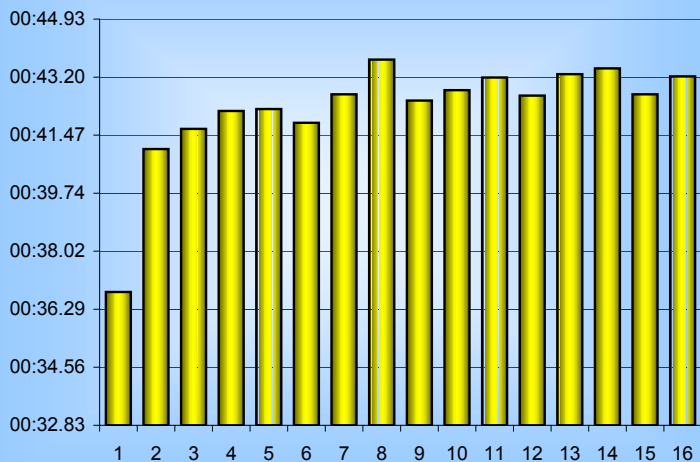

## 800m Splits

7th September 2007

Inverclyde Masters

Distance (m)	Elapsed Time	50 splits	100 splits	200 splits	400 splits	800 splits
50	00:36.80	00:36.80				
100	01:17.86	00:41.06	01:17.86			
150	01:59.52	00:41.66	01:23.85	02:41.71		
200	02:41.71	00:42.19	01:24.09		05:32.21	
250	03:23.96	00:42.25	01:26.41	02:50.50		
300	04:05.80	00:41.84	01:25.31			
350	04:48.49	00:42.69	01:25.84	02:51.15		
400	05:32.21	00:43.72	01:26.75		05:43.81	11:16.02
450	06:14.71	00:42.50	01:26.91	02:52.66		
500	06:57.52	00:42.81				
550	07:40.71	00:43.19				
600	08:23.36	00:42.65				
650	09:06.65	00:43.29				
700	09:50.11	00:43.46				
750	10:32.80	00:42.69				
800	11:16.02	00:43.22				
<b>Averages</b>		<b>00:42.25</b>	<b>01:24.50</b>	<b>02:49.00</b>	<b>05:38.01</b>	<b>11:16.02</b>

50m splits

100m splits

200m splits

400m splits