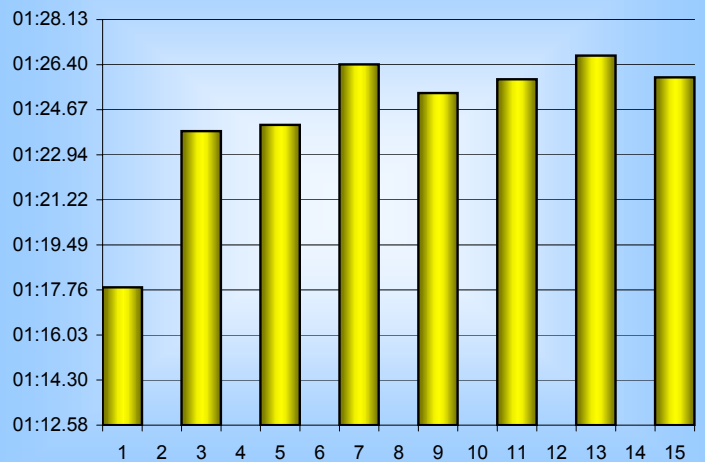

## 800m Splits

7th September 2007

Inverclyde Masters

Distance (m)	Elapsed Time	50 splits	100 splits	200 splits	400 splits	800 splits
50	00:36.80	00:36.80				
100	01:17.86	00:41.06	01:17.86			
150	01:59.52	00:41.66	01:23.85	02:41.71		
200	02:41.71	00:42.19	01:24.09		05:32.21	
250	03:23.96	00:42.25	01:26.41	02:50.50		
300	04:05.80	00:41.84	01:25.31			
350	04:48.49	00:42.69	01:25.84	02:51.15		
400	05:32.21	00:43.72	01:26.75		05:43.81	11:16.02
450	06:14.71	00:42.50	01:26.91	02:52.66		
500	06:57.52	00:42.81				
550	07:40.71	00:43.19				
600	08:23.36	00:42.65				
650	09:06.65	00:43.29				
700	09:50.11	00:43.46				
750	10:32.80	00:42.69				
800	11:16.02	00:43.22				
<b>Averages</b>		<b>00:42.25</b>	<b>01:24.50</b>	<b>02:49.00</b>	<b>05:38.01</b>	<b>11:16.02</b>

50m splits

100m splits

200m splits

400m splits