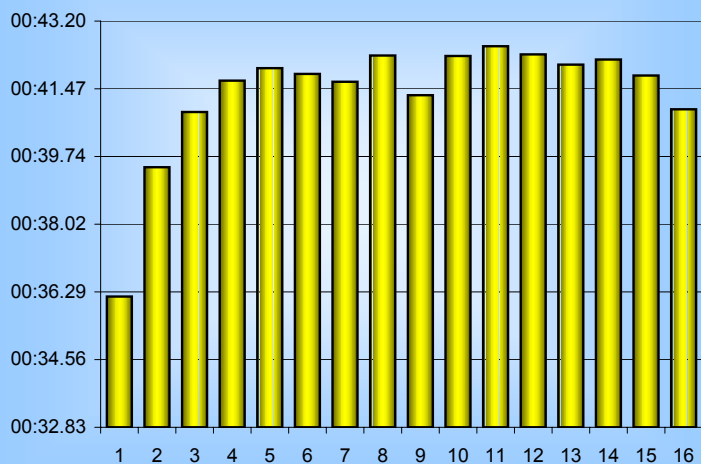

Gary Hurr

800m Splits

7th September 2007

Inverclyde Masters

| Distance (m) | Elapsed Time | 50 splits | 100 splits | 200 splits | 400 splits | 800 splits |
|-----------------|--------------|-----------------|-----------------|-----------------|-----------------|-----------------|
| 50 | 00:36.17 | 00:36.17 | | | | |
| 100 | 01:15.64 | 00:39.47 | 01:15.64 | | | |
| 150 | 01:56.52 | 00:40.88 | 01:22.56 | 02:38.20 | | |
| 200 | 02:38.20 | 00:41.68 | 01:23.85 | | 05:26.02 | |
| 250 | 03:20.20 | 00:42.00 | 01:23.97 | 02:47.82 | | |
| 300 | 04:02.05 | 00:41.85 | 01:23.62 | | | |
| 350 | 04:43.70 | 00:41.65 | 01:23.62 | 02:48.53 | | |
| 400 | 05:26.02 | 00:42.32 | 01:24.91 | | | 11:01.62 |
| 450 | 06:07.33 | 00:41.31 | 01:24.31 | | | |
| 500 | 06:49.64 | 00:42.31 | 01:22.76 | 02:47.07 | | |
| 550 | 07:32.20 | 00:42.56 | | | | |
| 600 | 08:14.55 | 00:42.35 | | | 05:35.60 | |
| 650 | 08:56.64 | 00:42.09 | | | | |
| 700 | 09:38.86 | 00:42.22 | | | | |
| 750 | 10:20.67 | 00:41.81 | | | | |
| 800 | 11:01.62 | 00:40.95 | | | | |
| Averages | | 00:41.35 | 01:22.70 | 02:45.40 | 05:30.81 | 11:01.62 |

50m splits

100m splits

200m splits

400m splits