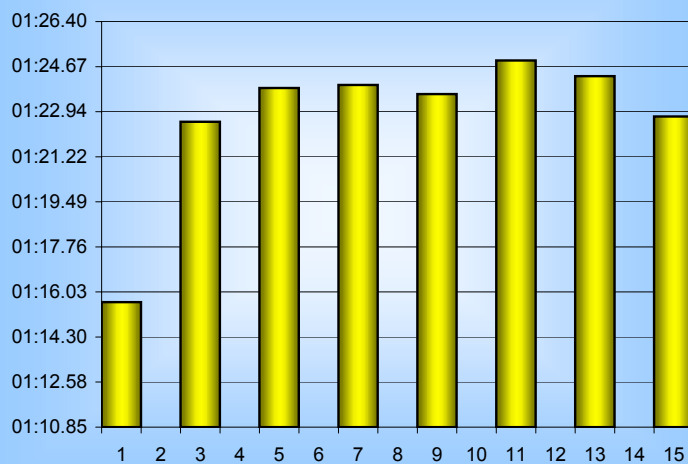

Gary Hurr

800m Splits

7th September 2007

Inverclyde Masters

| Distance (m) | Elapsed Time | 50 splits | 100 splits | 200 splits | 400 splits | 800 splits |
|-----------------|--------------|-----------------|-----------------|-----------------|-----------------|-----------------|
| 50 | 00:36.17 | 00:36.17 | | | | |
| 100 | 01:15.64 | 00:39.47 | 01:15.64 | | | |
| 150 | 01:56.52 | 00:40.88 | 01:22.56 | 02:38.20 | | |
| 200 | 02:38.20 | 00:41.68 | 01:23.85 | | 05:26.02 | |
| 250 | 03:20.20 | 00:42.00 | 01:23.97 | 02:47.82 | | |
| 300 | 04:02.05 | 00:41.85 | 01:23.62 | | | |
| 350 | 04:43.70 | 00:41.65 | 01:23.62 | 02:48.53 | | |
| 400 | 05:26.02 | 00:42.32 | 01:24.91 | | | 11:01.62 |
| 450 | 06:07.33 | 00:41.31 | 01:24.31 | | | |
| 500 | 06:49.64 | 00:42.31 | 01:22.76 | 02:47.07 | | |
| 550 | 07:32.20 | 00:42.56 | | | | |
| 600 | 08:14.55 | 00:42.35 | | | 05:35.60 | |
| 650 | 08:56.64 | 00:42.09 | | | | |
| 700 | 09:38.86 | 00:42.22 | | | | |
| 750 | 10:20.67 | 00:41.81 | | | | |
| 800 | 11:01.62 | 00:40.95 | | | | |
| Averages | | 00:41.35 | 01:22.70 | 02:45.40 | 05:30.81 | 11:01.62 |

50m splits

100m splits

200m splits

400m splits