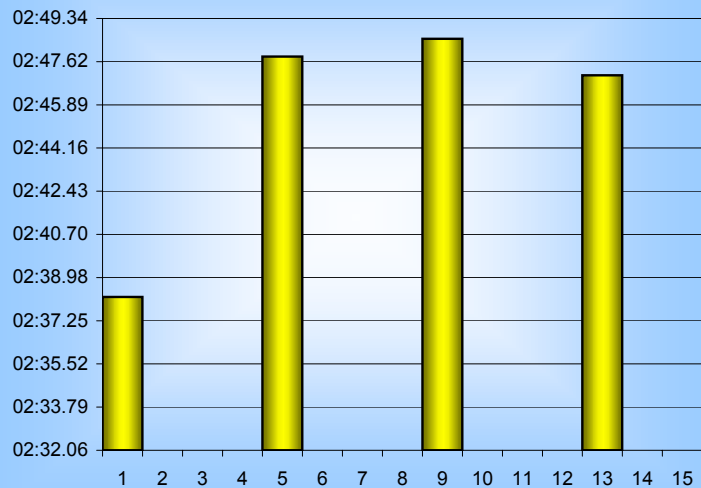

Gary Hurr

800m Splits

7th September 2007

Inverclyde Masters

| Distance (m) | Elapsed Time | 50 splits | 100 splits | 200 splits | 400 splits | 800 splits |
|-----------------|--------------|-----------------|-----------------|-----------------|-----------------|-----------------|
| 50 | 00:36.17 | 00:36.17 | | | | |
| 100 | 01:15.64 | 00:39.47 | 01:15.64 | | | |
| 150 | 01:56.52 | 00:40.88 | 01:22.56 | 02:38.20 | | |
| 200 | 02:38.20 | 00:41.68 | 01:23.85 | | 05:26.02 | |
| 250 | 03:20.20 | 00:42.00 | 01:23.97 | 02:47.82 | | |
| 300 | 04:02.05 | 00:41.85 | 01:23.62 | | | |
| 350 | 04:43.70 | 00:41.65 | 01:23.62 | 02:48.53 | | |
| 400 | 05:26.02 | 00:42.32 | 01:24.91 | | | 11:01.62 |
| 450 | 06:07.33 | 00:41.31 | 01:24.31 | | | |
| 500 | 06:49.64 | 00:42.31 | 01:22.76 | 02:47.07 | | |
| 550 | 07:32.20 | 00:42.56 | | | | |
| 600 | 08:14.55 | 00:42.35 | | | 05:35.60 | |
| 650 | 08:56.64 | 00:42.09 | | | | |
| 700 | 09:38.86 | 00:42.22 | | | | |
| 750 | 10:20.67 | 00:41.81 | | | | |
| 800 | 11:01.62 | 00:40.95 | | | | |
| Averages | | 00:41.35 | 01:22.70 | 02:45.40 | 05:30.81 | 11:01.62 |

50m splits

100m splits

200m splits

400m splits