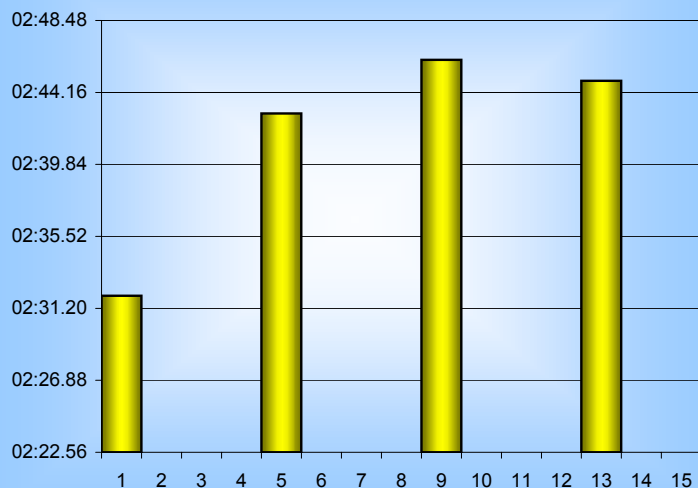

Callum Johnston

800m Splits

7th September 2007

Inverclyde Masters

Distance (m)	Elapsed Time	50 splits	100 splits	200 splits	400 splits	800 splits
50	00:34.18	00:34.18				
100	01:12.43	00:38.25	01:12.43			
150	01:52.08	00:39.65	01:19.53	02:31.96		
200	02:31.96	00:39.88	01:21.19		05:14.86	
250	03:12.04	00:40.08	01:21.71	02:42.90		
300	03:53.15	00:41.11	01:22.70			
350	04:33.71	00:40.56	01:23.42	02:46.12		
400	05:14.86	00:41.15	01:23.63		05:30.98	
450	05:56.10	00:41.24	01:21.23	02:44.86		10:45.84
500	06:37.56	00:41.46				
550	07:19.23	00:41.67				
600	08:00.98	00:41.75				
650	08:42.64	00:41.66				
700	09:24.61	00:41.97				
750	10:06.32	00:41.71				
800	10:45.84	00:39.52				
Averages		00:40.36	01:20.73	02:41.46	05:22.92	10:45.84

50m splits

100m splits

200m splits

400m splits