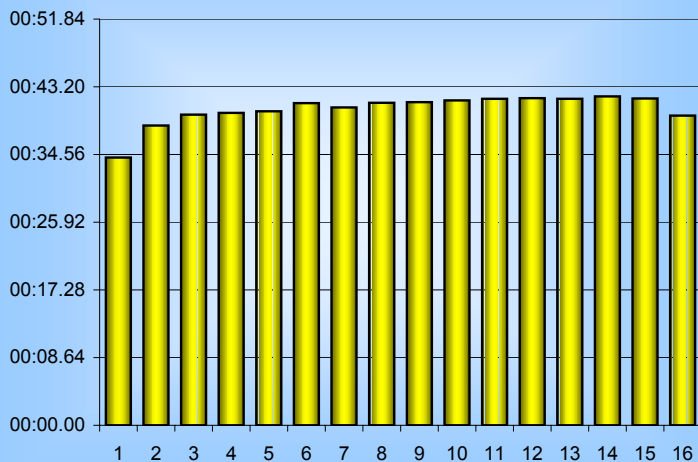

Callum Johnston

800m Splits

7th September 2007

Inverclyde Masters

Distance (m)	Elapsed Time	50 splits	100 splits	200 splits	400 splits	800 splits
50	00:34.18	00:34.18				
100	01:12.43	00:38.25	01:12.43			
150	01:52.08	00:39.65	01:19.53	02:31.96		
200	02:31.96	00:39.88	01:21.19		05:14.86	
250	03:12.04	00:40.08	01:21.71	02:42.90		
300	03:53.15	00:41.11	01:22.70			
350	04:33.71	00:40.56	01:23.42	02:46.12		
400	05:14.86	00:41.15	01:23.63		05:30.98	
450	05:56.10	00:41.24	01:21.23	02:44.86		10:45.84
500	06:37.56	00:41.46				
550	07:19.23	00:41.67				
600	08:00.98	00:41.75				
650	08:42.64	00:41.66				
700	09:24.61	00:41.97				
750	10:06.32	00:41.71				
800	10:45.84	00:39.52				
Averages		00:40.36	01:20.73	02:41.46	05:22.92	10:45.84

50m splits

100m splits

200m splits

400m splits