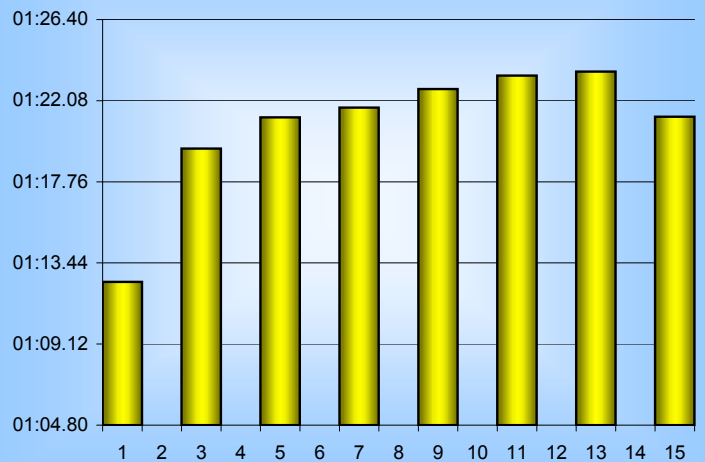

Callum Johnston

800m Splits

7th September 2007

Inverclyde Masters

Distance (m)	Elapsed Time	50 splits	100 splits	200 splits	400 splits	800 splits
50	00:34.18	00:34.18				
100	01:12.43	00:38.25	01:12.43			
150	01:52.08	00:39.65	01:19.53	02:31.96		
200	02:31.96	00:39.88	01:21.19		05:14.86	
250	03:12.04	00:40.08	01:21.71	02:42.90		
300	03:53.15	00:41.11	01:22.70			
350	04:33.71	00:40.56	01:23.42	02:46.12		
400	05:14.86	00:41.15	01:23.63		05:30.98	
450	05:56.10	00:41.24	01:21.23	02:44.86		10:45.84
500	06:37.56	00:41.46				
550	07:19.23	00:41.67				
600	08:00.98	00:41.75				
650	08:42.64	00:41.66				
700	09:24.61	00:41.97				
750	10:06.32	00:41.71				
800	10:45.84	00:39.52				
Averages		00:40.36	01:20.73	02:41.46	05:22.92	10:45.84

50m splits

100m splits

200m splits

400m splits