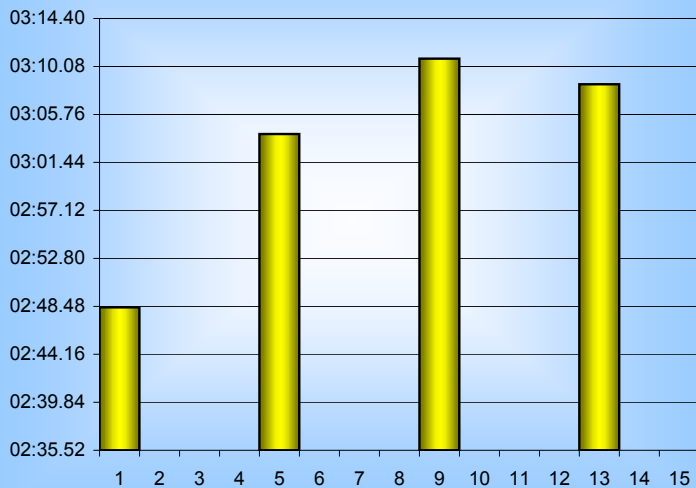

Andrew Broatch

800m Splits

7th September 2007

Inverclyde Masters

Distance (m)	Elapsed Time	50 splits	100 splits	200 splits	400 splits	800 splits
50	00:37.38	00:37.38				
100	01:19.67	00:42.29	01:19.67			
150	02:03.42	00:43.75	01:28.72	02:48.39		
200	02:48.39	00:44.97	01:30.72		05:52.39	
250	03:33.42	00:45.03	01:33.28	03:04.00		
300	04:19.11	00:46.59	01:35.44			
350	05:05.64	00:46.75	01:35.44	03:10.78		
400	05:52.39	00:48.63	01:35.22		06:19.26	12:11.65
450	06:41.02	00:46.81	01:33.26	03:08.48		
500	07:27.83	00:47.15				
550	08:14.98	00:48.19				
600	09:03.17	00:47.66				
650	09:50.83	00:47.56				
700	10:38.39	00:48.88				
750	11:27.27	00:44.38				
800	12:11.65					
Averages		00:45.73	01:31.46	03:02.91	06:05.82	12:11.65

50m splits

100m splits

200m splits

400m splits