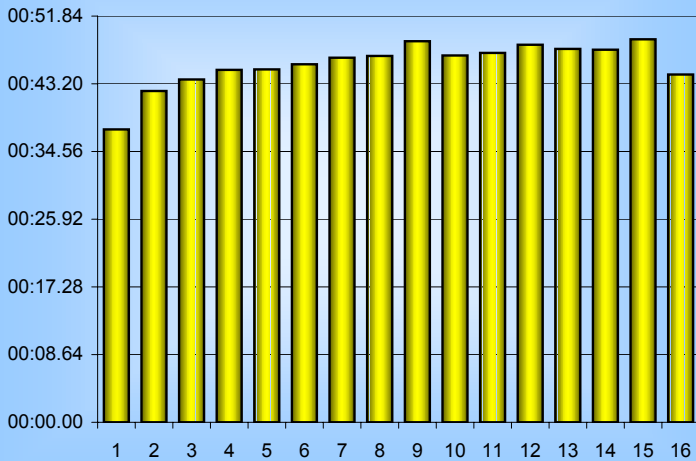

Andrew Broatch

800m Splits

7th September 2007

Inverclyde Masters

Distance (m)	Elapsed Time	50 splits	100 splits	200 splits	400 splits	800 splits
50	00:37.38	00:37.38				
100	01:19.67	00:42.29	01:19.67			
150	02:03.42	00:43.75	01:28.72	02:48.39		
200	02:48.39	00:44.97	01:30.72		05:52.39	
250	03:33.42	00:45.03	01:33.28	03:04.00		
300	04:19.11	00:46.59	01:35.44			
350	05:05.64	00:46.75	01:35.44	03:10.78		
400	05:52.39	00:48.63	01:35.22		06:19.26	12:11.65
450	06:41.02	00:46.81	01:33.26	03:08.48		
500	07:27.83	00:47.15				
550	08:14.98	00:48.19				
600	09:03.17	00:47.66				
650	09:50.83	00:47.56				
700	10:38.39	00:48.88				
750	11:27.27	00:44.38				
800	12:11.65					
Averages		00:45.73	01:31.46	03:02.91	06:05.82	12:11.65

50m splits

100m splits

200m splits

400m splits