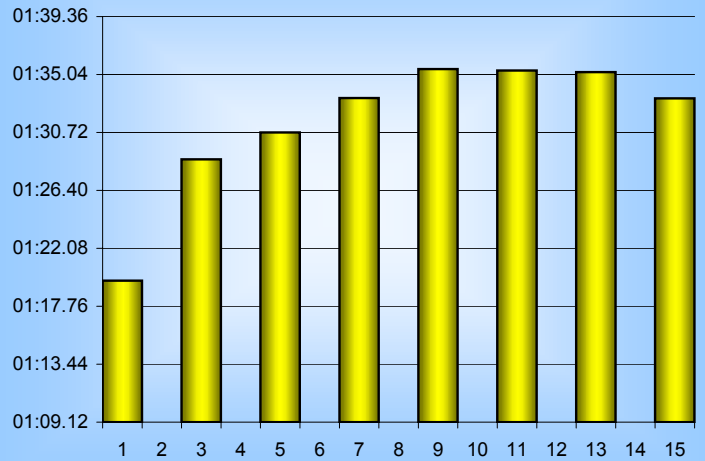

Andrew Broatch

800m Splits

7th September 2007

Inverclyde Masters

Distance (m)	Elapsed Time	50 splits	100 splits	200 splits	400 splits	800 splits
50	00:37.38	00:37.38				
100	01:19.67	00:42.29	01:19.67			
150	02:03.42	00:43.75	01:28.72	02:48.39		
200	02:48.39	00:44.97	01:30.72		05:52.39	
250	03:33.42	00:45.03	01:33.28	03:04.00		
300	04:19.11	00:46.59	01:35.44			
350	05:05.64	00:46.75	01:35.44	03:10.78		
400	05:52.39	00:48.63	01:35.22		06:19.26	12:11.65
450	06:41.02	00:46.81	01:33.26	03:08.48		
500	07:27.83	00:47.15				
550	08:14.98	00:48.19				
600	09:03.17	00:47.66				
650	09:50.83	00:47.56				
700	10:38.39	00:48.88				
750	11:27.27	00:44.38				
800	12:11.65					
Averages		00:45.73	01:31.46	03:02.91	06:05.82	12:11.65

50m splits

100m splits

200m splits

400m splits