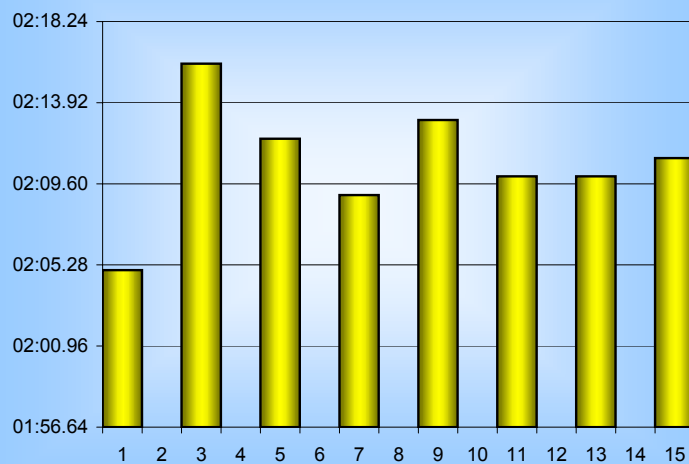

Irene Allan

800m Splits

8th September 2006

Inverclyde Masters

Distance (m)	Elapsed Time	50 splits	100 splits	200 splits	400 splits	800 splits
50	00:59.00	00:59.00				
100	02:05.00	01:06.00	02:05.00			
150	03:14.00	01:09.00		04:21.00		
200	04:21.00	01:07.00	02:16.00			
250	05:27.00	01:06.00		04:21.00	08:42.00	
300	06:33.00	01:06.00	02:12.00			
350	07:38.00	01:05.00		04:21.00		
400	08:42.00	01:04.00	02:09.00			
450	09:49.00	01:07.00		04:23.00		
500	10:55.00	01:06.00	02:13.00			17:25.97
550	12:00.00	01:05.00		04:23.00		
600	13:05.00	01:05.00	02:10.00			
650	14:11.00	01:06.00		04:20.97	08:43.97	
700	15:15.00	01:04.00	02:10.00			
750	16:24.00	01:09.00		04:20.97		
800	17:25.97	01:01.97	02:10.97			
Averages		01:05.37	02:10.75	04:21.49	08:42.99	17:25.97

50m splits

100m splits

200m splits

400m splits