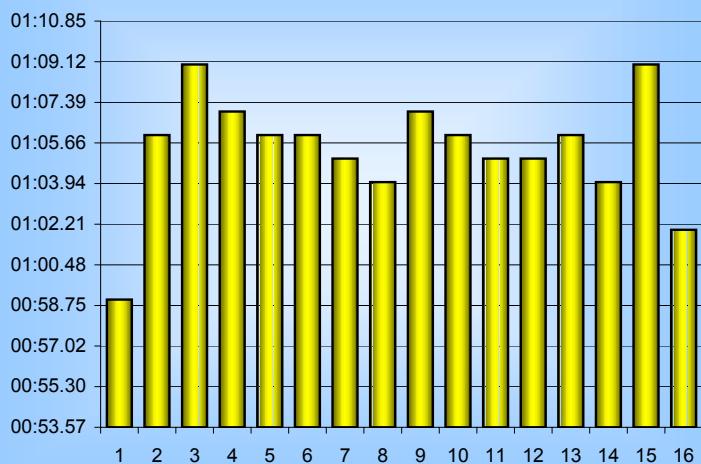

Irene Allan

800m Splits

8th September 2006

Inverclyde Masters

Distance (m)	Elapsed Time	50 splits	100 splits	200 splits	400 splits	800 splits
50	00:59.00	00:59.00				
100	02:05.00	01:06.00	02:05.00			
150	03:14.00	01:09.00		04:21.00		
200	04:21.00	01:07.00	02:16.00			
250	05:27.00	01:06.00		04:21.00	08:42.00	
300	06:33.00	01:06.00	02:12.00			
350	07:38.00	01:05.00		04:21.00		
400	08:42.00	01:04.00	02:09.00			
450	09:49.00	01:07.00		04:23.00		
500	10:55.00	01:06.00	02:13.00			17:25.97
550	12:00.00	01:05.00		04:23.00		
600	13:05.00	01:05.00	02:10.00			
650	14:11.00	01:06.00		04:20.97	08:43.97	
700	15:15.00	01:04.00	02:10.00			
750	16:24.00	01:09.00		04:20.97		
800	17:25.97	01:01.97	02:10.97			
Averages		01:05.37	02:10.75	04:21.49	08:42.99	17:25.97

50m splits

100m splits

200m splits

400m splits