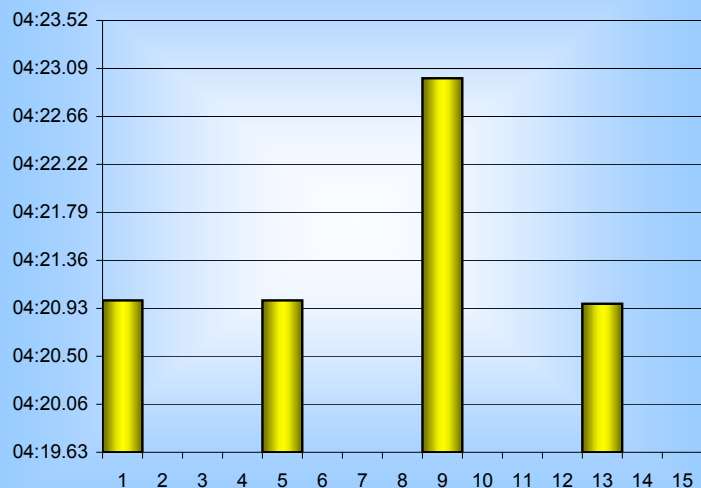

Irene Allan

800m Splits

8th September 2006

Inverclyde Masters

Distance (m)	Elapsed Time	50 splits	100 splits	200 splits	400 splits	800 splits
50	00:59.00	00:59.00				
100	02:05.00	01:06.00	02:05.00			
150	03:14.00	01:09.00		04:21.00		
200	04:21.00	01:07.00	02:16.00			
250	05:27.00	01:06.00		04:21.00	08:42.00	
300	06:33.00	01:06.00	02:12.00			
350	07:38.00	01:05.00		04:21.00		
400	08:42.00	01:04.00	02:09.00			
450	09:49.00	01:07.00		04:23.00		
500	10:55.00	01:06.00	02:13.00			17:25.97
550	12:00.00	01:05.00		04:23.00		
600	13:05.00	01:05.00	02:10.00			
650	14:11.00	01:06.00		04:20.97	08:43.97	
700	15:15.00	01:04.00	02:10.00			
750	16:24.00	01:09.00		04:20.97		
800	17:25.97	01:01.97	02:10.97			
Averages		01:05.37	02:10.75	04:21.49	08:42.99	17:25.97

50m splits

100m splits

200m splits

400m splits