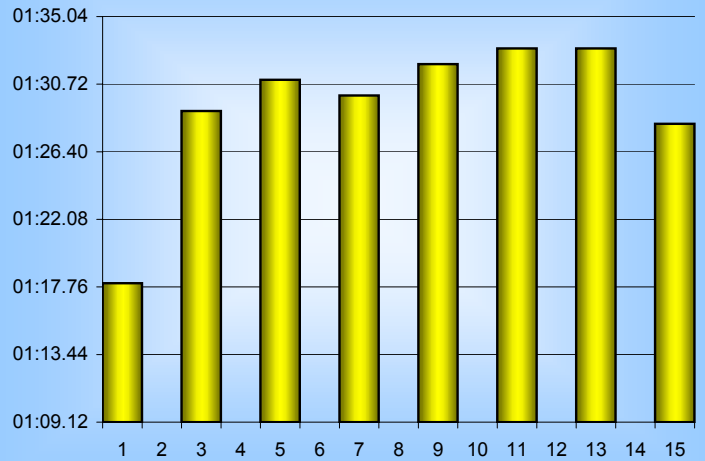

Andrew Broatch

800m Splits

8th September 2006

Inverclyde Masters

Distance (m)	Elapsed Time	50 splits	100 splits	200 splits	400 splits	800 splits
50	00:37.00	00:37.00				
100	01:18.00	00:41.00	01:18.00			
150	02:02.00	00:44.00	01:29.00	02:47.00		
200	02:47.00	00:45.00	01:31.00		05:48.00	
250	03:32.00	00:45.00	01:30.00	03:01.00		
300	04:18.00	00:46.00	01:32.00			
350	05:03.00	00:45.00	01:33.00	03:05.00		
400	05:48.00	00:46.00	01:33.00		06:06.19	11:54.19
450	06:34.00	00:46.00	01:28.19	03:01.19		
500	07:20.00	00:47.00				
550	08:06.00	00:46.00				
600	08:53.00	00:46.00				
650	09:39.00	00:47.00				
700	10:26.00	00:44.00				
750	11:10.00	00:44.19				
800	11:54.19					
Averages		00:44.64	01:29.27	02:58.55	05:57.10	11:54.19

50m splits

100m splits

200m splits

400m splits