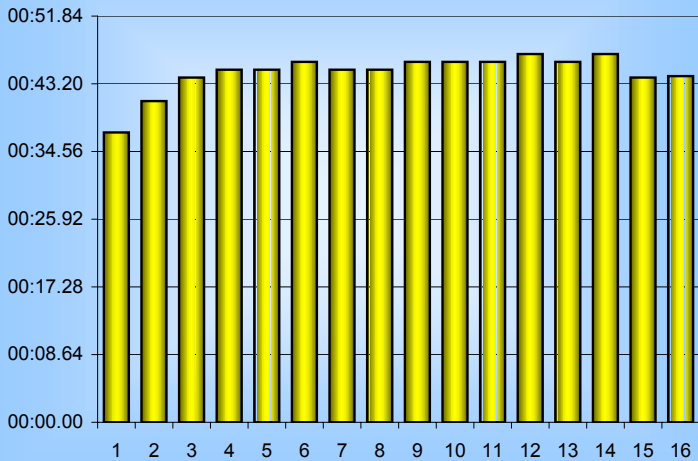

Andrew Broatch

800m Splits

8th September 2006

Inverclyde Masters

Distance (m)	Elapsed Time	50 splits	100 splits	200 splits	400 splits	800 splits
50	00:37.00	00:37.00				
100	01:18.00	00:41.00	01:18.00			
150	02:02.00	00:44.00	01:29.00	02:47.00		
200	02:47.00	00:45.00	01:31.00		05:48.00	
250	03:32.00	00:45.00	01:30.00	03:01.00		
300	04:18.00	00:46.00	01:32.00			
350	05:03.00	00:45.00	01:33.00	03:05.00		
400	05:48.00	00:46.00	01:33.00		06:06.19	11:54.19
450	06:34.00	00:46.00	01:28.19	03:01.19		
500	07:20.00	00:47.00				
550	08:06.00	00:46.00				
600	08:53.00	00:46.00				
650	09:39.00	00:47.00				
700	10:26.00	00:44.00				
750	11:10.00	00:44.19				
800	11:54.19					
Averages		00:44.64	01:29.27	02:58.55	05:57.10	11:54.19

50m splits

100m splits

200m splits

400m splits