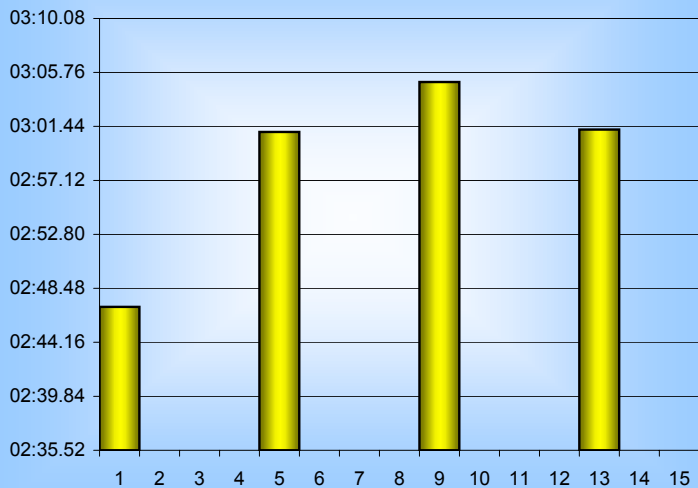

Andrew Broatch

800m Splits

8th September 2006

Inverclyde Masters

Distance (m)	Elapsed Time	50 splits	100 splits	200 splits	400 splits	800 splits
50	00:37.00	00:37.00				
100	01:18.00	00:41.00	01:18.00			
150	02:02.00	00:44.00	01:29.00	02:47.00		
200	02:47.00	00:45.00	01:31.00		05:48.00	
250	03:32.00	00:45.00	01:30.00	03:01.00		
300	04:18.00	00:46.00	01:32.00			
350	05:03.00	00:45.00	01:33.00	03:05.00		
400	05:48.00	00:46.00	01:33.00		06:06.19	11:54.19
450	06:34.00	00:46.00	01:28.19	03:01.19		
500	07:20.00	00:47.00				
550	08:06.00	00:46.00				
600	08:53.00	00:46.00				
650	09:39.00	00:47.00				
700	10:26.00	00:44.00				
750	11:10.00	00:44.19				
800	11:54.19					
Averages		00:44.64	01:29.27	02:58.55	05:57.10	11:54.19

50m splits

100m splits

200m splits

400m splits