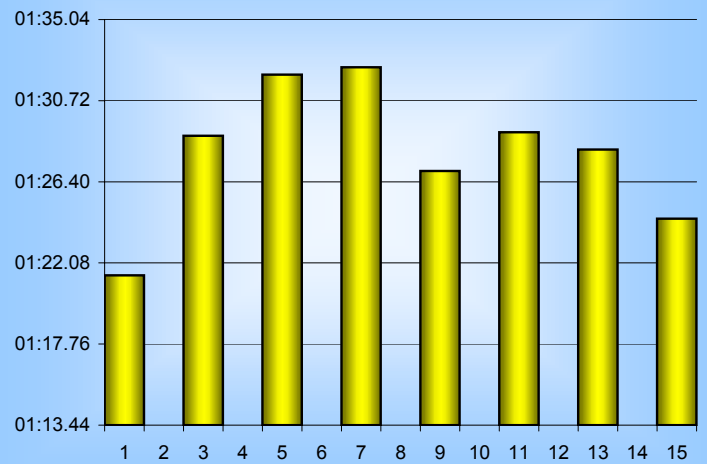

Gordon Wallace

800m Splits

9th September 2005

Inverclyde Masters

| Distance (m) | Elapsed Time | 50 splits | 100 splits | 200 splits | 400 splits | 800 splits |
|-----------------|--------------|-----------------|-----------------|-----------------|-----------------|-----------------|
| 50 | 00:38.48 | 00:38.48 | | | | |
| 100 | 01:21.42 | 00:42.94 | 01:21.42 | | | |
| 150 | 02:05.07 | 00:43.65 | 01:28.85 | 02:50.27 | | |
| 200 | 02:50.27 | 00:45.20 | 01:32.11 | | 05:54.88 | |
| 250 | 03:36.33 | 00:46.06 | 01:32.11 | | | |
| 300 | 04:22.38 | 00:46.05 | 01:32.50 | 03:04.61 | | |
| 350 | 05:08.66 | 00:46.28 | 01:32.50 | | | |
| 400 | 05:54.88 | 00:46.22 | 01:26.98 | | | 11:43.46 |
| 450 | 06:38.71 | 00:43.83 | 01:26.98 | | | |
| 500 | 07:21.86 | 00:43.15 | 01:29.04 | 02:56.02 | | |
| 550 | 08:07.30 | 00:45.44 | 01:28.12 | | 05:48.58 | |
| 600 | 08:50.90 | 00:43.60 | 01:28.12 | | | |
| 650 | 09:34.40 | 00:43.50 | 01:24.44 | 02:52.56 | | |
| 700 | 10:19.02 | 00:44.62 | | | | |
| 750 | 11:01.34 | 00:42.32 | | | | |
| 800 | 11:43.46 | 00:42.12 | | | | |
| Averages | | 00:43.97 | 01:27.93 | 02:55.86 | 05:51.73 | 11:43.46 |

50m splits

100m splits

200m splits

400m splits