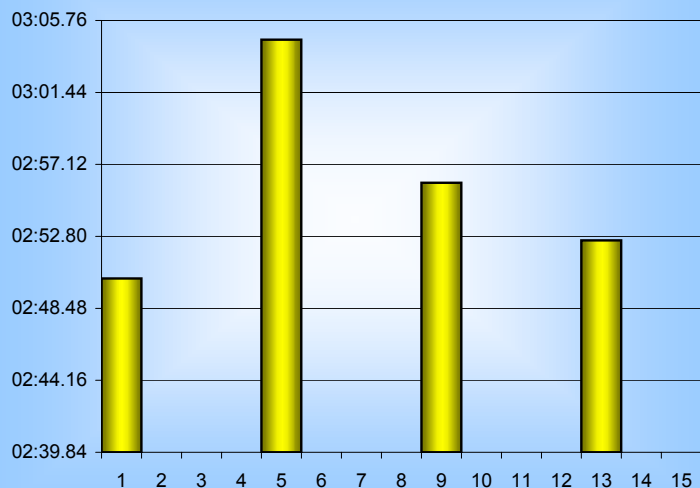

Gordon Wallace

800m Splits

9th September 2005

Inverclyde Masters

| Distance (m) | Elapsed Time | 50 splits | 100 splits | 200 splits | 400 splits | 800 splits |
|-----------------|--------------|-----------------|-----------------|-----------------|-----------------|-----------------|
| 50 | 00:38.48 | 00:38.48 | | | | |
| 100 | 01:21.42 | 00:42.94 | 01:21.42 | | | |
| 150 | 02:05.07 | 00:43.65 | 01:28.85 | 02:50.27 | | |
| 200 | 02:50.27 | 00:45.20 | 01:32.11 | | 05:54.88 | |
| 250 | 03:36.33 | 00:46.06 | 01:32.11 | | | |
| 300 | 04:22.38 | 00:46.05 | 01:32.50 | 03:04.61 | | |
| 350 | 05:08.66 | 00:46.28 | 01:32.50 | | | |
| 400 | 05:54.88 | 00:46.22 | 01:26.98 | | | 11:43.46 |
| 450 | 06:38.71 | 00:43.83 | 01:26.98 | | | |
| 500 | 07:21.86 | 00:43.15 | 01:29.04 | 02:56.02 | | |
| 550 | 08:07.30 | 00:45.44 | 01:28.12 | | 05:48.58 | |
| 600 | 08:50.90 | 00:43.60 | 01:28.12 | | | |
| 650 | 09:34.40 | 00:43.50 | 01:24.44 | 02:52.56 | | |
| 700 | 10:19.02 | 00:44.62 | | | | |
| 750 | 11:01.34 | 00:42.32 | | | | |
| 800 | 11:43.46 | 00:42.12 | | | | |
| Averages | | 00:43.97 | 01:27.93 | 02:55.86 | 05:51.73 | 11:43.46 |

50m splits

100m splits

200m splits

400m splits