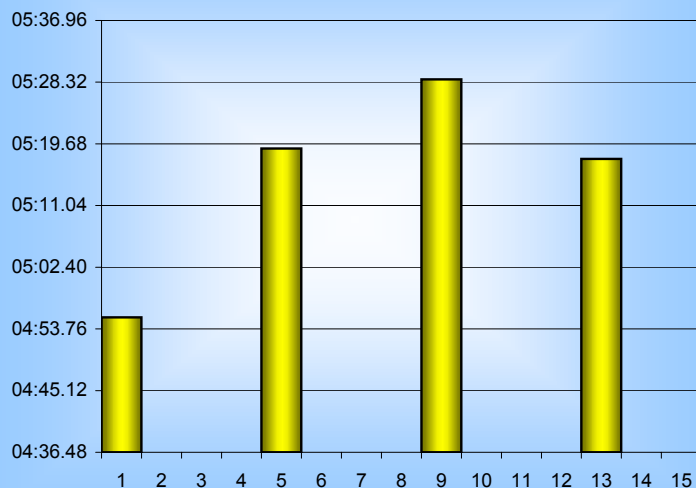

Archie Adams

800m Splits

9th September 2005

Inverclyde Masters

Distance (m)	Elapsed Time	50 splits	100 splits	200 splits	400 splits	800 splits
50	01:02.58	01:02.58				
100	02:18.00	01:15.42	02:18.00			
150	03:36.45	01:18.45	02:37.38	04:55.38		
200	04:55.38	01:18.93	02:39.79		10:14.40	
250	06:14.86	01:19.48	02:39.23	05:19.02		
300	07:35.17	01:20.31	02:43.62			
350	08:56.70	01:21.53	02:45.10	05:28.72		
400	10:14.40	01:17.70	02:43.34		10:46.30	
450	11:35.30	01:20.90	02:34.24	05:17.58		
500	12:58.02	01:22.72				
550	14:19.27	01:21.25				
600	15:43.12	01:23.85				
650	17:05.00	01:21.88				
700	18:26.46	01:21.46				
750	19:48.70	01:22.24				
800	21:00.70	01:12.00				
Averages		01:18.79	02:37.59	05:15.17	10:30.35	21:00.70

50m splits

100m splits

200m splits

400m splits