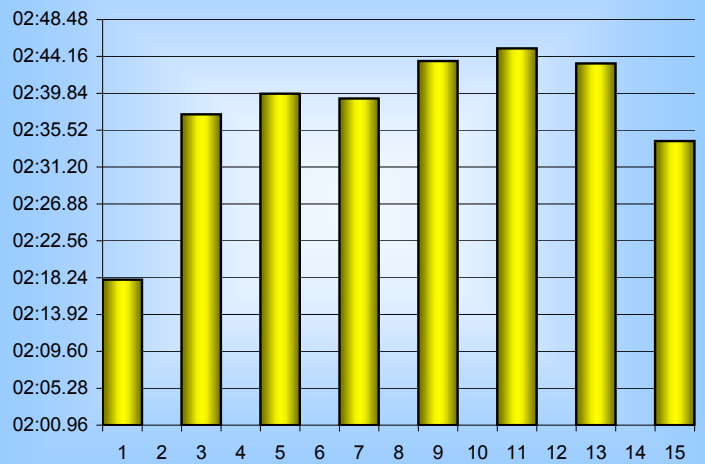

Archie Adams

800m Splits

9th September 2005

Inverclyde Masters

Distance (m)	Elapsed Time	50 splits	100 splits	200 splits	400 splits	800 splits
50	01:02.58	01:02.58				
100	02:18.00	01:15.42	02:18.00			
150	03:36.45	01:18.45	02:37.38	04:55.38		
200	04:55.38	01:18.93	02:39.79		10:14.40	
250	06:14.86	01:19.48	02:39.23	05:19.02		
300	07:35.17	01:20.31	02:43.62			
350	08:56.70	01:21.53	02:45.10	05:28.72		
400	10:14.40	01:17.70	02:43.34		10:46.30	
450	11:35.30	01:20.90	02:34.24	05:17.58		
500	12:58.02	01:22.72				
550	14:19.27	01:21.25				
600	15:43.12	01:23.85				
650	17:05.00	01:21.88				
700	18:26.46	01:21.46				
750	19:48.70	01:22.24				
800	21:00.70	01:12.00				
Averages		01:18.79	02:37.59	05:15.17	10:30.35	21:00.70

50m splits

100m splits

200m splits

400m splits