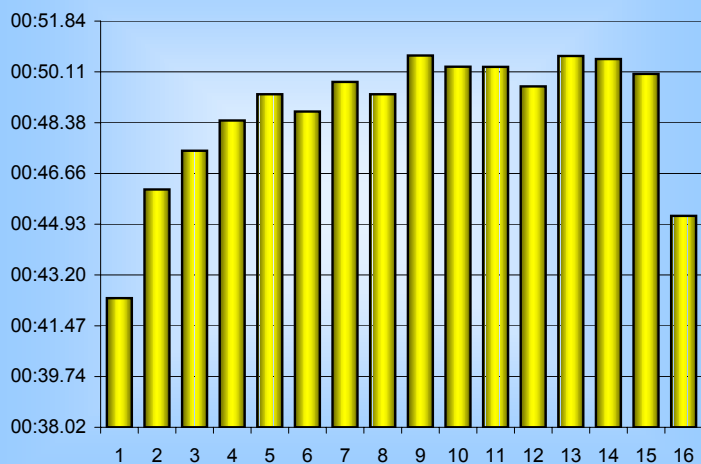

## 800m Splits

9th September 2005

Inverclyde Masters

Distance (m)	Elapsed Time	50 splits	100 splits	200 splits	400 splits	800 splits
50	00:42.41	00:42.41				
100	01:28.52	00:46.11	01:28.52			
150	02:15.95	00:47.43	01:35.89	03:04.41		
200	03:04.41	00:48.46	01:38.11		06:21.64	
250	03:53.76	00:49.35	01:39.12	03:17.23		
300	04:42.52	00:48.76	01:40.96			
350	05:32.29	00:49.77	01:39.90	03:20.86		
400	06:21.64	00:49.35	01:41.20		06:37.31	
450	07:12.31	00:50.67	01:35.25	03:16.45		
500	08:02.60	00:50.29				12:58.95
550	08:52.88	00:50.28				
600	09:42.50	00:49.62				
650	10:33.15	00:50.65				
700	11:23.70	00:50.55				
750	12:13.74	00:50.04				
800	12:58.95	00:45.21				
<b>Averages</b>		<b>00:48.68</b>	<b>01:37.37</b>	<b>03:14.74</b>	<b>06:29.48</b>	<b>12:58.95</b>

50m splits

100m splits

200m splits

400m splits