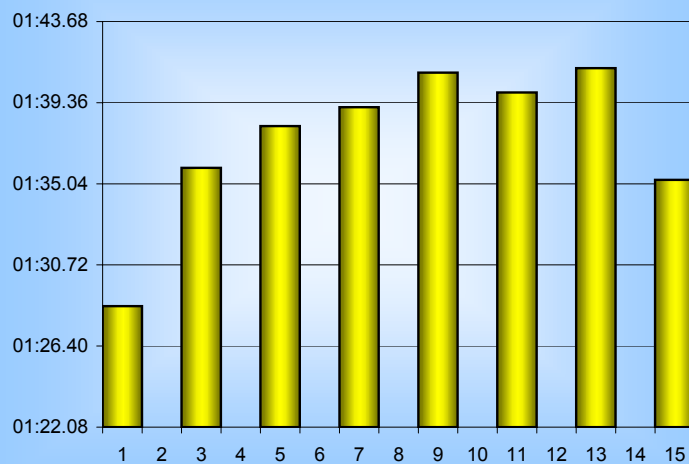

## 800m Splits

9th September 2005

Inverclyde Masters

Distance (m)	Elapsed Time	50 splits	100 splits	200 splits	400 splits	800 splits
50	00:42.41	00:42.41				
100	01:28.52	00:46.11	01:28.52			
150	02:15.95	00:47.43	01:35.89	03:04.41		
200	03:04.41	00:48.46	01:38.11		06:21.64	
250	03:53.76	00:49.35	01:39.12	03:17.23		
300	04:42.52	00:48.76	01:40.96			
350	05:32.29	00:49.77	01:39.90	03:20.86		
400	06:21.64	00:49.35	01:41.20		06:37.31	
450	07:12.31	00:50.67	01:35.25	03:16.45		
500	08:02.60	00:50.29				12:58.95
550	08:52.88	00:50.28				
600	09:42.50	00:49.62				
650	10:33.15	00:50.65				
700	11:23.70	00:50.55				
750	12:13.74	00:50.04				
800	12:58.95	00:45.21				
<b>Averages</b>		<b>00:48.68</b>	<b>01:37.37</b>	<b>03:14.74</b>	<b>06:29.48</b>	<b>12:58.95</b>

50m splits

100m splits

200m splits

400m splits