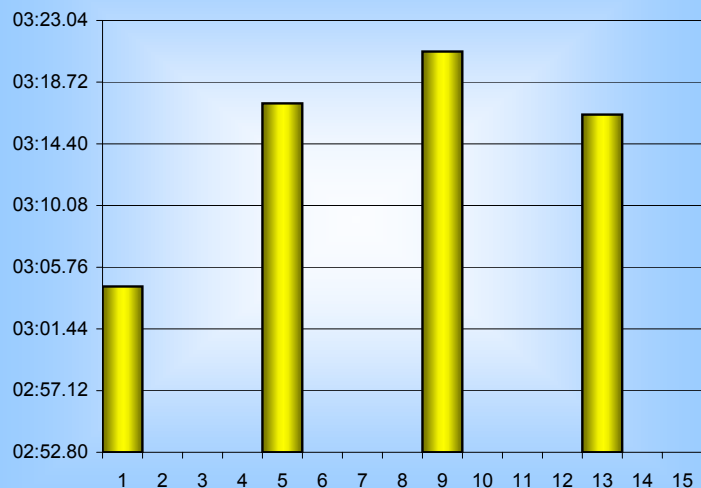

## 800m Splits

9th September 2005

Inverclyde Masters

Distance (m)	Elapsed Time	50 splits	100 splits	200 splits	400 splits	800 splits
50	00:42.41	00:42.41				
100	01:28.52	00:46.11	01:28.52			
150	02:15.95	00:47.43	01:35.89	03:04.41		
200	03:04.41	00:48.46	01:38.11		06:21.64	
250	03:53.76	00:49.35	01:39.12	03:17.23		
300	04:42.52	00:48.76	01:40.96			
350	05:32.29	00:49.77	01:39.90	03:20.86		
400	06:21.64	00:49.35	01:41.20		06:37.31	
450	07:12.31	00:50.67	01:35.25	03:16.45		
500	08:02.60	00:50.29				12:58.95
550	08:52.88	00:50.28				
600	09:42.50	00:49.62				
650	10:33.15	00:50.65				
700	11:23.70	00:50.55				
750	12:13.74	00:50.04				
800	12:58.95	00:45.21				
<b>Averages</b>		<b>00:48.68</b>	<b>01:37.37</b>	<b>03:14.74</b>	<b>06:29.48</b>	<b>12:58.95</b>

50m splits

100m splits

200m splits

400m splits