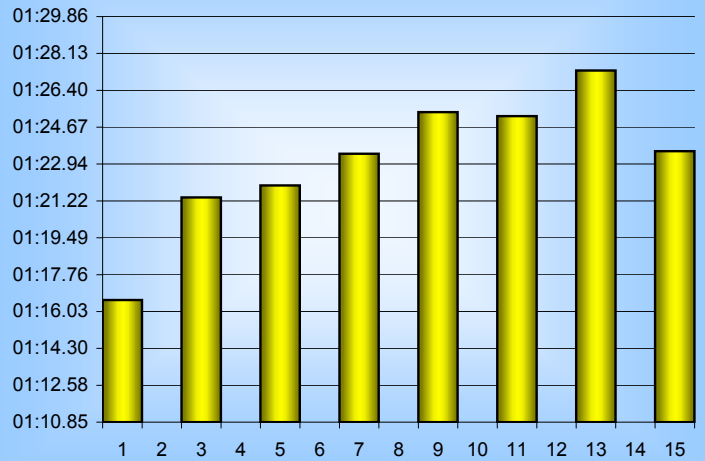

Adrian Tester

800m Splits

9th September 2005

Inverclyde Masters

Distance (m)	Elapsed Time	50 splits	100 splits	200 splits	400 splits	800 splits
50	00:37.70	00:37.70				
100	01:16.57	00:38.87	01:16.57			
150	01:57.13	00:40.56	01:21.38	02:37.95		
200	02:37.95	00:40.82	01:21.94		05:23.32	
250	03:18.51	00:40.56	01:23.43	02:45.37		
300	03:59.89	00:41.38	01:25.38			11:04.77
350	04:41.09	00:41.20	01:25.19	02:50.57		
400	05:23.32	00:42.23	01:27.33		05:41.45	
450	06:05.39	00:42.07	01:23.55	02:50.88		
500	06:48.70	00:43.31				
550	07:30.80	00:42.10				
600	08:13.89	00:43.09				
650	08:56.95	00:43.06				
700	09:41.22	00:44.27				
750	10:24.16	00:42.94				
800	11:04.77	00:40.61				
Averages		00:41.55	01:23.10	02:46.19	05:32.38	11:04.77

50m splits

100m splits

200m splits

400m splits