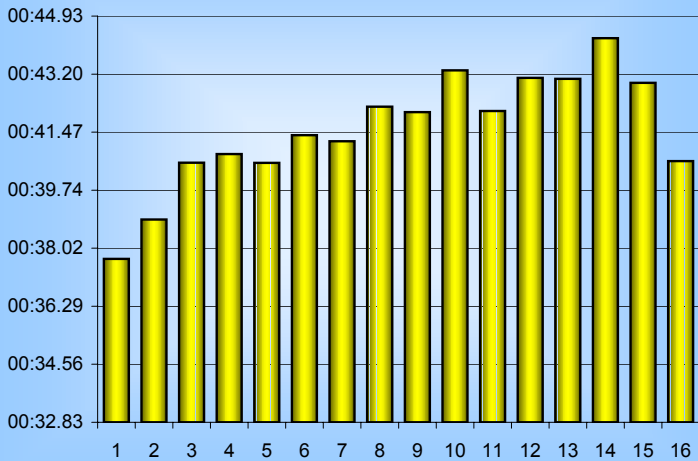

Adrian Tester

800m Splits

9th September 2005

Inverclyde Masters

Distance (m)	Elapsed Time	50 splits	100 splits	200 splits	400 splits	800 splits
50	00:37.70	00:37.70				
100	01:16.57	00:38.87	01:16.57			
150	01:57.13	00:40.56	01:21.38	02:37.95		
200	02:37.95	00:40.82	01:21.94		05:23.32	
250	03:18.51	00:40.56	01:23.43	02:45.37		
300	03:59.89	00:41.38	01:25.38			11:04.77
350	04:41.09	00:41.20	01:25.19	02:50.57		
400	05:23.32	00:42.23	01:27.33		05:41.45	
450	06:05.39	00:42.07	01:23.55	02:50.88		
500	06:48.70	00:43.31				
550	07:30.80	00:42.10				
600	08:13.89	00:43.09				
650	08:56.95	00:43.06				
700	09:41.22	00:44.27				
750	10:24.16	00:42.94				
800	11:04.77	00:40.61				
Averages		00:41.55	01:23.10	02:46.19	05:32.38	11:04.77

50m splits

100m splits

200m splits

400m splits