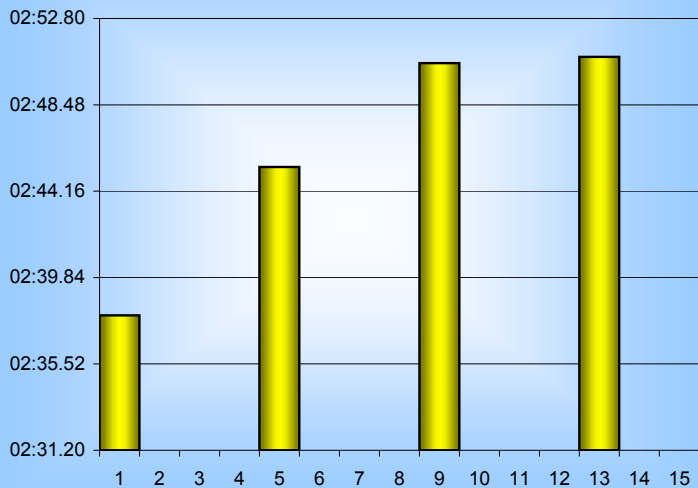

Adrian Tester

800m Splits

9th September 2005

Inverclyde Masters

Distance (m)	Elapsed Time	50 splits	100 splits	200 splits	400 splits	800 splits
50	00:37.70	00:37.70				
100	01:16.57	00:38.87	01:16.57			
150	01:57.13	00:40.56	01:21.38	02:37.95		
200	02:37.95	00:40.82	01:21.94		05:23.32	
250	03:18.51	00:40.56	01:23.43	02:45.37		
300	03:59.89	00:41.38	01:25.38			11:04.77
350	04:41.09	00:41.20	01:25.19	02:50.57		
400	05:23.32	00:42.23	01:27.33		05:41.45	
450	06:05.39	00:42.07	01:23.55	02:50.88		
500	06:48.70	00:43.31				
550	07:30.80	00:42.10				
600	08:13.89	00:43.09				
650	08:56.95	00:43.06				
700	09:41.22	00:44.27				
750	10:24.16	00:42.94				
800	11:04.77	00:40.61				
Averages		00:41.55	01:23.10	02:46.19	05:32.38	11:04.77

50m splits

100m splits

200m splits

400m splits