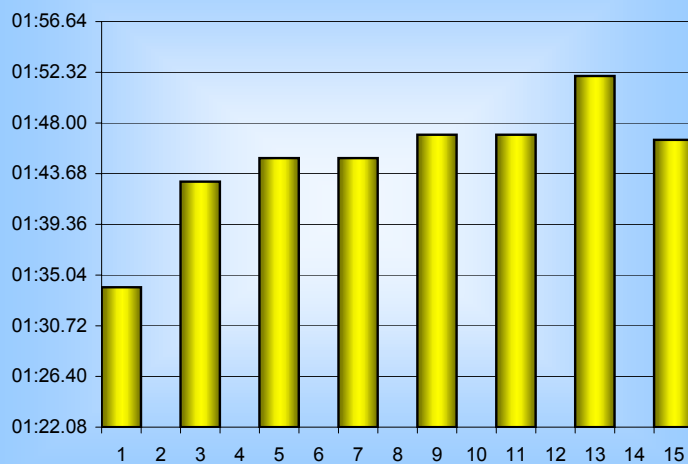

## 800m Splits

10th September 2004

Inverclyde Masters

Distance (m)	Elapsed Time	50 splits	100 splits	200 splits	400 splits	800 splits
50	00:43.00	00:43.00				
100	01:34.00	00:51.00	01:34.00			
150	02:25.00	00:51.00	01:43.00	03:17.00		
200	03:17.00	00:52.00	01:45.00		06:47.00	
250	04:09.00	00:52.00	01:45.00	03:30.00		
300	05:02.00	00:53.00	01:45.00			
350	05:54.00	00:52.00	01:47.00	03:34.00		
400	06:47.00	00:53.00	01:47.00			13:59.56
450	07:41.00	00:54.00	01:52.00			
500	08:34.00	00:53.00	01:46.56	03:38.56		
550	09:27.00	00:53.00				
600	10:21.00	00:54.00				
650	11:17.00	00:56.00			07:12.56	
700	12:13.00	00:56.00				
750	13:06.00	00:53.00				
800	13:59.56	00:53.56				
<b>Averages</b>		<b>00:52.47</b>	<b>01:44.94</b>	<b>03:29.89</b>	<b>06:59.78</b>	<b>13:59.56</b>

50m splits

100m splits

200m splits

400m splits