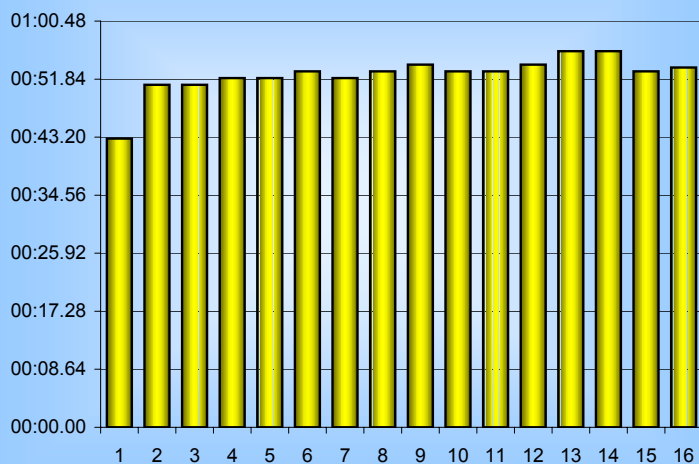

## 800m Splits

10th September 2004

Inverclyde Masters

Distance (m)	Elapsed Time	50 splits	100 splits	200 splits	400 splits	800 splits
50	00:43.00	00:43.00				
100	01:34.00	00:51.00	01:34.00			
150	02:25.00	00:51.00	01:43.00	03:17.00		
200	03:17.00	00:52.00	01:45.00		06:47.00	
250	04:09.00	00:52.00	01:45.00	03:30.00		
300	05:02.00	00:53.00	01:45.00			
350	05:54.00	00:52.00	01:47.00	03:34.00		
400	06:47.00	00:53.00	01:47.00			13:59.56
450	07:41.00	00:54.00	01:52.00			
500	08:34.00	00:53.00	01:46.56	03:38.56		
550	09:27.00	00:53.00				
600	10:21.00	00:54.00				
650	11:17.00	00:56.00			07:12.56	
700	12:13.00	00:56.00				
750	13:06.00	00:53.00				
800	13:59.56	00:53.56				
<b>Averages</b>		<b>00:52.47</b>	<b>01:44.94</b>	<b>03:29.89</b>	<b>06:59.78</b>	<b>13:59.56</b>

50m splits

100m splits

200m splits

400m splits