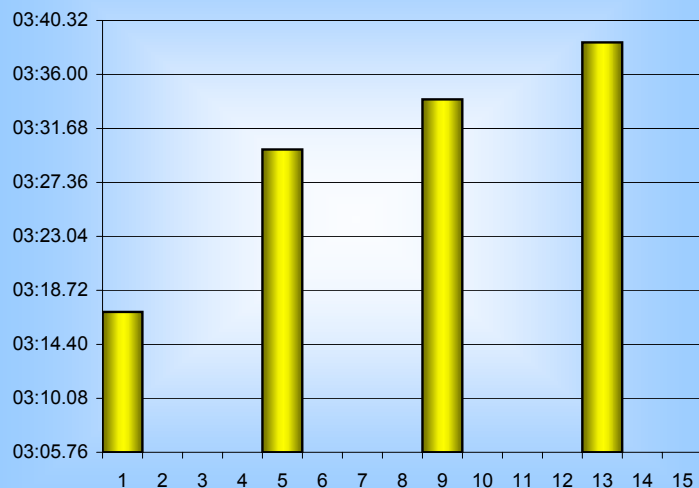

## 800m Splits

10th September 2004

Inverclyde Masters

Distance (m)	Elapsed Time	50 splits	100 splits	200 splits	400 splits	800 splits
50	00:43.00	00:43.00				
100	01:34.00	00:51.00	01:34.00			
150	02:25.00	00:51.00	01:43.00	03:17.00		
200	03:17.00	00:52.00	01:45.00		06:47.00	
250	04:09.00	00:52.00	01:45.00	03:30.00		
300	05:02.00	00:53.00	01:45.00			
350	05:54.00	00:52.00	01:47.00	03:34.00		
400	06:47.00	00:53.00	01:47.00			13:59.56
450	07:41.00	00:54.00	01:52.00			
500	08:34.00	00:53.00	01:46.56	03:38.56		
550	09:27.00	00:53.00				
600	10:21.00	00:54.00				
650	11:17.00	00:56.00			07:12.56	
700	12:13.00	00:56.00				
750	13:06.00	00:53.00				
800	13:59.56	00:53.56				
<b>Averages</b>		<b>00:52.47</b>	<b>01:44.94</b>	<b>03:29.89</b>	<b>06:59.78</b>	<b>13:59.56</b>

50m splits

100m splits

200m splits

400m splits