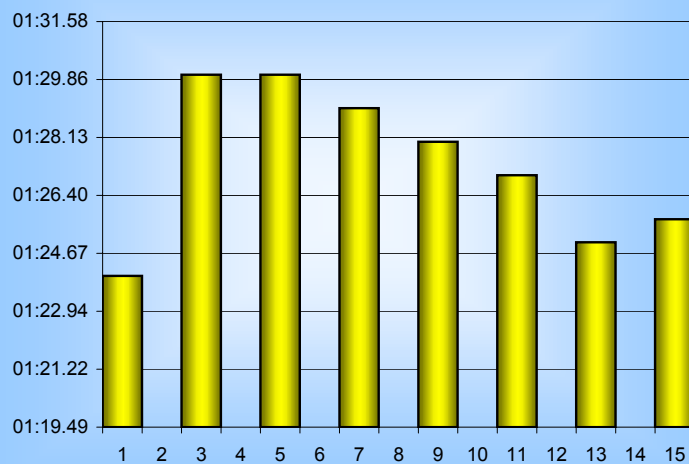

Sandy Galletly

800m Splits

10th September 2004

Inverclyde Masters

Distance (m)	Elapsed Time	50 splits	100 splits	200 splits	400 splits	800 splits
50	00:42.00	00:42.00				
100	01:24.00	00:42.00	01:24.00			
150	02:09.00	00:45.00	01:30.00	02:54.00		
200	02:54.00	00:45.00	01:30.00		05:53.00	
250	03:39.00	00:45.00	01:30.00			
300	04:24.00	00:45.00	01:29.00	02:59.00		
350	05:09.00	00:45.00	01:28.00			
400	05:53.00	00:44.00	01:28.00			11:38.69
450	06:37.00	00:44.00	01:27.00	02:55.00		
500	07:21.00	00:44.00	01:27.00			
550	08:05.00	00:43.00	01:25.00	02:50.69		
600	08:48.00	00:43.00	01:25.00		05:45.69	
650	09:31.00	00:42.00	01:25.69			
700	10:13.00	00:44.00				
750	10:57.00	00:41.69				
800	11:38.69					
Averages		00:43.67	01:27.34	02:54.67	05:49.34	11:38.69

50m splits

100m splits

200m splits

400m splits