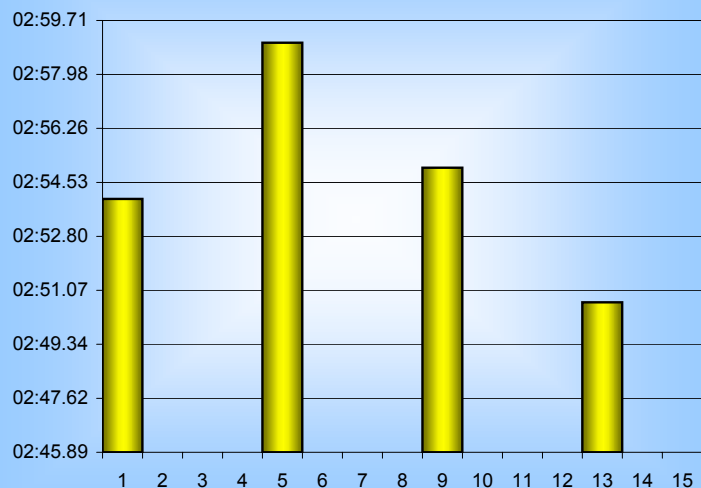

Sandy Galletly

800m Splits

10th September 2004

Inverclyde Masters

Distance (m)	Elapsed Time	50 splits	100 splits	200 splits	400 splits	800 splits
50	00:42.00	00:42.00				
100	01:24.00	00:42.00	01:24.00			
150	02:09.00	00:45.00	01:30.00	02:54.00		
200	02:54.00	00:45.00	01:30.00		05:53.00	
250	03:39.00	00:45.00	01:30.00			
300	04:24.00	00:45.00	01:29.00	02:59.00		
350	05:09.00	00:45.00	01:28.00			
400	05:53.00	00:44.00	01:28.00			11:38.69
450	06:37.00	00:44.00	01:27.00	02:55.00		
500	07:21.00	00:44.00	01:27.00			
550	08:05.00	00:43.00	01:25.00	02:50.69		
600	08:48.00	00:43.00	01:25.00		05:45.69	
650	09:31.00	00:42.00	01:25.69			
700	10:13.00	00:44.00				
750	10:57.00	00:41.69				
800	11:38.69					
Averages		00:43.67	01:27.34	02:54.67	05:49.34	11:38.69

50m splits

100m splits

200m splits

400m splits