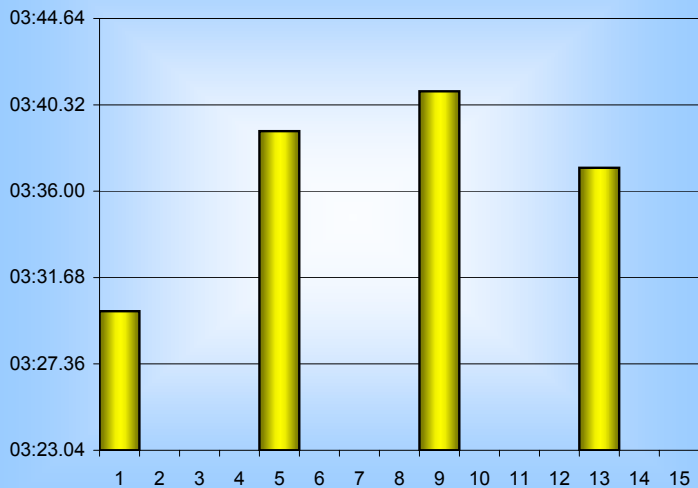

## 800m Splits

10th September 2004

Inverclyde Masters

Distance (m)	Elapsed Time	50 splits	100 splits	200 splits	400 splits	800 splits
50	00:48.00	00:48.00				
100	01:42.00	00:54.00	01:42.00			
150	02:34.00	00:52.00	01:48.00	03:30.00		
200	03:30.00	00:56.00	01:48.00		07:09.00	
250	04:23.00	00:53.00	01:49.00			
300	05:19.00	00:56.00	01:49.00			
350	06:14.00	00:55.00	01:50.00	03:39.00		
400	07:09.00	00:55.00	01:50.00			14:27.17
450	08:04.00	00:55.00	01:51.00			
500	09:00.00	00:56.00	01:51.00	03:41.00		
550	09:55.00	00:55.00	01:50.00			
600	10:50.00	00:55.00	01:50.00		07:18.17	
650	11:44.00	00:54.00	01:49.00			
700	12:39.00	00:55.00	01:49.00			
750	13:34.00	00:55.00	01:48.17	03:37.17		
800	14:27.17	00:53.17				
<b>Averages</b>		<b>00:54.20</b>	<b>01:48.40</b>	<b>03:36.79</b>	<b>07:13.58</b>	<b>14:27.17</b>

50m splits

100m splits

200m splits

400m splits