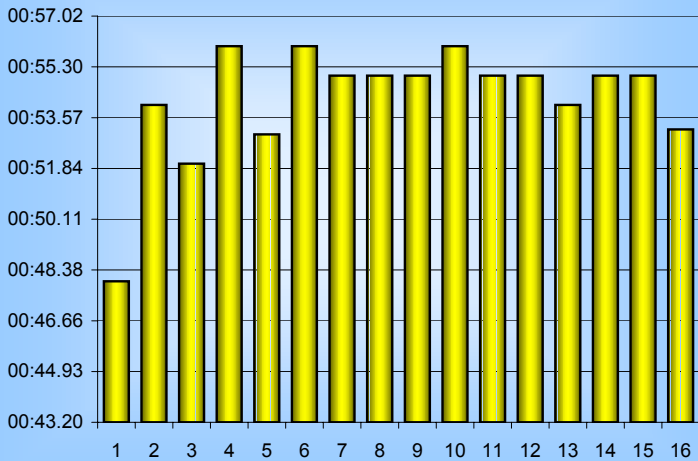

## 800m Splits

10th September 2004

Inverclyde Masters

Distance (m)	Elapsed Time	50 splits	100 splits	200 splits	400 splits	800 splits
50	00:48.00	00:48.00				
100	01:42.00	00:54.00	01:42.00			
150	02:34.00	00:52.00	01:48.00	03:30.00		
200	03:30.00	00:56.00	01:48.00		07:09.00	
250	04:23.00	00:53.00	01:49.00			
300	05:19.00	00:56.00	01:49.00			
350	06:14.00	00:55.00	01:50.00	03:39.00		
400	07:09.00	00:55.00	01:50.00			14:27.17
450	08:04.00	00:55.00	01:51.00			
500	09:00.00	00:56.00	01:51.00	03:41.00		
550	09:55.00	00:55.00	01:50.00			
600	10:50.00	00:55.00	01:50.00		07:18.17	
650	11:44.00	00:54.00	01:49.00			
700	12:39.00	00:55.00	01:49.00			
750	13:34.00	00:55.00	01:48.17	03:37.17		
800	14:27.17	00:53.17				
<b>Averages</b>		<b>00:54.20</b>	<b>01:48.40</b>	<b>03:36.79</b>	<b>07:13.58</b>	<b>14:27.17</b>

50m splits

100m splits

200m splits

400m splits