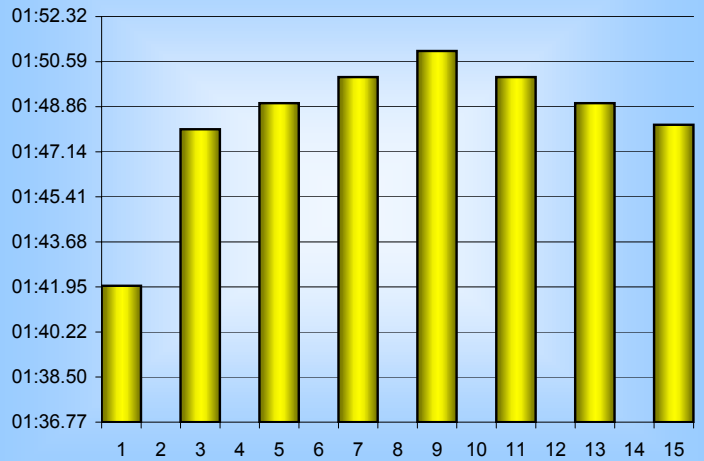

## 800m Splits

10th September 2004

Inverclyde Masters

Distance (m)	Elapsed Time	50 splits	100 splits	200 splits	400 splits	800 splits
50	00:48.00	00:48.00				
100	01:42.00	00:54.00	01:42.00			
150	02:34.00	00:52.00	01:48.00	03:30.00		
200	03:30.00	00:56.00	01:48.00		07:09.00	
250	04:23.00	00:53.00	01:49.00			
300	05:19.00	00:56.00	01:49.00			
350	06:14.00	00:55.00	01:50.00	03:39.00		
400	07:09.00	00:55.00	01:50.00			14:27.17
450	08:04.00	00:55.00	01:51.00			
500	09:00.00	00:56.00	01:51.00	03:41.00		
550	09:55.00	00:55.00	01:50.00			
600	10:50.00	00:55.00	01:50.00		07:18.17	
650	11:44.00	00:54.00	01:49.00			
700	12:39.00	00:55.00	01:49.00			
750	13:34.00	00:55.00	01:48.17	03:37.17		
800	14:27.17	00:53.17				
<b>Averages</b>		<b>00:54.20</b>	<b>01:48.40</b>	<b>03:36.79</b>	<b>07:13.58</b>	<b>14:27.17</b>

50m splits

100m splits

200m splits

400m splits