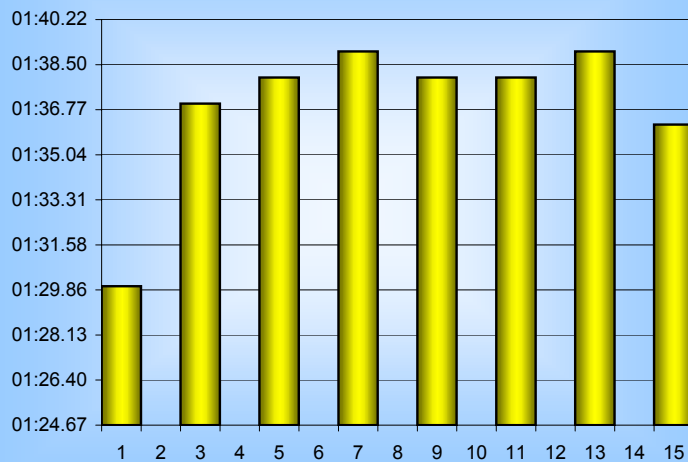

Patricia Jackson

800m Splits

10th September 2004

Inverclyde Masters

Distance (m)	Elapsed Time	50 splits	100 splits	200 splits	400 splits	800 splits
50	00:42.00	00:42.00	01:30.00	03:07.00		
100	01:30.00	00:48.00	01:37.00			
150	02:19.00	00:49.00	01:38.00			
200	03:07.00	00:48.00	01:39.00		06:24.00	
250	03:56.00	00:49.00	01:38.00			
300	04:45.00	00:49.00	01:39.00			
350	05:34.00	00:49.00	01:38.00			
400	06:24.00	00:50.00	01:38.00			
450	07:12.00	00:48.00	01:38.00			12:55.20
500	08:02.00	00:50.00	01:38.00			
550	08:51.00	00:49.00	01:38.00			
600	09:40.00	00:49.00	01:39.00			
650	10:29.00	00:49.00	01:39.00		06:31.20	
700	11:19.00	00:50.00	01:36.20			
750	12:07.00	00:48.00		03:15.20		
800	12:55.20	00:48.20				
Averages		00:48.45	01:36.90	03:13.80	06:27.60	12:55.20

50m splits

100m splits

200m splits

400m splits