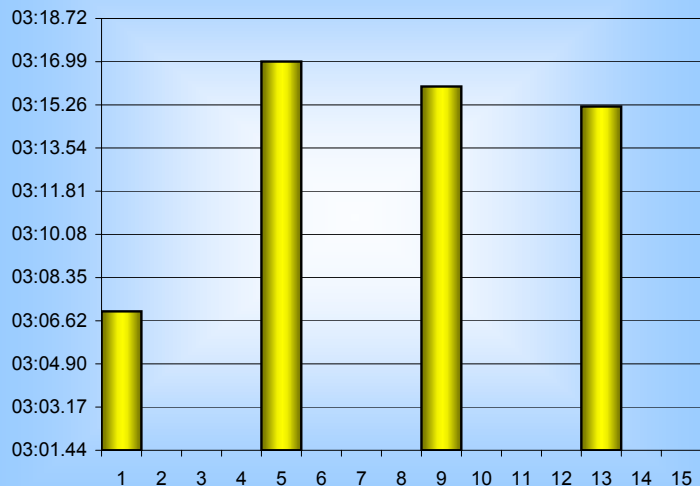

Patricia Jackson

800m Splits

10th September 2004

Inverclyde Masters

Distance (m)	Elapsed Time	50 splits	100 splits	200 splits	400 splits	800 splits
50	00:42.00	00:42.00	01:30.00	03:07.00		
100	01:30.00	00:48.00	01:37.00			
150	02:19.00	00:49.00	01:38.00			
200	03:07.00	00:48.00	01:39.00		06:24.00	
250	03:56.00	00:49.00	01:38.00			
300	04:45.00	00:49.00	01:39.00			
350	05:34.00	00:49.00	01:38.00			
400	06:24.00	00:50.00	01:38.00			
450	07:12.00	00:48.00	01:38.00			12:55.20
500	08:02.00	00:50.00	01:38.00			
550	08:51.00	00:49.00	01:38.00			
600	09:40.00	00:49.00	01:39.00			
650	10:29.00	00:49.00	01:39.00		06:31.20	
700	11:19.00	00:50.00	01:36.20			
750	12:07.00	00:48.00		03:15.20		
800	12:55.20	00:48.20				
Averages		00:48.45	01:36.90	03:13.80	06:27.60	12:55.20

50m splits

100m splits

200m splits

400m splits