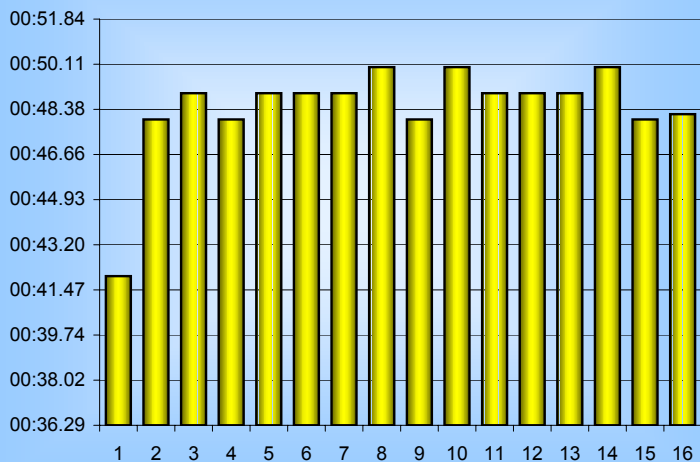

Patricia Jackson

800m Splits

10th September 2004

Inverclyde Masters

Distance (m)	Elapsed Time	50 splits	100 splits	200 splits	400 splits	800 splits
50	00:42.00	00:42.00	01:30.00	03:07.00		
100	01:30.00	00:48.00	01:37.00			
150	02:19.00	00:49.00	01:38.00			
200	03:07.00	00:48.00	01:39.00		06:24.00	
250	03:56.00	00:49.00	01:38.00			
300	04:45.00	00:49.00	01:39.00			
350	05:34.00	00:49.00	01:38.00			
400	06:24.00	00:50.00	01:38.00			
450	07:12.00	00:48.00	01:38.00			12:55.20
500	08:02.00	00:50.00	01:38.00			
550	08:51.00	00:49.00	01:38.00			
600	09:40.00	00:49.00	01:39.00			
650	10:29.00	00:49.00	01:39.00		06:31.20	
700	11:19.00	00:50.00	01:36.20			
750	12:07.00	00:48.00		03:15.20		
800	12:55.20	00:48.20				
Averages		00:48.45	01:36.90	03:13.80	06:27.60	12:55.20

50m splits

100m splits

200m splits

400m splits