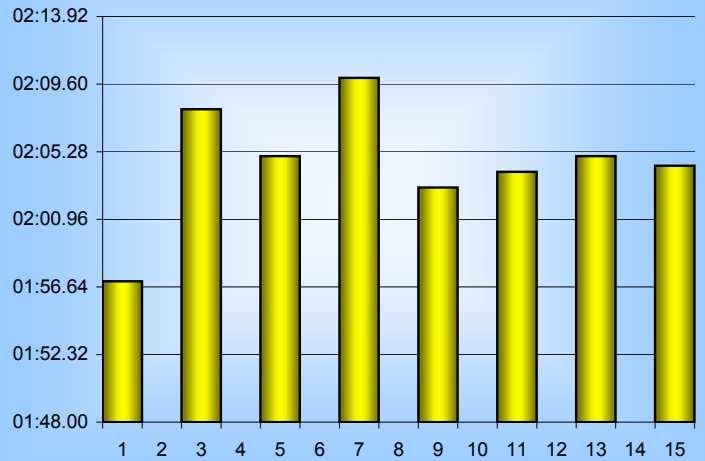

Irene Allan

800m Splits

10th September 2004

Inverclyde Masters

Distance (m)	Elapsed Time	50 splits	100 splits	200 splits	400 splits	800 splits
50	00:55.00	00:55.00				
100	01:57.00	01:02.00	01:57.00			
150	03:00.00	01:03.00	02:08.00	04:05.00		
200	04:05.00	01:05.00	02:08.00		08:20.00	
250	05:07.00	01:02.00	02:05.00			
300	06:10.00	01:03.00	02:05.00			
350	07:15.00	01:05.00	02:10.00	04:15.00		
400	08:20.00	01:05.00	02:10.00			16:36.39
450	09:20.00	01:00.00	02:03.00			
500	10:23.00	01:03.00	02:03.00	04:07.00		
550	11:25.00	01:02.00	02:04.00			
600	12:27.00	01:02.00	02:04.00		08:16.39	
650	13:30.00	01:03.00	02:05.00			
700	14:32.00	01:02.00	02:05.00	04:09.39		
750	15:34.00	01:02.00	02:04.39			
800	16:36.39	01:02.39				
Averages		01:02.27	02:04.55	04:09.10	08:18.20	16:36.39

50m splits

100m splits

200m splits

400m splits