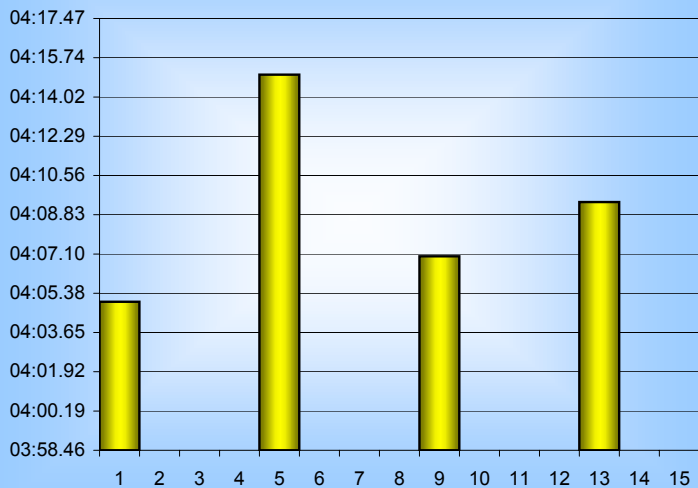

Irene Allan

800m Splits

10th September 2004

Inverclyde Masters

Distance (m)	Elapsed Time	50 splits	100 splits	200 splits	400 splits	800 splits
50	00:55.00	00:55.00				
100	01:57.00	01:02.00	01:57.00			
150	03:00.00	01:03.00	02:08.00	04:05.00		
200	04:05.00	01:05.00	02:08.00		08:20.00	
250	05:07.00	01:02.00	02:05.00			
300	06:10.00	01:03.00	02:05.00			
350	07:15.00	01:05.00	02:10.00	04:15.00		
400	08:20.00	01:05.00	02:10.00			16:36.39
450	09:20.00	01:00.00	02:03.00			
500	10:23.00	01:03.00	02:03.00	04:07.00		
550	11:25.00	01:02.00	02:04.00			
600	12:27.00	01:02.00	02:04.00		08:16.39	
650	13:30.00	01:03.00	02:05.00			
700	14:32.00	01:02.00	02:05.00	04:09.39		
750	15:34.00	01:02.00	02:04.39			
800	16:36.39	01:02.39				
Averages		01:02.27	02:04.55	04:09.10	08:18.20	16:36.39

50m splits

100m splits

200m splits

400m splits