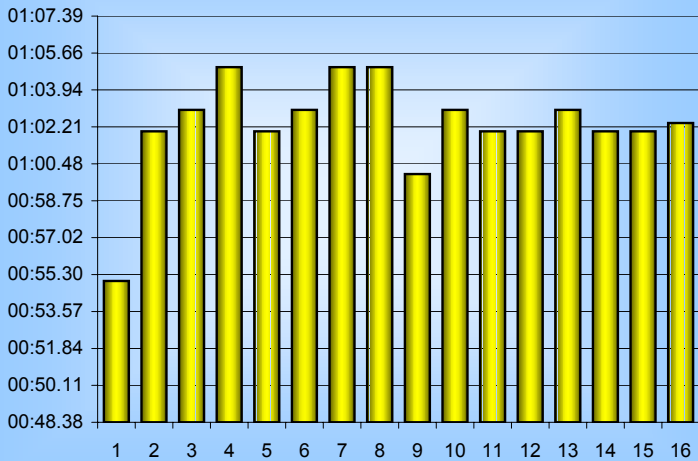

Irene Allan

800m Splits

10th September 2004

Inverclyde Masters

Distance (m)	Elapsed Time	50 splits	100 splits	200 splits	400 splits	800 splits
50	00:55.00	00:55.00				
100	01:57.00	01:02.00	01:57.00			
150	03:00.00	01:03.00	02:08.00	04:05.00		
200	04:05.00	01:05.00	02:08.00		08:20.00	
250	05:07.00	01:02.00	02:05.00			
300	06:10.00	01:03.00	02:05.00			
350	07:15.00	01:05.00	02:10.00	04:15.00		
400	08:20.00	01:05.00	02:10.00			16:36.39
450	09:20.00	01:00.00	02:03.00			
500	10:23.00	01:03.00	02:03.00	04:07.00		
550	11:25.00	01:02.00	02:04.00			
600	12:27.00	01:02.00	02:04.00		08:16.39	
650	13:30.00	01:03.00	02:05.00			
700	14:32.00	01:02.00	02:05.00	04:09.39		
750	15:34.00	01:02.00	02:04.39			
800	16:36.39	01:02.39				
Averages		01:02.27	02:04.55	04:09.10	08:18.20	16:36.39

50m splits

100m splits

200m splits

400m splits