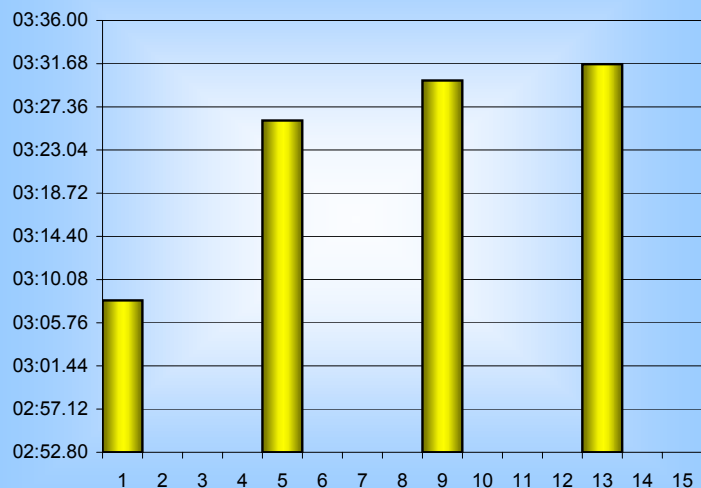

Heather Allan

800m Splits

10th September 2004

Inverclyde Masters

Distance (m)	Elapsed Time	50 splits	100 splits	200 splits	400 splits	800 splits
50	00:41.00	00:41.00				
100	01:29.00	00:48.00	01:29.00			
150	02:18.00	00:49.00	01:39.00	03:08.00		
200	03:08.00	00:50.00	01:43.00		06:34.00	
250	04:00.00	00:52.00	01:43.00	03:26.00		
300	04:51.00	00:51.00	01:43.00			
350	05:42.00	00:51.00	01:46.00	03:30.00		
400	06:34.00	00:52.00	01:46.00			13:35.63
450	07:27.00	00:53.00	01:46.00	03:31.63		
500	08:20.00	00:53.00	01:45.63			
550	09:12.00	00:52.00				
600	10:04.00	00:52.00			07:01.63	
650	11:00.00	00:56.00				
700	11:50.00	00:50.00				
750	12:43.00	00:53.00				
800	13:35.63	00:52.63				
Averages		00:50.98	01:41.95	03:23.91	06:47.82	13:35.63

50m splits

100m splits

200m splits

400m splits