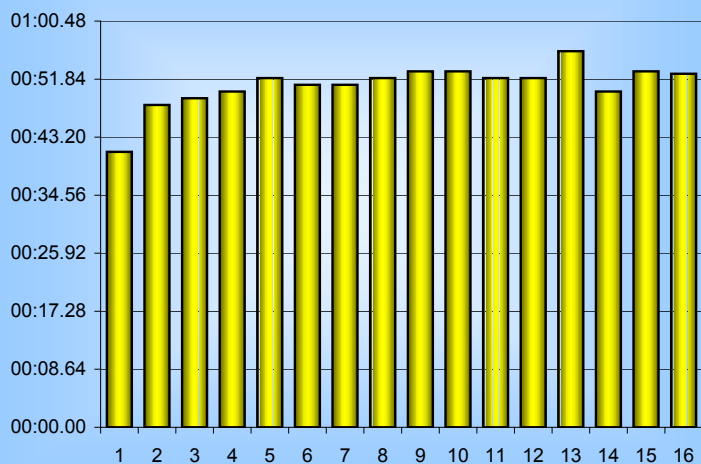

Heather Allan

800m Splits

10th September 2004

Inverclyde Masters

Distance (m)	Elapsed Time	50 splits	100 splits	200 splits	400 splits	800 splits
50	00:41.00	00:41.00				
100	01:29.00	00:48.00	01:29.00			
150	02:18.00	00:49.00	01:39.00	03:08.00		
200	03:08.00	00:50.00	01:43.00		06:34.00	
250	04:00.00	00:52.00	01:43.00	03:26.00		
300	04:51.00	00:51.00	01:43.00			
350	05:42.00	00:51.00	01:46.00	03:30.00		
400	06:34.00	00:52.00	01:46.00			13:35.63
450	07:27.00	00:53.00	01:46.00	03:31.63		
500	08:20.00	00:53.00	01:45.63			
550	09:12.00	00:52.00				
600	10:04.00	00:52.00			07:01.63	
650	11:00.00	00:56.00				
700	11:50.00	00:50.00				
750	12:43.00	00:53.00				
800	13:35.63	00:52.63				
Averages		00:50.98	01:41.95	03:23.91	06:47.82	13:35.63

50m splits

100m splits

200m splits

400m splits