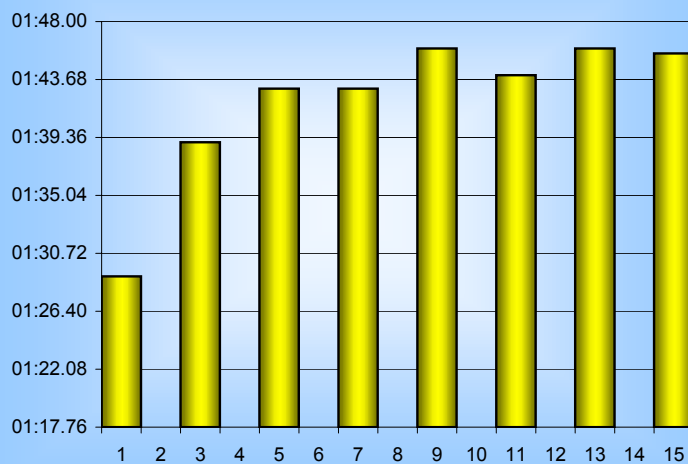

Heather Allan

800m Splits

10th September 2004

Inverclyde Masters

Distance (m)	Elapsed Time	50 splits	100 splits	200 splits	400 splits	800 splits
50	00:41.00	00:41.00				
100	01:29.00	00:48.00	01:29.00			
150	02:18.00	00:49.00	01:39.00	03:08.00		
200	03:08.00	00:50.00	01:43.00		06:34.00	
250	04:00.00	00:52.00	01:43.00	03:26.00		
300	04:51.00	00:51.00	01:43.00			
350	05:42.00	00:51.00	01:46.00	03:30.00		
400	06:34.00	00:52.00	01:46.00			13:35.63
450	07:27.00	00:53.00	01:46.00	03:31.63		
500	08:20.00	00:53.00	01:45.63			
550	09:12.00	00:52.00				
600	10:04.00	00:52.00			07:01.63	
650	11:00.00	00:56.00				
700	11:50.00	00:50.00				
750	12:43.00	00:53.00				
800	13:35.63	00:52.63				
Averages		00:50.98	01:41.95	03:23.91	06:47.82	13:35.63

50m splits

100m splits

200m splits

400m splits