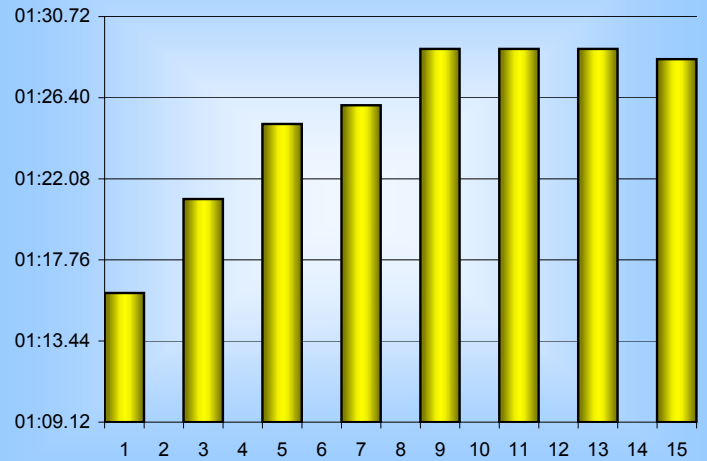

## 800m Splits

10th September 2004

Inverclyde Masters

Distance (m)	Elapsed Time	50 splits	100 splits	200 splits	400 splits	800 splits
50	00:36.00	00:36.00				
100	01:16.00	00:40.00	01:16.00			
150	01:56.00	00:40.00	01:21.00	02:37.00		
200	02:37.00	00:41.00	01:25.00		05:28.00	
250	03:18.00	00:41.00	01:25.00	02:51.00		
300	04:02.00	00:44.00	01:26.00			
350	04:45.00	00:43.00	01:26.00	02:58.00		
400	05:28.00	00:43.00	01:29.00			11:23.45
450	06:14.00	00:46.00	01:29.00			
500	06:57.00	00:43.00	01:29.00	02:57.45		
550	07:41.00	00:44.00			05:55.45	
600	08:26.00	00:45.00				
650	09:12.00	00:46.00				
700	09:55.00	00:43.00				
750	10:40.00	00:45.00				
800	11:23.45	00:43.45	01:28.45			
<b>Averages</b>		<b>00:42.72</b>	<b>01:25.43</b>	<b>02:50.86</b>	<b>05:41.73</b>	<b>11:23.45</b>

50m splits

100m splits

200m splits

400m splits