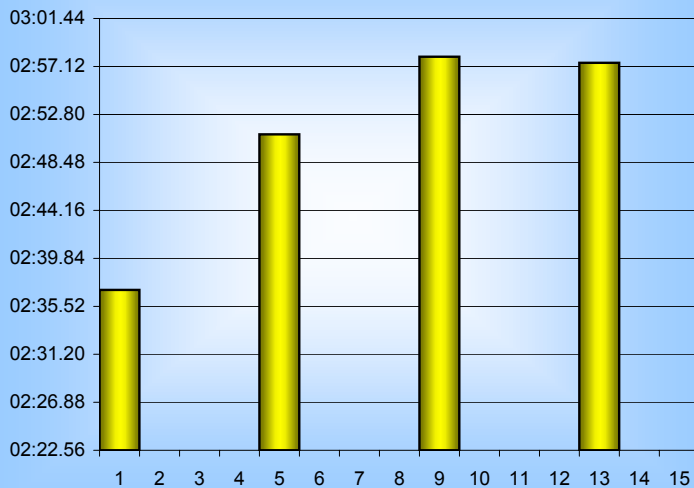

## 800m Splits

10th September 2004

Inverclyde Masters

Distance (m)	Elapsed Time	50 splits	100 splits	200 splits	400 splits	800 splits
50	00:36.00	00:36.00				
100	01:16.00	00:40.00	01:16.00			
150	01:56.00	00:40.00	01:21.00	02:37.00		
200	02:37.00	00:41.00	01:25.00		05:28.00	
250	03:18.00	00:41.00	01:25.00	02:51.00		
300	04:02.00	00:44.00	01:26.00			
350	04:45.00	00:43.00	01:26.00	02:58.00		
400	05:28.00	00:43.00	01:29.00			11:23.45
450	06:14.00	00:46.00	01:29.00			
500	06:57.00	00:43.00	01:29.00	02:57.45		
550	07:41.00	00:44.00			05:55.45	
600	08:26.00	00:45.00				
650	09:12.00	00:46.00				
700	09:55.00	00:43.00				
750	10:40.00	00:45.00				
800	11:23.45	00:43.45	01:28.45			
<b>Averages</b>		<b>00:42.72</b>	<b>01:25.43</b>	<b>02:50.86</b>	<b>05:41.73</b>	<b>11:23.45</b>

50m splits

100m splits

200m splits

400m splits