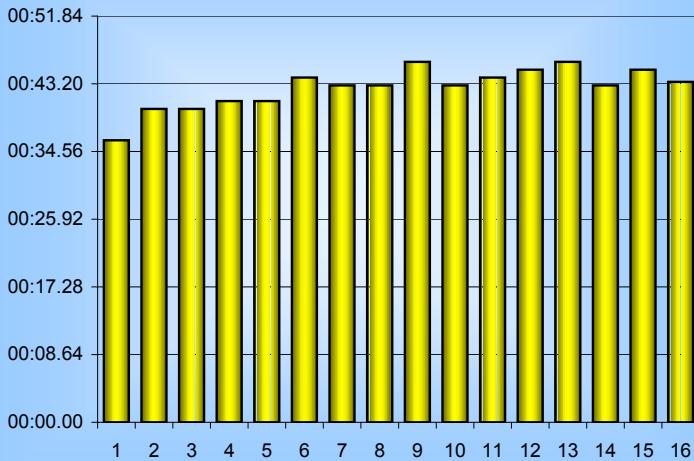

## 800m Splits

10th September 2004

Inverclyde Masters

Distance (m)	Elapsed Time	50 splits	100 splits	200 splits	400 splits	800 splits
50	00:36.00	00:36.00				
100	01:16.00	00:40.00	01:16.00			
150	01:56.00	00:40.00	01:21.00	02:37.00		
200	02:37.00	00:41.00	01:25.00		05:28.00	
250	03:18.00	00:41.00	01:25.00	02:51.00		
300	04:02.00	00:44.00	01:26.00			
350	04:45.00	00:43.00	01:26.00	02:58.00		
400	05:28.00	00:43.00	01:29.00			11:23.45
450	06:14.00	00:46.00	01:29.00			
500	06:57.00	00:43.00	01:29.00	02:57.45		
550	07:41.00	00:44.00			05:55.45	
600	08:26.00	00:45.00				
650	09:12.00	00:46.00				
700	09:55.00	00:43.00				
750	10:40.00	00:45.00				
800	11:23.45	00:43.45	01:28.45			
<b>Averages</b>		<b>00:42.72</b>	<b>01:25.43</b>	<b>02:50.86</b>	<b>05:41.73</b>	<b>11:23.45</b>

50m splits

100m splits

200m splits

400m splits