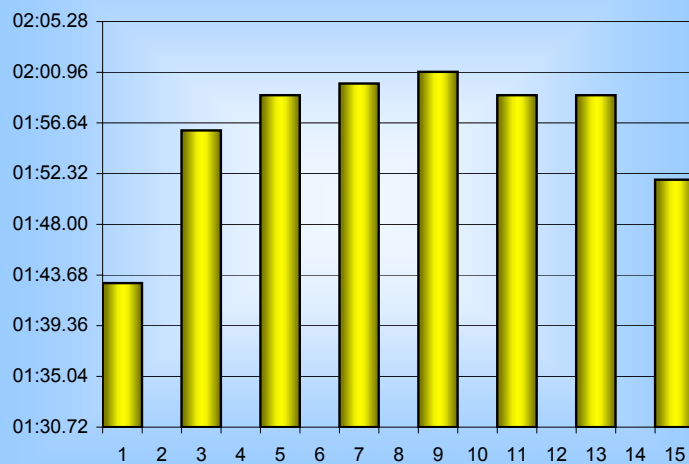

Graeme Caskie

800m Splits

10th September 2004

Inverclyde Masters

Distance (m)	Elapsed Time	50 splits	100 splits	200 splits	400 splits	800 splits
50	00:49.00	00:49.00				
100	01:43.00	00:54.00	01:43.00			
150	02:40.00	00:57.00	01:56.00	03:39.00		
200	03:39.00	00:59.00	01:59.00		07:38.00	
250	04:39.00	01:00.00	02:00.00	03:59.00		
300	05:38.00	01:00.00	02:01.00			
350	06:38.00	01:01.00	02:01.00	04:00.00		
400	07:38.00	01:00.00	01:59.00		07:50.81	15:28.81
450	08:39.00	01:01.00	01:59.00			
500	09:39.00	00:58.00	01:51.81	03:50.81		
550	10:40.00	00:59.00				
600	11:38.00	00:58.00				
650	12:38.00	00:59.00				
700	13:37.00	00:58.00				
750	14:35.00	00:53.81				
800	15:28.81					
Averages		00:58.05	01:56.10	03:52.20	07:44.41	15:28.81

50m splits

100m splits

200m splits

400m splits