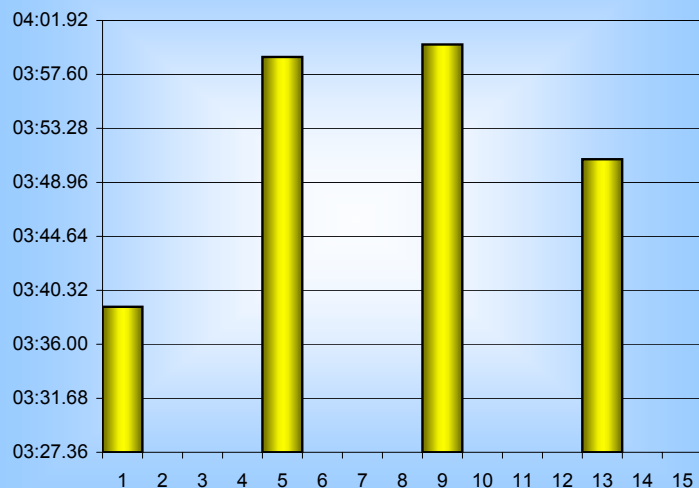

Graeme Caskie

800m Splits

10th September 2004

Inverclyde Masters

Distance (m)	Elapsed Time	50 splits	100 splits	200 splits	400 splits	800 splits
50	00:49.00	00:49.00				
100	01:43.00	00:54.00	01:43.00			
150	02:40.00	00:57.00	01:56.00	03:39.00		
200	03:39.00	00:59.00	01:59.00		07:38.00	
250	04:39.00	01:00.00	02:00.00	03:59.00		
300	05:38.00	01:00.00	02:01.00			
350	06:38.00	01:01.00	02:01.00	04:00.00		
400	07:38.00	01:00.00	01:59.00		07:50.81	15:28.81
450	08:39.00	01:01.00	01:59.00			
500	09:39.00	00:58.00	01:51.81	03:50.81		
550	10:40.00	00:59.00				
600	11:38.00	00:58.00				
650	12:38.00	00:59.00				
700	13:37.00	00:58.00				
750	14:35.00	00:53.81				
800	15:28.81					
Averages		00:58.05	01:56.10	03:52.20	07:44.41	15:28.81

50m splits

100m splits

200m splits

400m splits