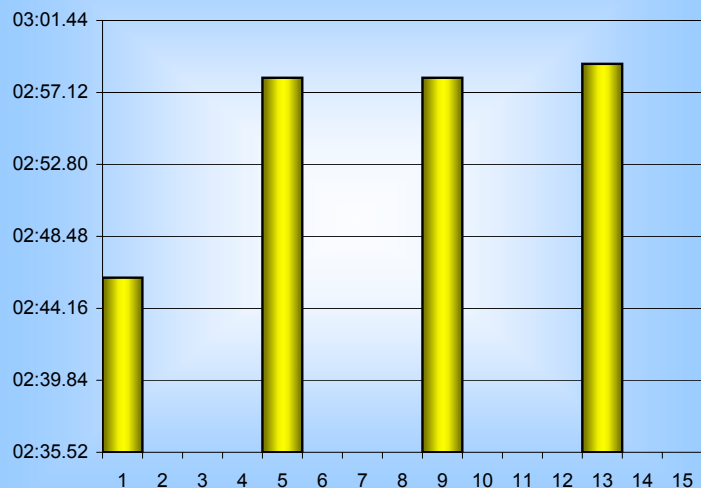

Gary Hurr

800m Splits

10th September 2004

Inverclyde Masters

Distance (m)	Elapsed Time	50 splits	100 splits	200 splits	400 splits	800 splits
50	00:38.00	00:38.00				
100	01:19.00	00:41.00	01:19.00			
150	02:02.00	00:43.00	01:27.00	02:46.00		
200	02:46.00	00:44.00	01:28.00		05:44.00	
250	03:30.00	00:44.00	01:30.00	02:58.00		
300	04:14.00	00:45.00	01:29.00			
350	04:59.00	00:45.00	01:29.00	02:58.00		
400	05:44.00	00:45.00	01:29.00			11:40.84
450	06:29.00	00:44.00	01:29.00			
500	07:13.00	00:44.00	01:29.00	02:58.00		
550	07:58.00	00:44.00	01:29.00			
600	08:42.00	00:45.00	01:29.00	02:58.84	05:56.84	
650	09:27.00	00:45.00	01:29.84			
700	10:11.00	00:44.84				
750	10:56.00					
800	11:40.84					
Averages		00:43.80	01:27.61	02:55.21	05:50.42	11:40.84

50m splits

100m splits

200m splits

400m splits