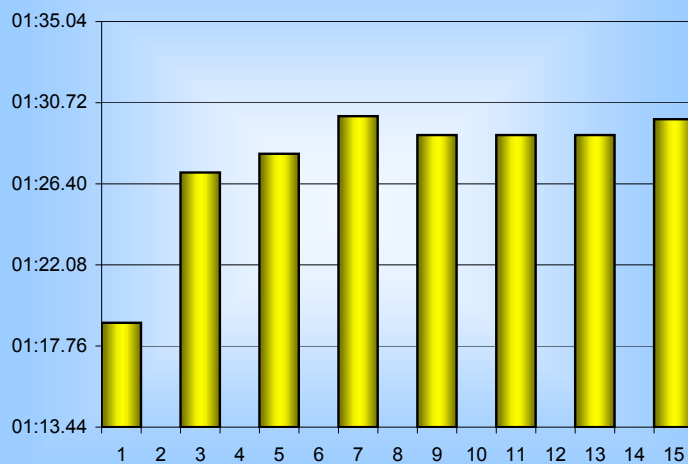

Gary Hurr

800m Splits

10th September 2004

Inverclyde Masters

Distance (m)	Elapsed Time	50 splits	100 splits	200 splits	400 splits	800 splits
50	00:38.00	00:38.00				
100	01:19.00	00:41.00	01:19.00			
150	02:02.00	00:43.00	01:27.00	02:46.00		
200	02:46.00	00:44.00	01:28.00		05:44.00	
250	03:30.00	00:44.00	01:30.00	02:58.00		
300	04:14.00	00:45.00	01:29.00			
350	04:59.00	00:45.00	01:29.00	02:58.00		
400	05:44.00	00:45.00	01:29.00			11:40.84
450	06:29.00	00:44.00	01:29.00			
500	07:13.00	00:44.00	01:29.00	02:58.00		
550	07:58.00	00:44.00	01:29.00			
600	08:42.00	00:45.00	01:29.00	02:58.84	05:56.84	
650	09:27.00	00:45.00	01:29.84			
700	10:11.00	00:44.84				
750	10:56.00					
800	11:40.84					
Averages		00:43.80	01:27.61	02:55.21	05:50.42	11:40.84

50m splits

100m splits

200m splits

400m splits