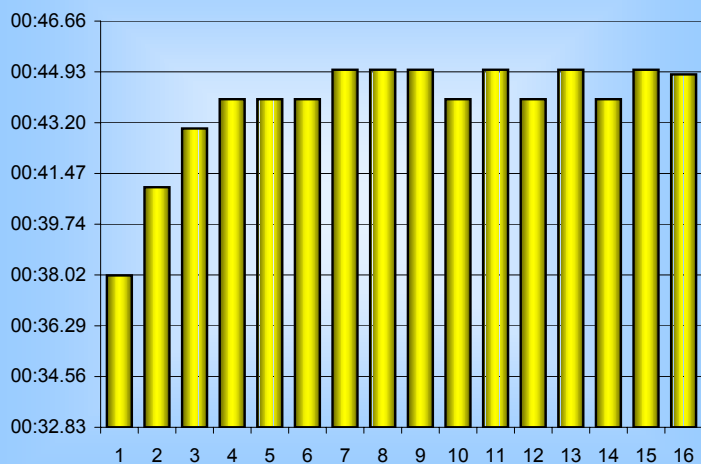

Gary Hurr

800m Splits

10th September 2004

Inverclyde Masters

Distance (m)	Elapsed Time	50 splits	100 splits	200 splits	400 splits	800 splits
50	00:38.00	00:38.00				
100	01:19.00	00:41.00	01:19.00			
150	02:02.00	00:43.00	01:27.00	02:46.00		
200	02:46.00	00:44.00	01:28.00		05:44.00	
250	03:30.00	00:44.00	01:30.00	02:58.00		
300	04:14.00	00:45.00	01:29.00			
350	04:59.00	00:45.00	01:29.00	02:58.00		
400	05:44.00	00:45.00	01:29.00			11:40.84
450	06:29.00	00:44.00	01:29.00			
500	07:13.00	00:44.00	01:29.00	02:58.00		
550	07:58.00	00:44.00	01:29.00			
600	08:42.00	00:45.00	01:29.00	02:58.84	05:56.84	
650	09:27.00	00:45.00	01:29.84			
700	10:11.00	00:44.84				
750	10:56.00					
800	11:40.84					
Averages		00:43.80	01:27.61	02:55.21	05:50.42	11:40.84

50m splits

100m splits

200m splits

400m splits