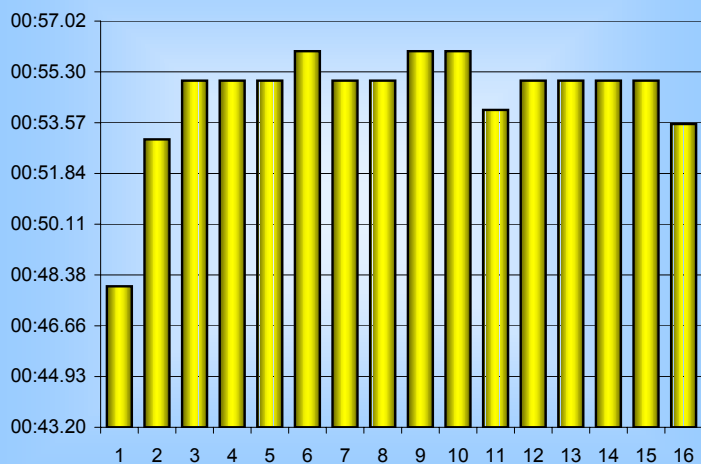

Evelyn Tivendale

800m Splits

10th September 2004

Inverclyde Masters

Distance (m)	Elapsed Time	50 splits	100 splits	200 splits	400 splits	800 splits
50	00:48.00	00:48.00				
100	01:41.00	00:53.00	01:41.00			
150	02:36.00	00:55.00	01:50.00	03:31.00		
200	03:31.00	00:55.00	01:50.00		07:12.00	
250	04:26.00	00:55.00	01:51.00			
300	05:22.00	00:56.00	01:51.00			
350	06:17.00	00:55.00	01:50.00	03:41.00		
400	07:12.00	00:55.00	01:50.00			
450	08:08.00	00:56.00	01:52.00			14:31.52
500	09:04.00	00:56.00	01:52.00			
550	09:58.00	00:54.00	01:49.00	03:41.00		
600	10:53.00	00:55.00	01:49.00		07:19.52	
650	11:48.00	00:55.00	01:50.00			
700	12:43.00	00:55.00	01:50.00			
750	13:38.00	00:55.00	01:48.52	03:38.52		
800	14:31.52	00:53.52	01:48.52			
Averages		00:54.47	01:48.94	03:37.88	07:15.76	14:31.52

50m splits

100m splits

200m splits

400m splits