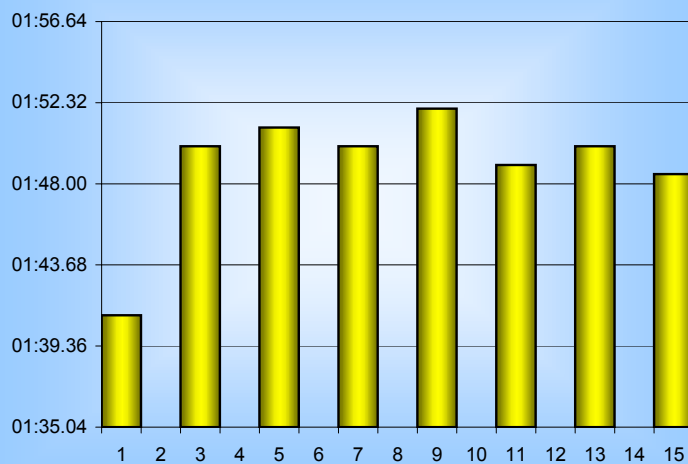

Evelyn Tivendale

800m Splits

10th September 2004

Inverclyde Masters

Distance (m)	Elapsed Time	50 splits	100 splits	200 splits	400 splits	800 splits
50	00:48.00	00:48.00				
100	01:41.00	00:53.00	01:41.00			
150	02:36.00	00:55.00	01:50.00	03:31.00		
200	03:31.00	00:55.00	01:50.00		07:12.00	
250	04:26.00	00:55.00	01:51.00			
300	05:22.00	00:56.00	01:51.00			
350	06:17.00	00:55.00	01:50.00	03:41.00		
400	07:12.00	00:55.00	01:50.00			
450	08:08.00	00:56.00	01:52.00			14:31.52
500	09:04.00	00:56.00	01:52.00			
550	09:58.00	00:54.00	01:49.00	03:41.00		
600	10:53.00	00:55.00	01:49.00		07:19.52	
650	11:48.00	00:55.00	01:50.00			
700	12:43.00	00:55.00	01:50.00			
750	13:38.00	00:55.00	01:48.52	03:38.52		
800	14:31.52	00:53.52	01:48.52			
Averages		00:54.47	01:48.94	03:37.88	07:15.76	14:31.52

50m splits

100m splits

200m splits

400m splits