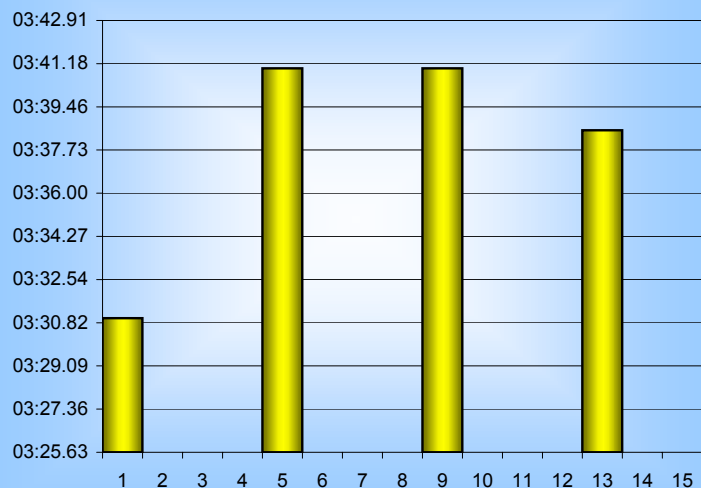

Evelyn Tivendale

800m Splits

10th September 2004

Inverclyde Masters

Distance (m)	Elapsed Time	50 splits	100 splits	200 splits	400 splits	800 splits
50	00:48.00	00:48.00				
100	01:41.00	00:53.00	01:41.00			
150	02:36.00	00:55.00	01:50.00	03:31.00		
200	03:31.00	00:55.00	01:50.00		07:12.00	
250	04:26.00	00:55.00	01:51.00			
300	05:22.00	00:56.00	01:51.00			
350	06:17.00	00:55.00	01:50.00	03:41.00		
400	07:12.00	00:55.00	01:50.00			
450	08:08.00	00:56.00	01:52.00			14:31.52
500	09:04.00	00:56.00	01:52.00			
550	09:58.00	00:54.00	01:49.00	03:41.00		
600	10:53.00	00:55.00	01:49.00		07:19.52	
650	11:48.00	00:55.00	01:50.00			
700	12:43.00	00:55.00	01:50.00			
750	13:38.00	00:55.00	01:48.52	03:38.52		
800	14:31.52	00:53.52	01:48.52			
Averages		00:54.47	01:48.94	03:37.88	07:15.76	14:31.52

50m splits

100m splits

200m splits

400m splits